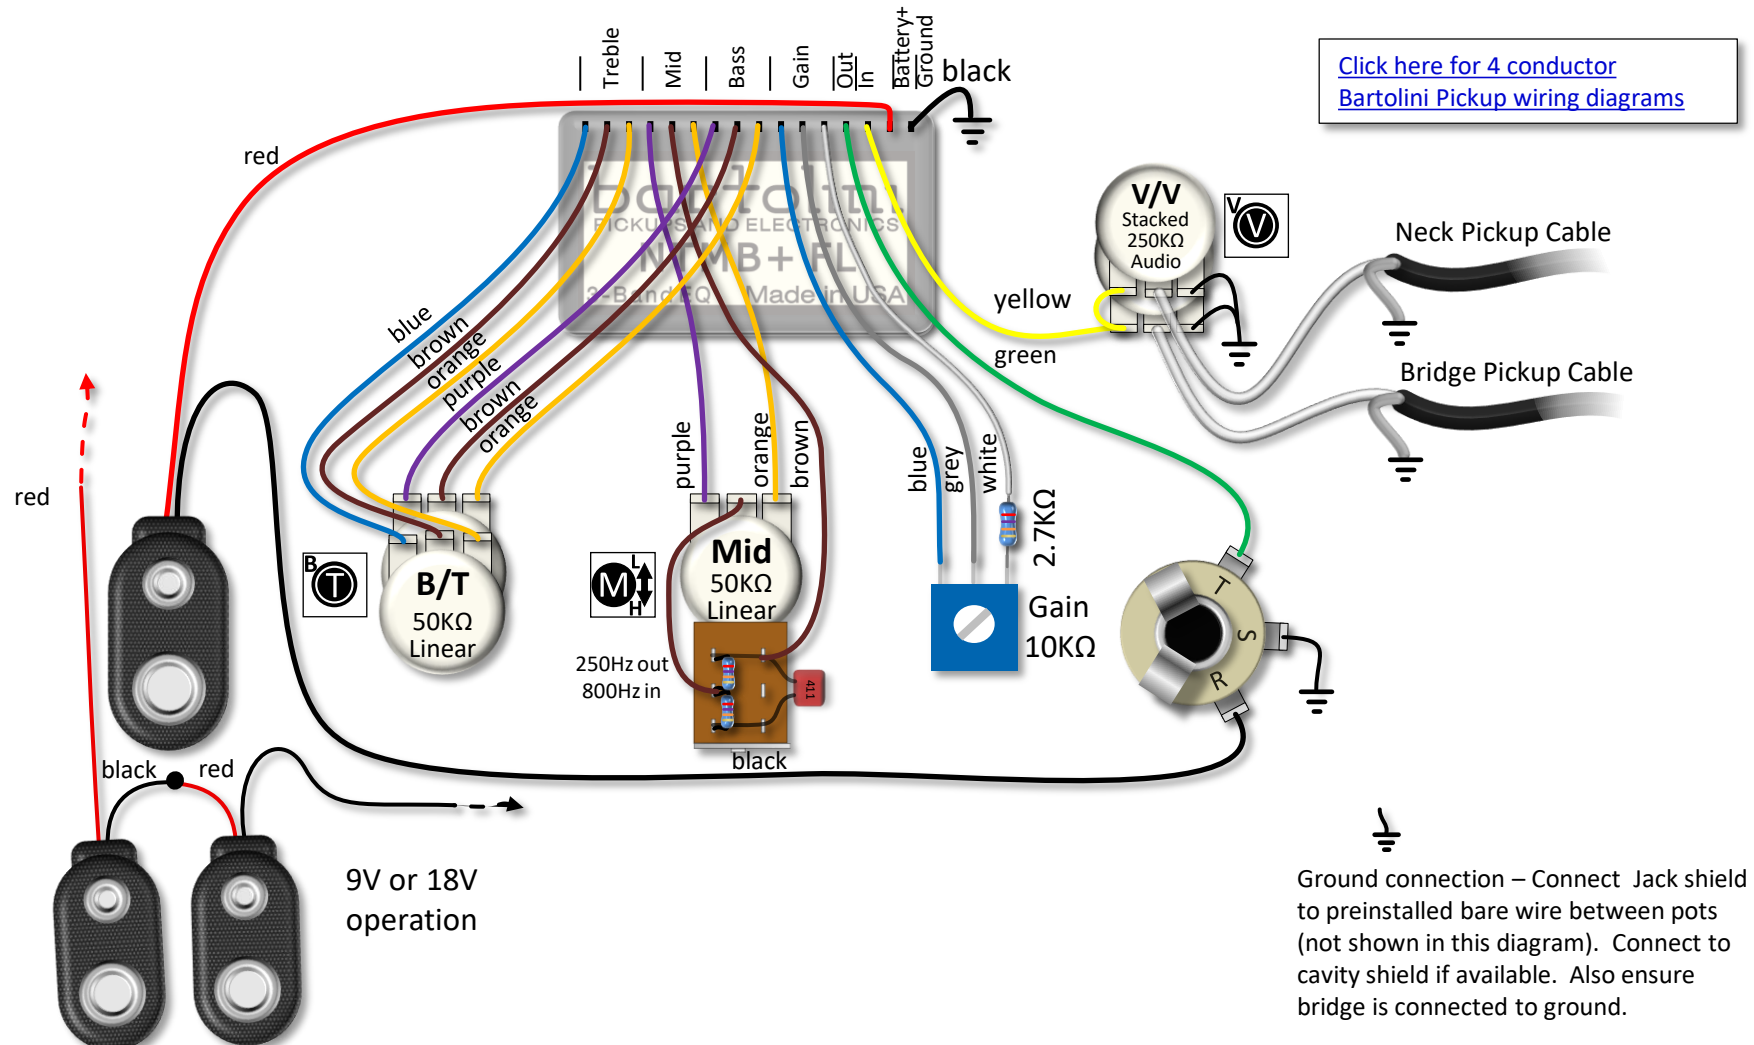

3 Band NTMB+FL Special Order Preamp 3 Pots, Push/Pull Mid

[Click here for 4 conductor Bartolini Pickup wiring diagrams](#)

Ordering Details:

Model/SKU	Description	UPC
HR-3.4/918FL	3 Band EQ, 3 Pots: (Neck Volume/Bridge Volume Stack) (Mid with 250/800Hz push-pull) (Treble/Bass Stack)	682384504697