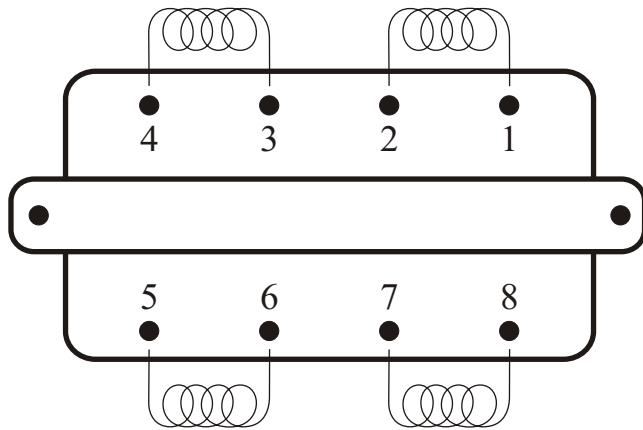

The Beast II - Selectable Spectrum Pickup

DC resistance

1-2	5.2 K-ohms
3-4	2.2 K-ohms
5-6	1.5 K-ohms
7-8	3.8 K-ohms

Original Wiring