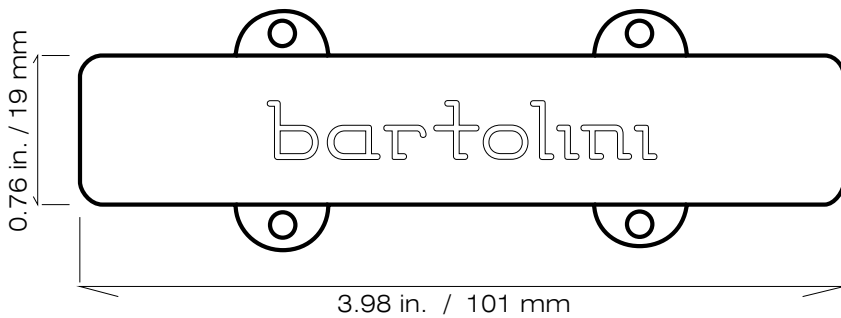

Rickenbacker **6R**

7 (short)