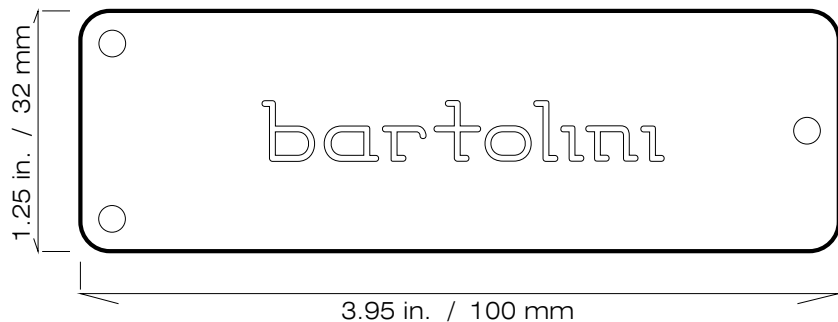

1 Standard Guitar Humbucker

Les Paul Deluxe Mini Humbucker
Jazz Guitar (5J)

2

3A Strat stacked coil (0.58 in. deep)

Acoustic Guitar

Strat single coil (standard depth of 0.80 in.)

3X

4 7 string guitar Humbucker

6JH Rickenbacker
mute compartment

Rickenbacker **6R**

7 (short)

American
Standard
5 string basses

7 (long)

Precision Bass **8**

9 (short)

Jazz Bass

9 (long)

BB
Bass Soapbar

BC
Bass Soapbar

BD
Bass Soapbar

CF
Bass Soapbar

DL

(" Long Sting-Ray Shape ")

G6
Narrow Bass
Soapbar