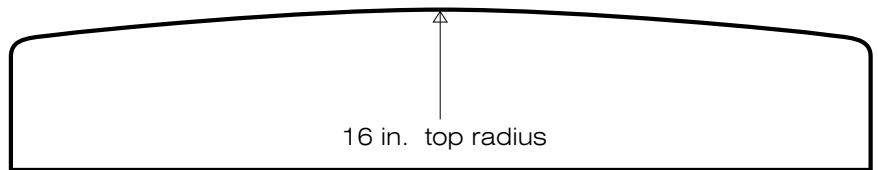

M3

Bass Soapbar
(EMG 35 shape)

M4
Bass Soapbar
(EMG 40 shape)

M5

Bass Soapbar
(EMG 45 shape)

MK
Bass Soapbar

Music Man **MM**

RT