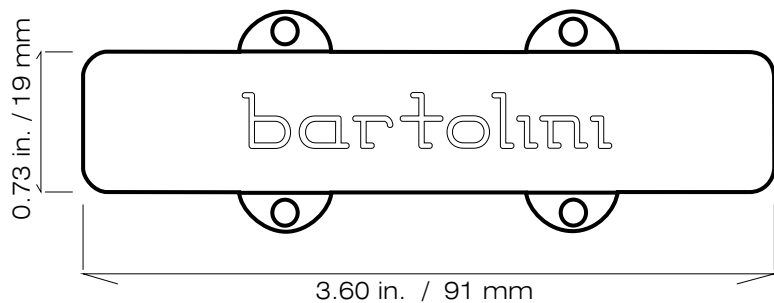

1 Standard Guitar Humbucker

Les Paul Deluxe Mini Humbucker
Jazz Guitar (5J)

2

3A Strat stacked coil (0.58 in. deep)

Acoustic Guitar

Strat single coil (standard depth of 0.80 in.)

3X

4 7 string guitar Humbucker

6JH Rickenbacker
mute compartment

Rickenbacker **6R**

7 (short)

American
Standard
5 string basses

7 (long)

Precision Bass **8**

9 (short)

Jazz Bass

9 (long)

BB
Bass Soapbar

BC
Bass Soapbar

BD
Bass Soapbar

CF
Bass Soapbar

DL

(" Long Sting-Ray Shape ")

G6
Narrow Bass
Soapbar