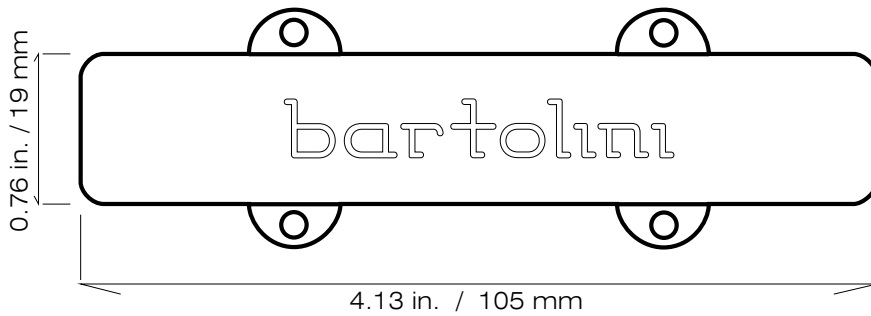

American
Standard
5 string basses

7 (long)