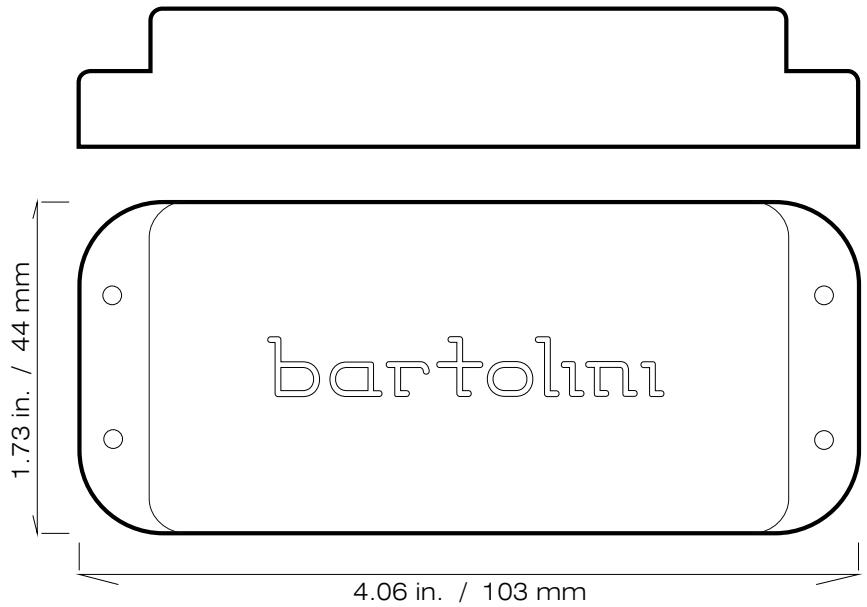

M3

Bass Soapbar
(EMG 35 shape)

M4
Bass Soapbar
(EMG 40 shape)

M5

Bass Soapbar
(EMG 45 shape)

MK
Bass Soapbar

Music Man **MM**

RT

Bass Soapbar

W4
Washburn Bantam
Wide Soapbar

X4
Narrow Bass Soapbar

X5
Narrow Bass Soapbar

X6
Narrow Bass
Soapbar