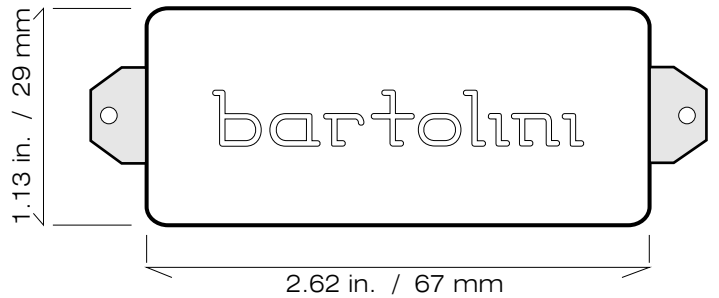

1 Standard Guitar Humbucker

Les Paul Deluxe Mini Humbucker
Jazz Guitar (5J)

2

3A Strat stacked coil (0.58 in. deep)

Acoustic Guitar

Strat single coil (standard depth of 0.80 in.)

3X

4 7 string guitar Humbucker

6JH Rickenbacker
mute compartment

Rickenbacker **6R**

7 (short)

American
Standard
5 string basses

7 (long)

Precision Bass **8**

9 (short)

Jazz Bass

9 (long)

BB
Bass Soapbar

BC
Bass Soapbar

BD
Bass Soapbar

CF
Bass Soapbar

DL

(" Long Sting-Ray Shape ")

G6
Narrow Bass
Soapbar