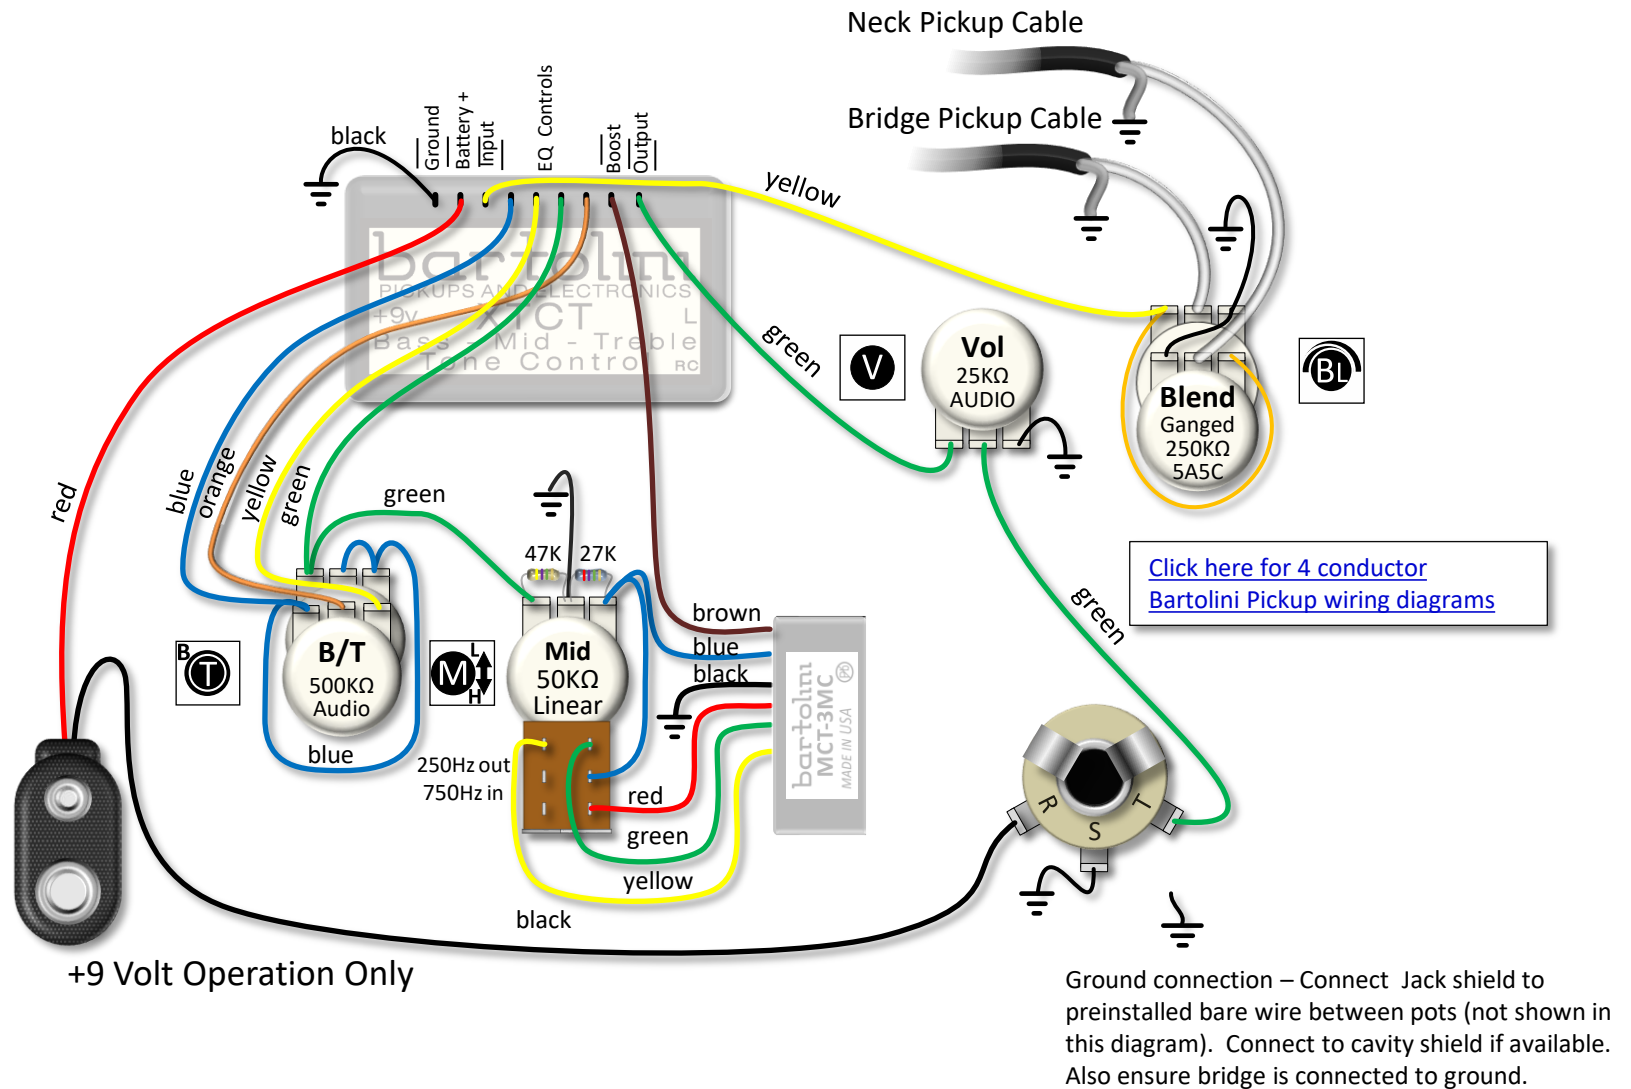

TCT Legacy 3-Band EQ Pre-Amp Special Order On-board Electronics for Professional Installation Only

Ordering Details:

Model/SKU	Description	UPC
XTCT-4.6	XTCT 3 Band EQ, 4 Pots: (Volume) (Blend) (Mid with 250/750Hz push-pull) (Treble/Bass Stack)	682384505397
XTCT-4.6J	XTCT 3 Band EQ, 4 Pots Jazz Layout: (Volume) (Blend) (Mid with 250/750Hz push-pull) (Treble/Bass Stack)	682384506424