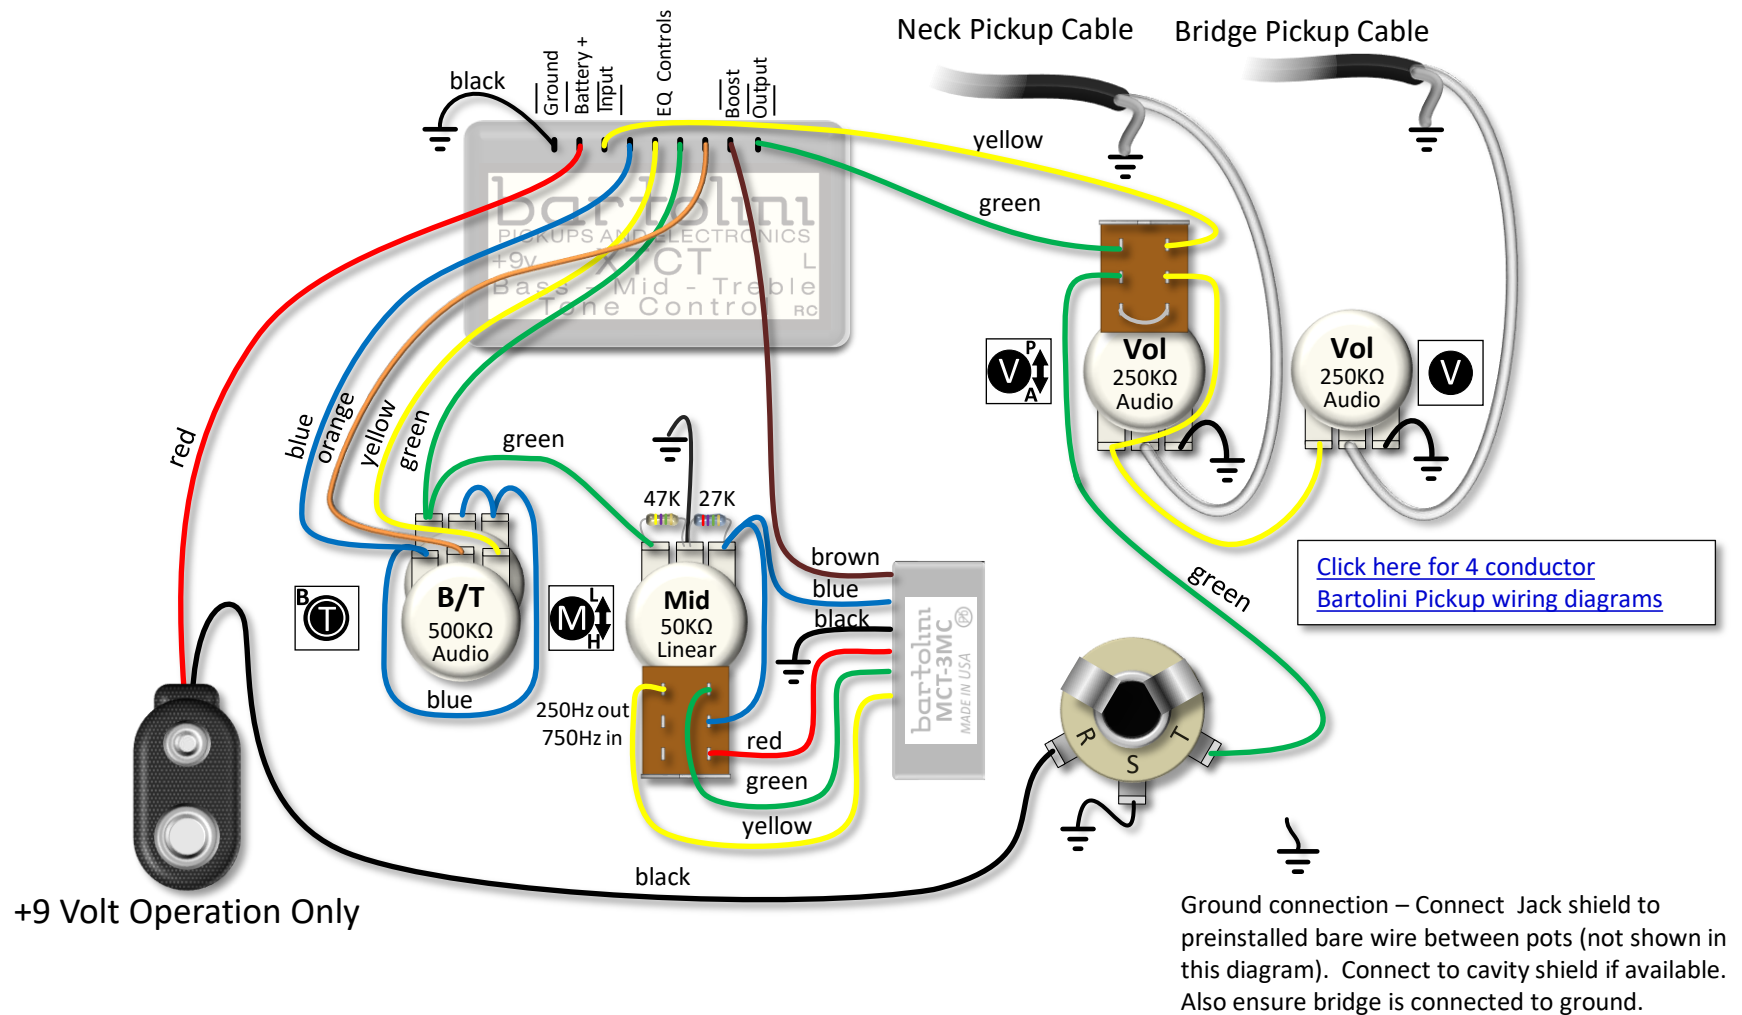

TCT Legacy 3-Band EQ Pre-Amp **Special Order** On-board Electronics for Professional Installation Only

Ordering Details:

Model/SKU	Description	UPC
XTCT-4.4AP	XTCT 3 Band EQ, 4 Pots: (Neck Volume with Pull-Bypass Switch) (Bridge Volume) (Mid with 250/750Hz push-pull) (Treble/Bass Stack)	682384506721
XTCT-4.4APJ	XTCT 3 Band EQ, 4 Pots Jazz Layout: (Neck Volume with Pull-Bypass Switch) (Bridge Volume) (Mid with 250/750Hz push-pull) (Treble/Bass Stack)	682384506745