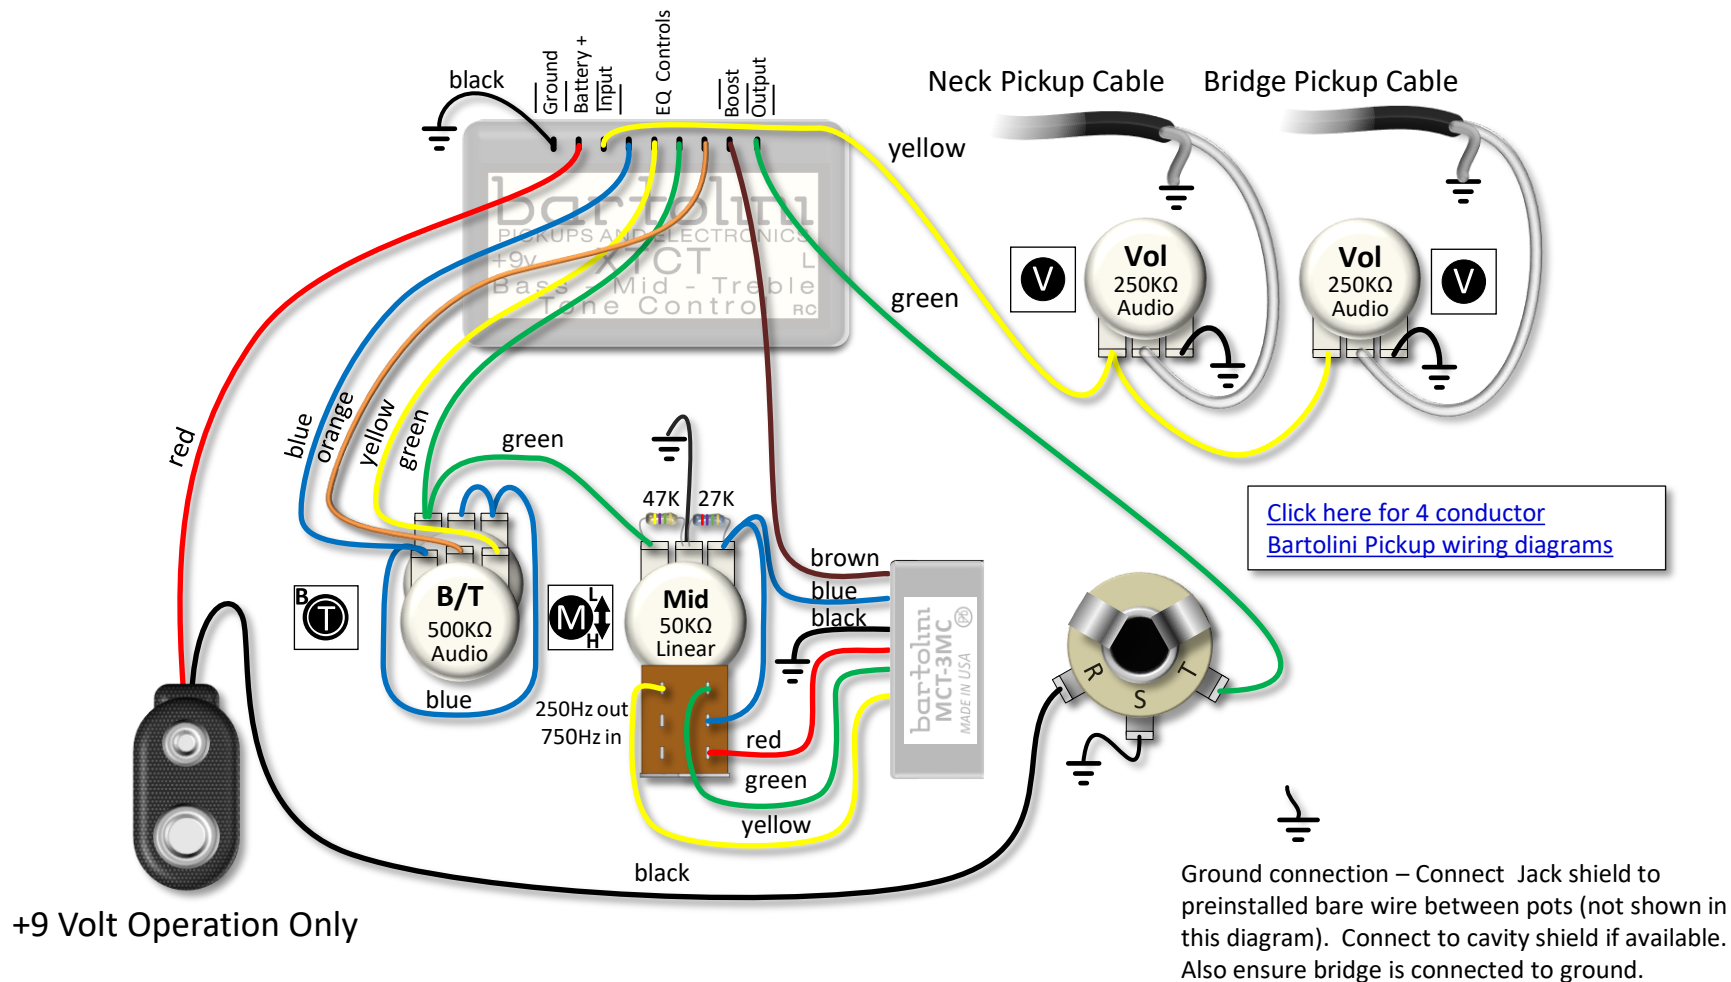

XTCT Legacy 3-Band EQ Pre-Amp **Special Order** On-board Electronics for Professional Installation Only

Ordering Details:

Model/SKU	Description	UPC
XTCT-4.4	XTCT 3 Band EQ, 4 Pots: (Neck Volume) (Bridge Volume) (Mid with 250/750Hz push-pull) (Treble/Bass Stack)	682384505403
XTCT-4.4J	XTCT 3 Band EQ, 4 Pots Jazz Layout: (Neck Volume) (Bridge Volume) (Mid with 250/750Hz push-pull) (Treble/Bass Stack)	682384506738