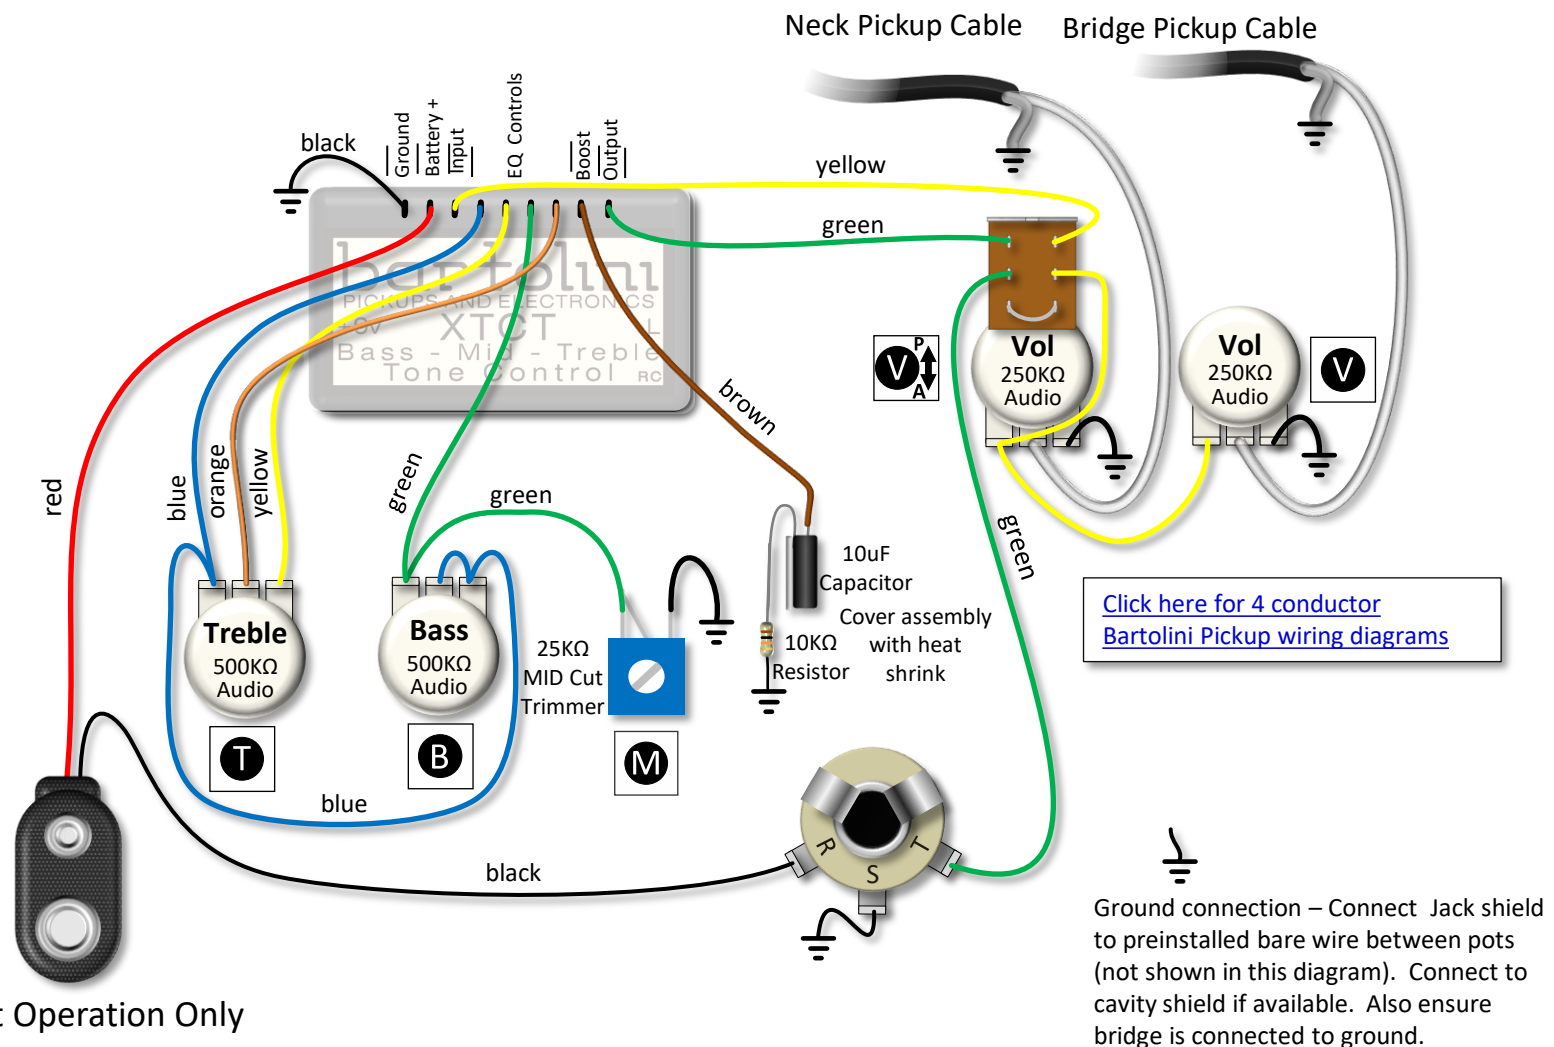

XTCT Legacy 3-Band EQ Pre-Amp **Special Order** On-board Electronics for Professional Installation Only

Ordering Details:

Model/SKU	Description	UPC
XTCT-4.2AP	XTCT 2 Band EQ, 4 Pots: (Volume with Pull-Bypass Switch) (Blend) (Treble) (Bass)	682384505274
XTCT-4.2APJ	XTCT 2 Band EQ, 4 Pots Jazz Layout: (Volume with Pull-Bypass Switch) (Blend) (Treble) (Bass)	682384505267