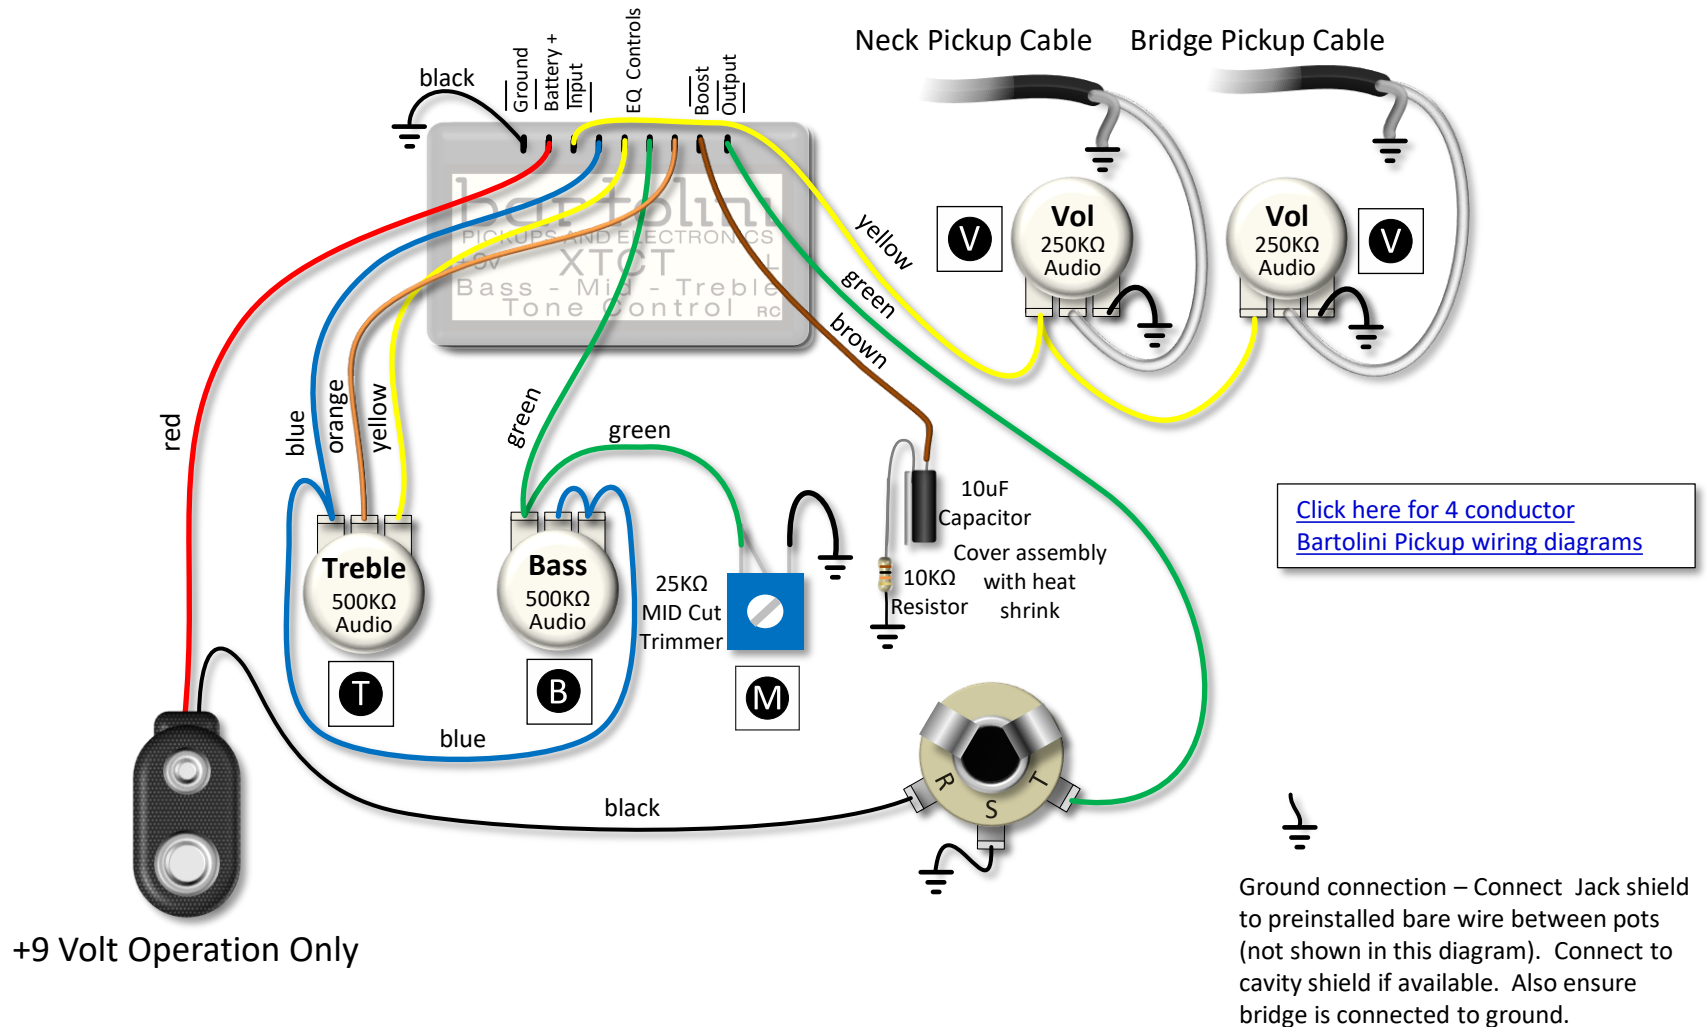

## XTCT Legacy 3-Band EQ Pre-Amp **Special Order** On-board Electronics for Professional Installation Only

Ordering Details:		
Model/SKU	Description	UPC
<a href="#">XTCT-4.2</a>	XTCT 2 Band EQ, 4 Pots: (Neck Volume) (Bridge Volume) (Treble) (Bass)	682384505281
<a href="#">XTCT-4.2J</a>	XTCT 2 Band EQ, 4 Pots Jazz Layout: (Neck Volume) (Bridge Volume) (Treble) (Bass)	682384506394