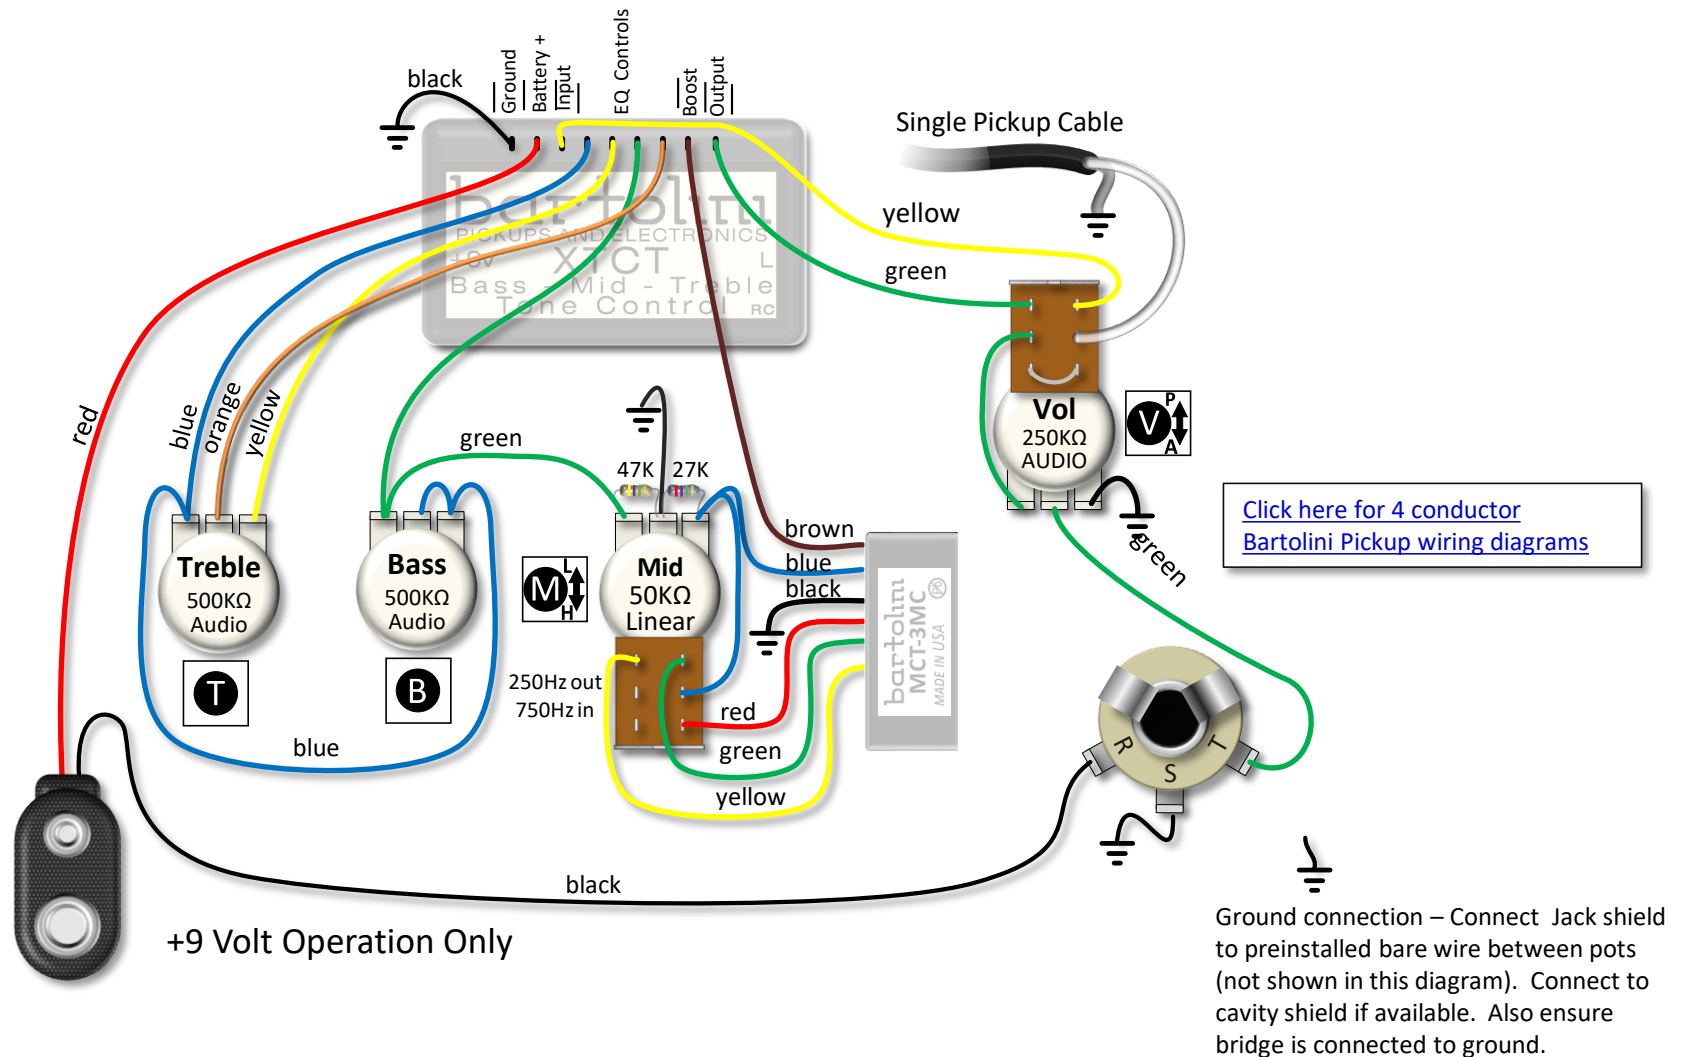

XTCT Legacy 3-Band EQ Pre-Amps, Special Order On-board Electronics for Professional Installation Only

Ordering Details:

<https://bartolini.net/product/xtct25/>

Model/SKU	Description	UPC
XTCT-2.5AP	XTCT 3 Band EQ, 4 Pots: (Volume with Pull-Bypass Switch) (Treble) (Mid with 250/750Hz push-pull) (Bass)	682384505373