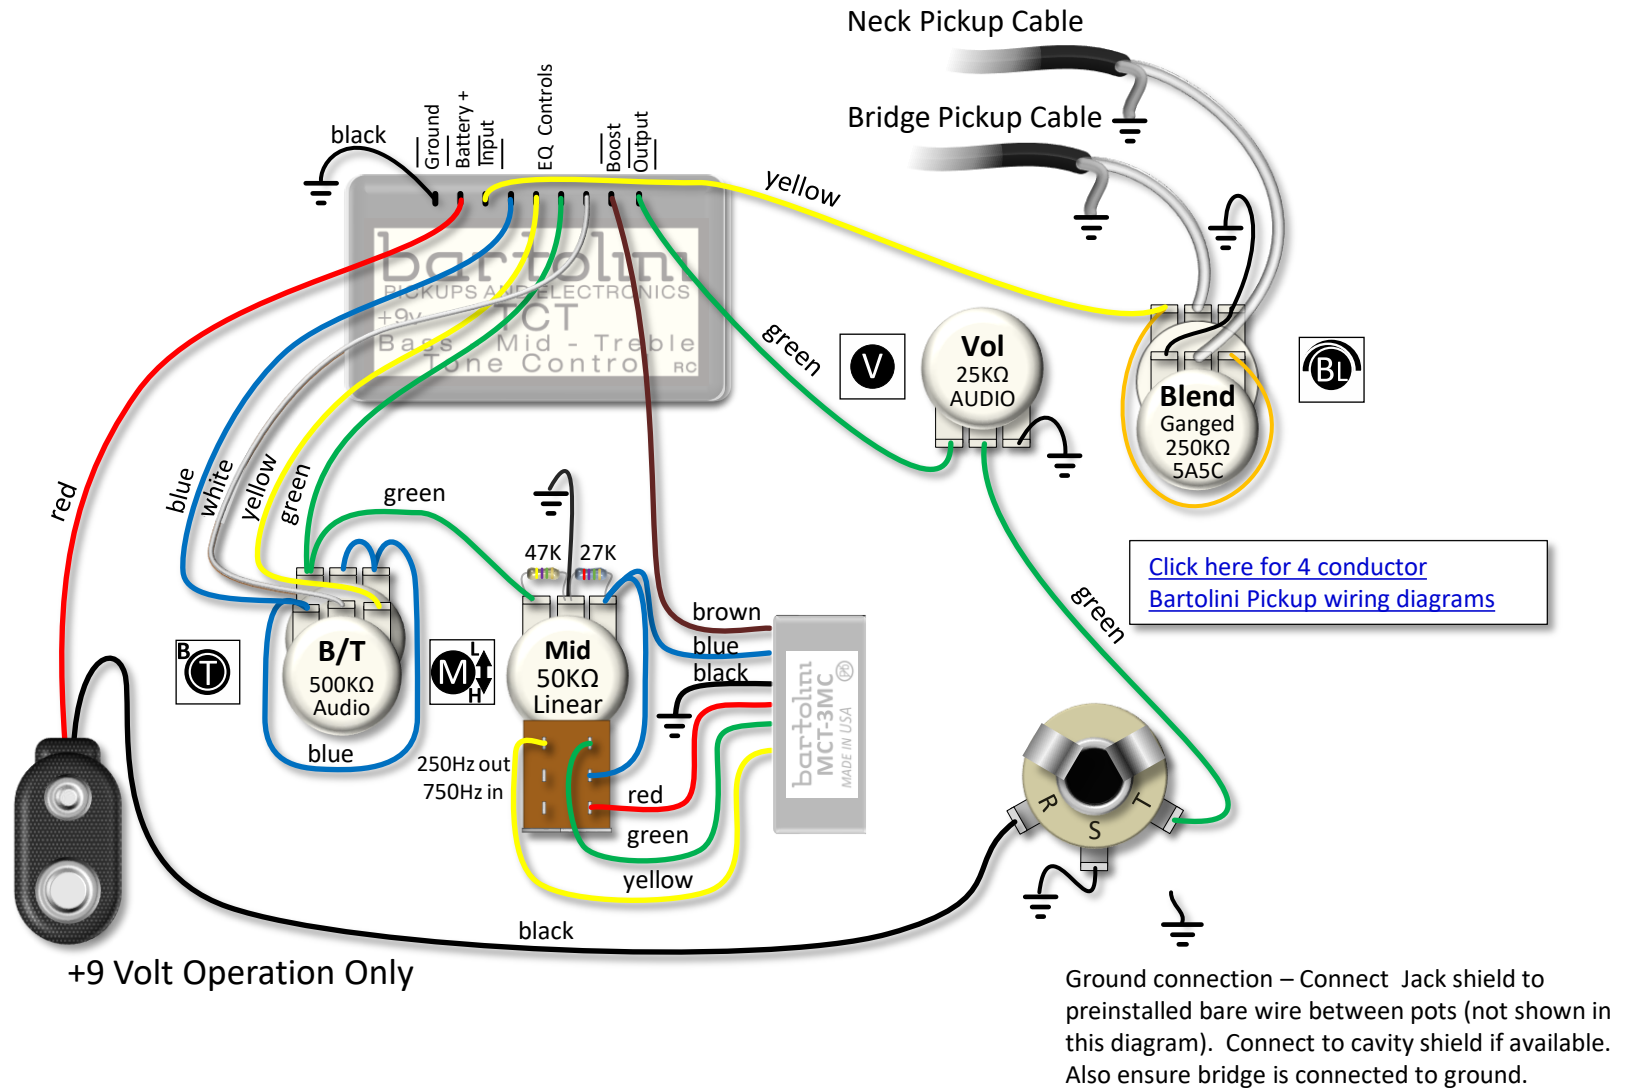

TCT Legacy 3-Band EQ Pre-Amp Special Order On-board Electronics for Professional Installation Only

Ordering Details:

Model/SKU	Description	UPC
TCT-4.6	TCT 3 Band EQ, 4 Pots: (Volume) (Blend) (Mid with 250/750Hz push-pull) (Treble/Bass Stack)	682384505090
TCT-4.6J	TCT 3 Band EQ, 4 Pots Jazz Layout: (Volume) (Blend) (Mid with 250/750Hz push-pull) (Treble/Bass Stack)	682384505533