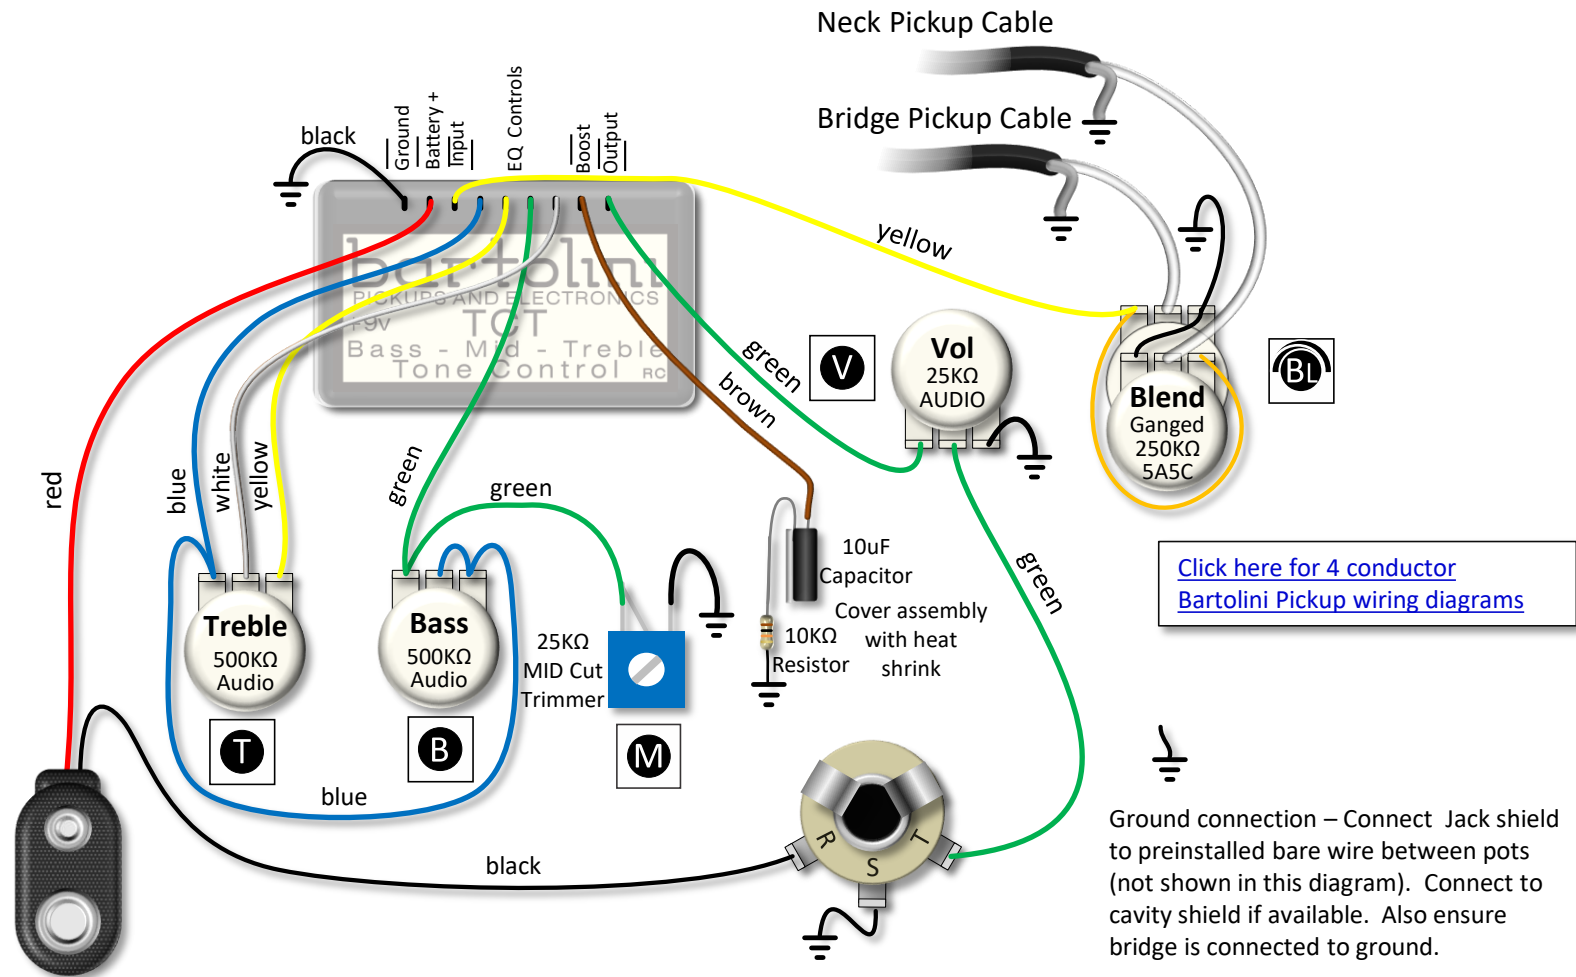

TCT Legacy 3-Band EQ Pre-Amp Special Order On-board Electronics for Professional Installation Only

[Click here for 4 conductor Bartolini Pickup wiring diagrams](#)

+9 Volt Operation Only

Ordering Details:

Model/SKU	Description	UPC
TCT-4.5	TCT 2 Band EQ, 4 Pots: (Volume) (Blend) (Treble) (Bass)	682384504987
TCT-4.5J	TCT 2 Band EQ, 4 Pots Jazz Layout: (Volume) (Blend) (Treble) (Bass)	682384504963