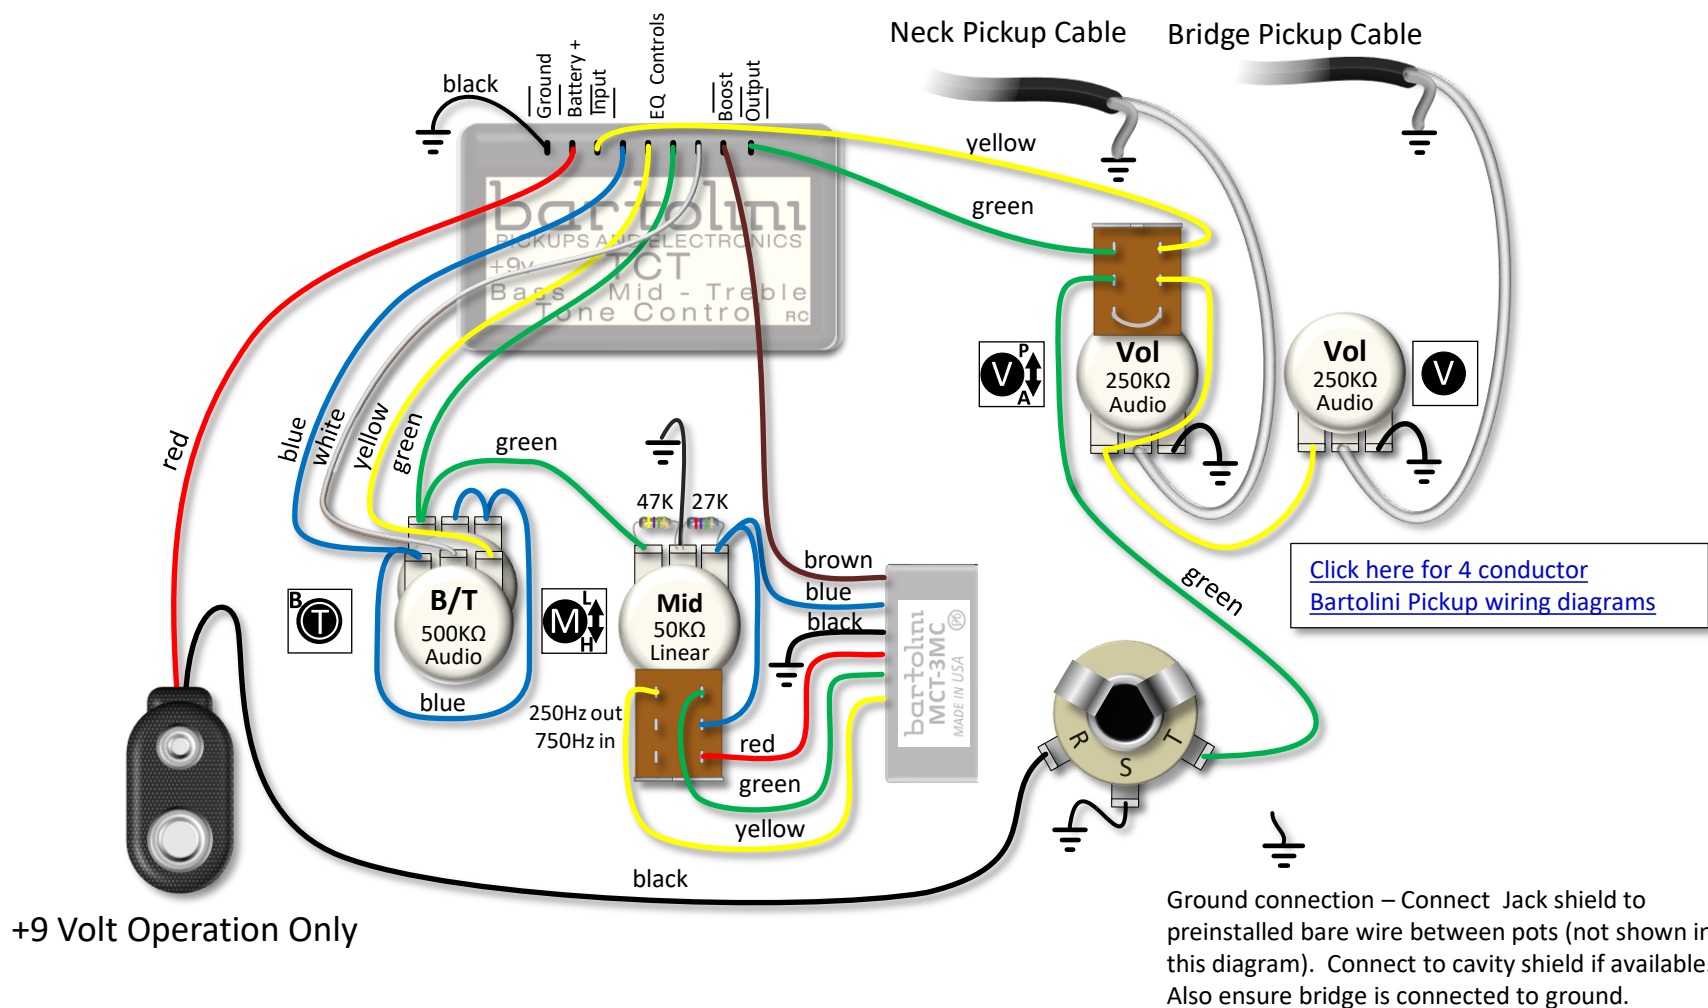

TCT Legacy 3-Band EQ Pre-Amp **Special Order** On-board Electronics for Professional Installation Only

Ordering Details:

Model/SKU	Description	UPC
TCT-4.4AP	TCT 3 Band EQ, 4 Pots: (Neck Volume with Pull-Bypass Switch) (Bridge Volume) (Mid with 250/750Hz push-pull) (Treble/Bass Stack)	682384506653
TCT-4.4APJ	TCT 3 Band EQ, 4 Pots Jazz Layout: (Neck Volume with Pull-Bypass Switch) (Bridge Volume) (Mid with 250/750Hz push-pull) (Treble/Bass Stack)	682384506677