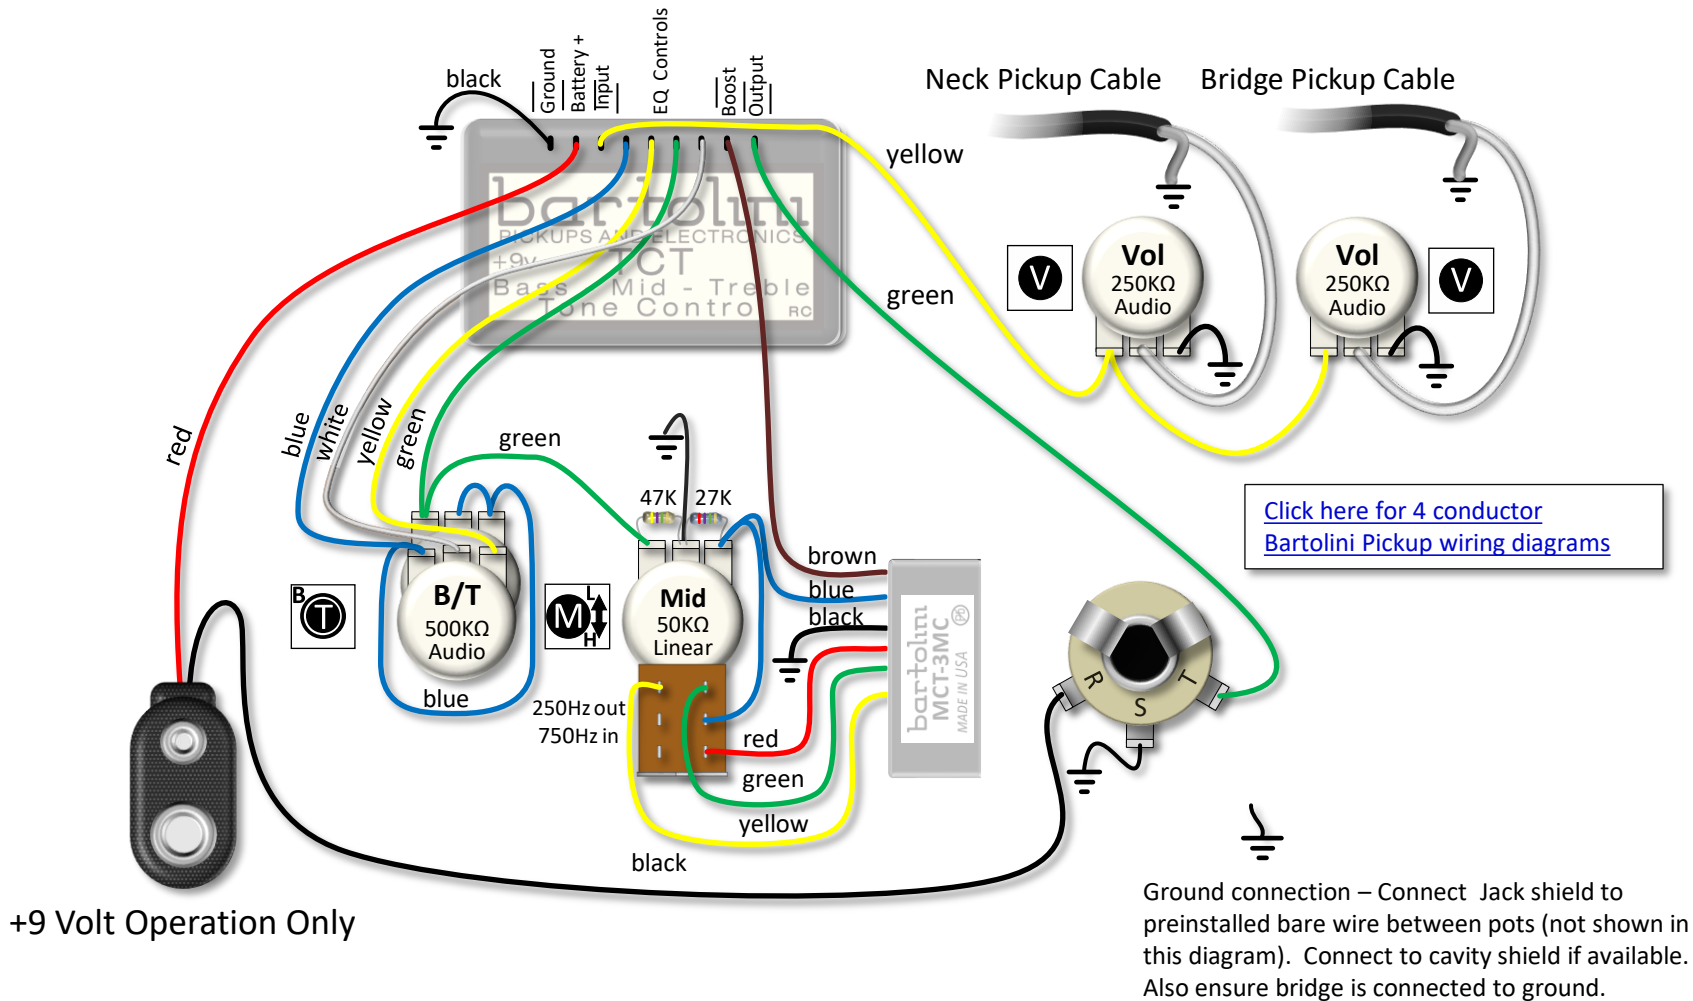

TCT Legacy 3-Band EQ Pre-Amp **Special Order** On-board Electronics for Professional Installation Only

Ordering Details:

Model/SKU	Description	UPC
TCT-4.4	TCT 3 Band EQ, 4 Pots: (Neck Volume) (Bridge Volume) (Mid with 250/750Hz push-pull) (Treble/Bass Stack)	682384505106
TCT-4.4J	TCT 3 Band EQ, 4 Pots Jazz Layout: (Neck Volume with Pull-Bypass Switch) (Bridge Volume) (Mid with 250/750Hz push-pull) (Treble/Bass Stack)	682384506677