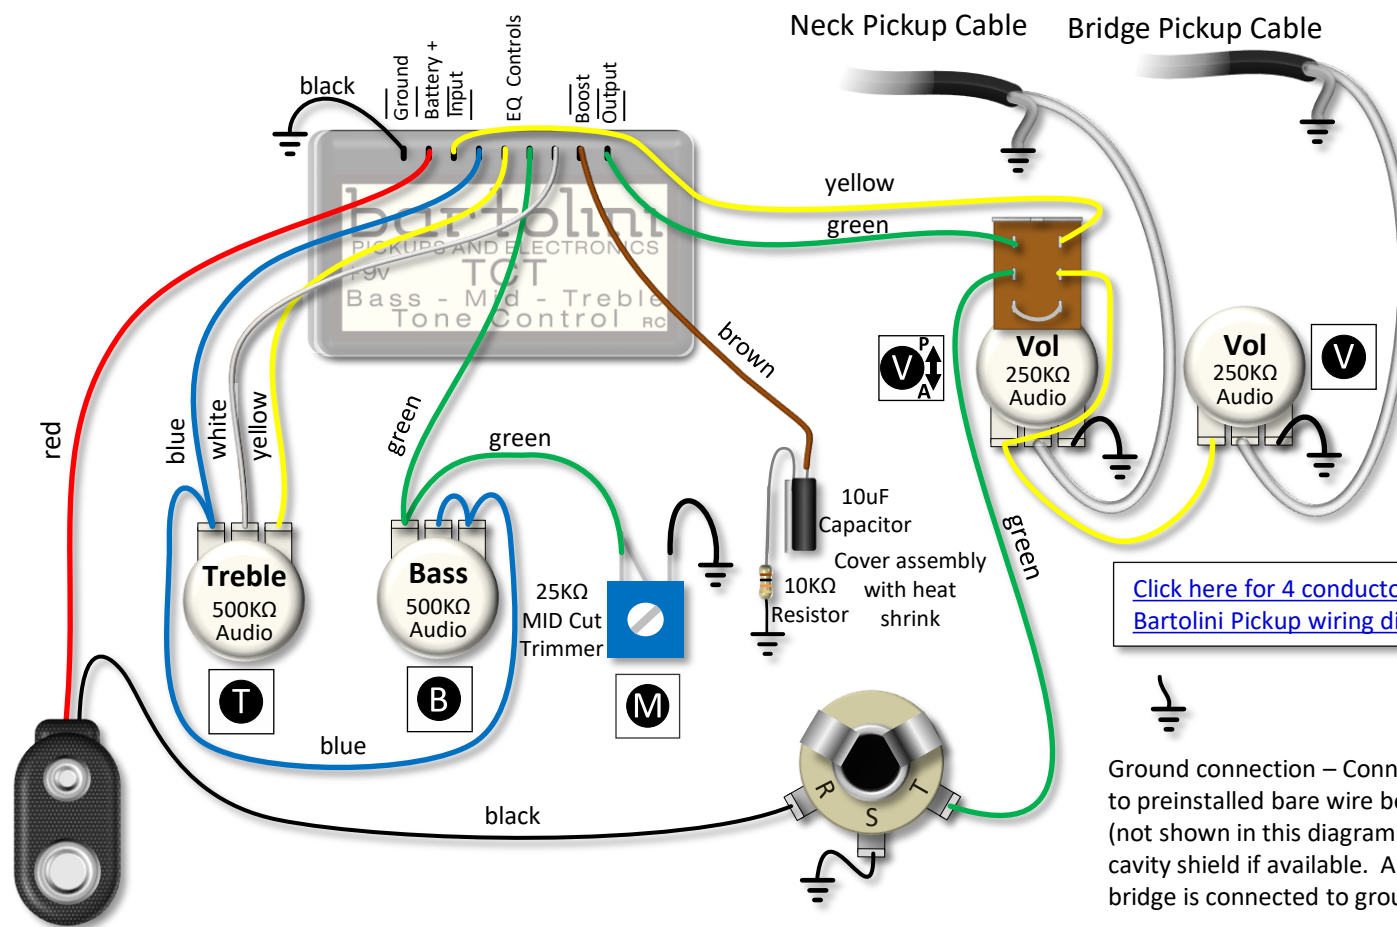

TCT Legacy 3-Band EQ Pre-Amp **Special Order** On-board Electronics for Professional Installation Only

+9 Volt Operation Only

Ordering Details:

Model/SKU	Description	UPC
TCT-4.2AP	TCT 2 Band EQ, 4 Pots: (Neck Volume with Pull-Bypass Switch) (Bridge Volume) (Treble) (Bass)	682384504994
TCT-4.2APJ	TCT 2 Band EQ, 4 Pots Jazz layout: (Neck Volume with Pull-Bypass Switch) (Bridge Volume) (Treble) (Bass)	682384506639