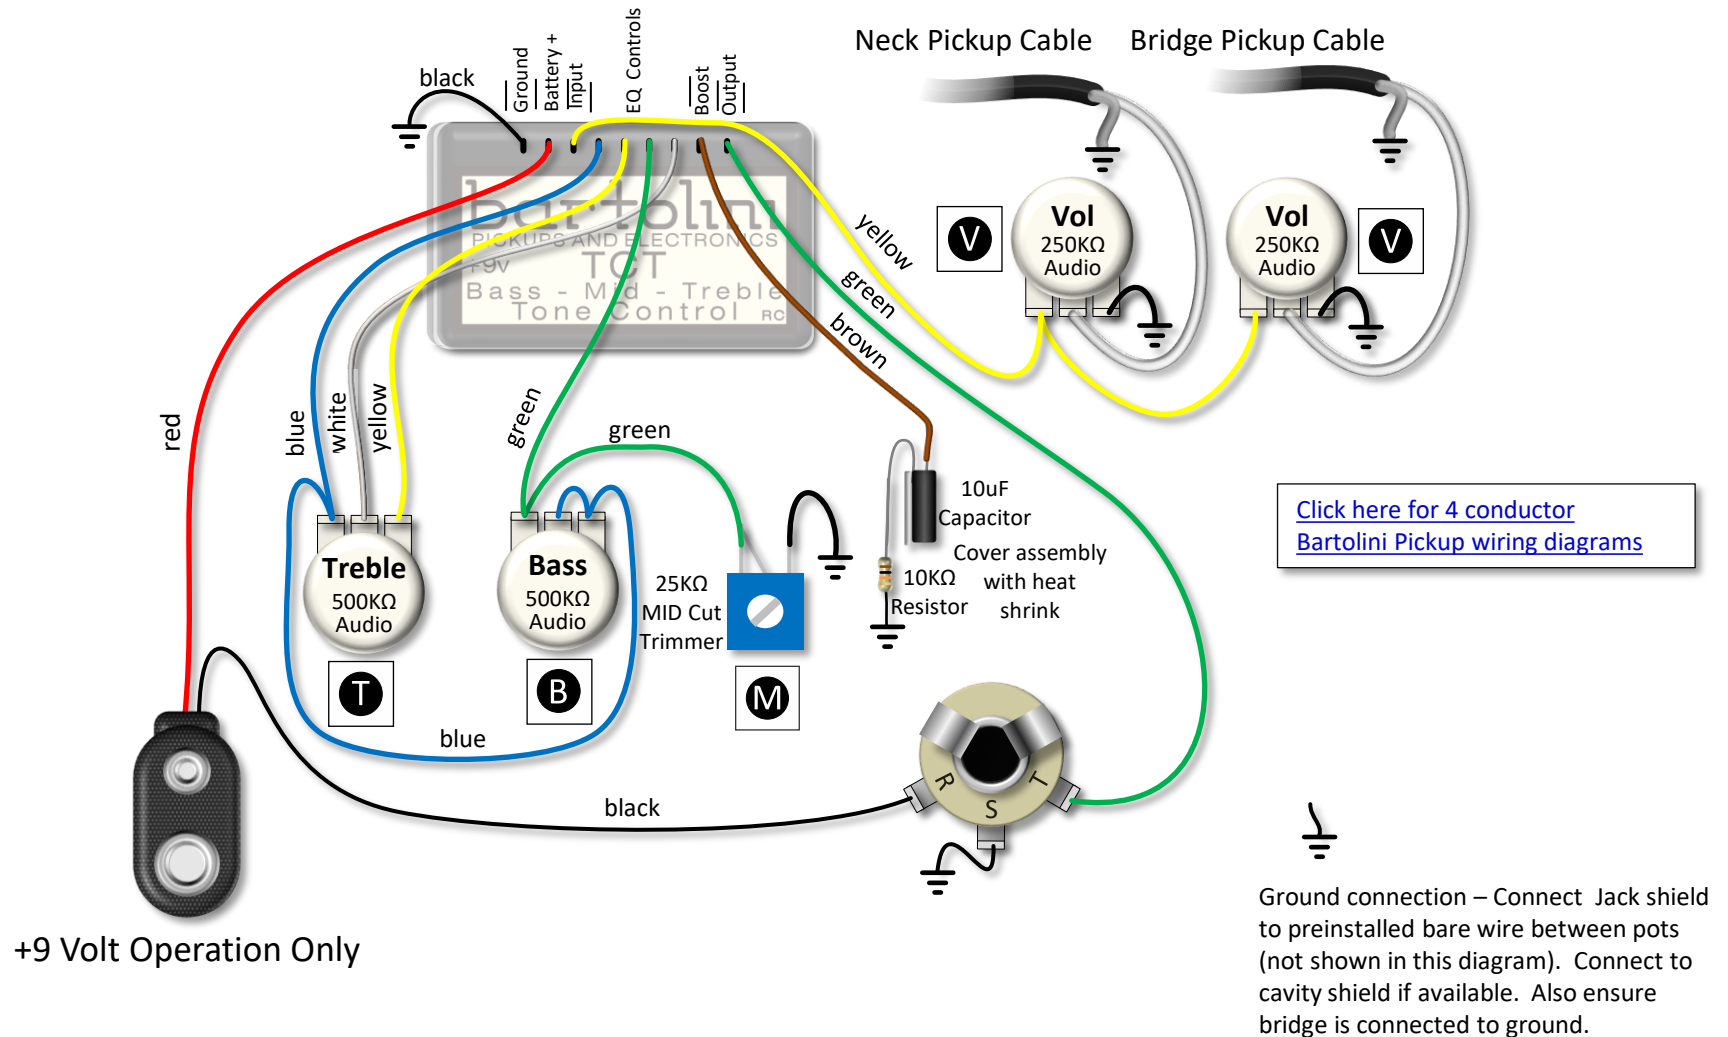

TCT Legacy 3-Band EQ Pre-Amp **Special Order** On-board Electronics for Professional Installation Only

Ordering Details:

Model/SKU	Description	UPC
TCT-4.2	TCT 2 Band EQ, 4 Pots: (Neck Volume) (Bridge Volume) (Treble) (Bass)	682384506585
TCT-4.2J	TCT 2 Band EQ, 4 Pots Jazz Layout: (Neck Volume with Pull-Bypass Switch) (Bridge Volume) (Treble) (Bass)	682384506622