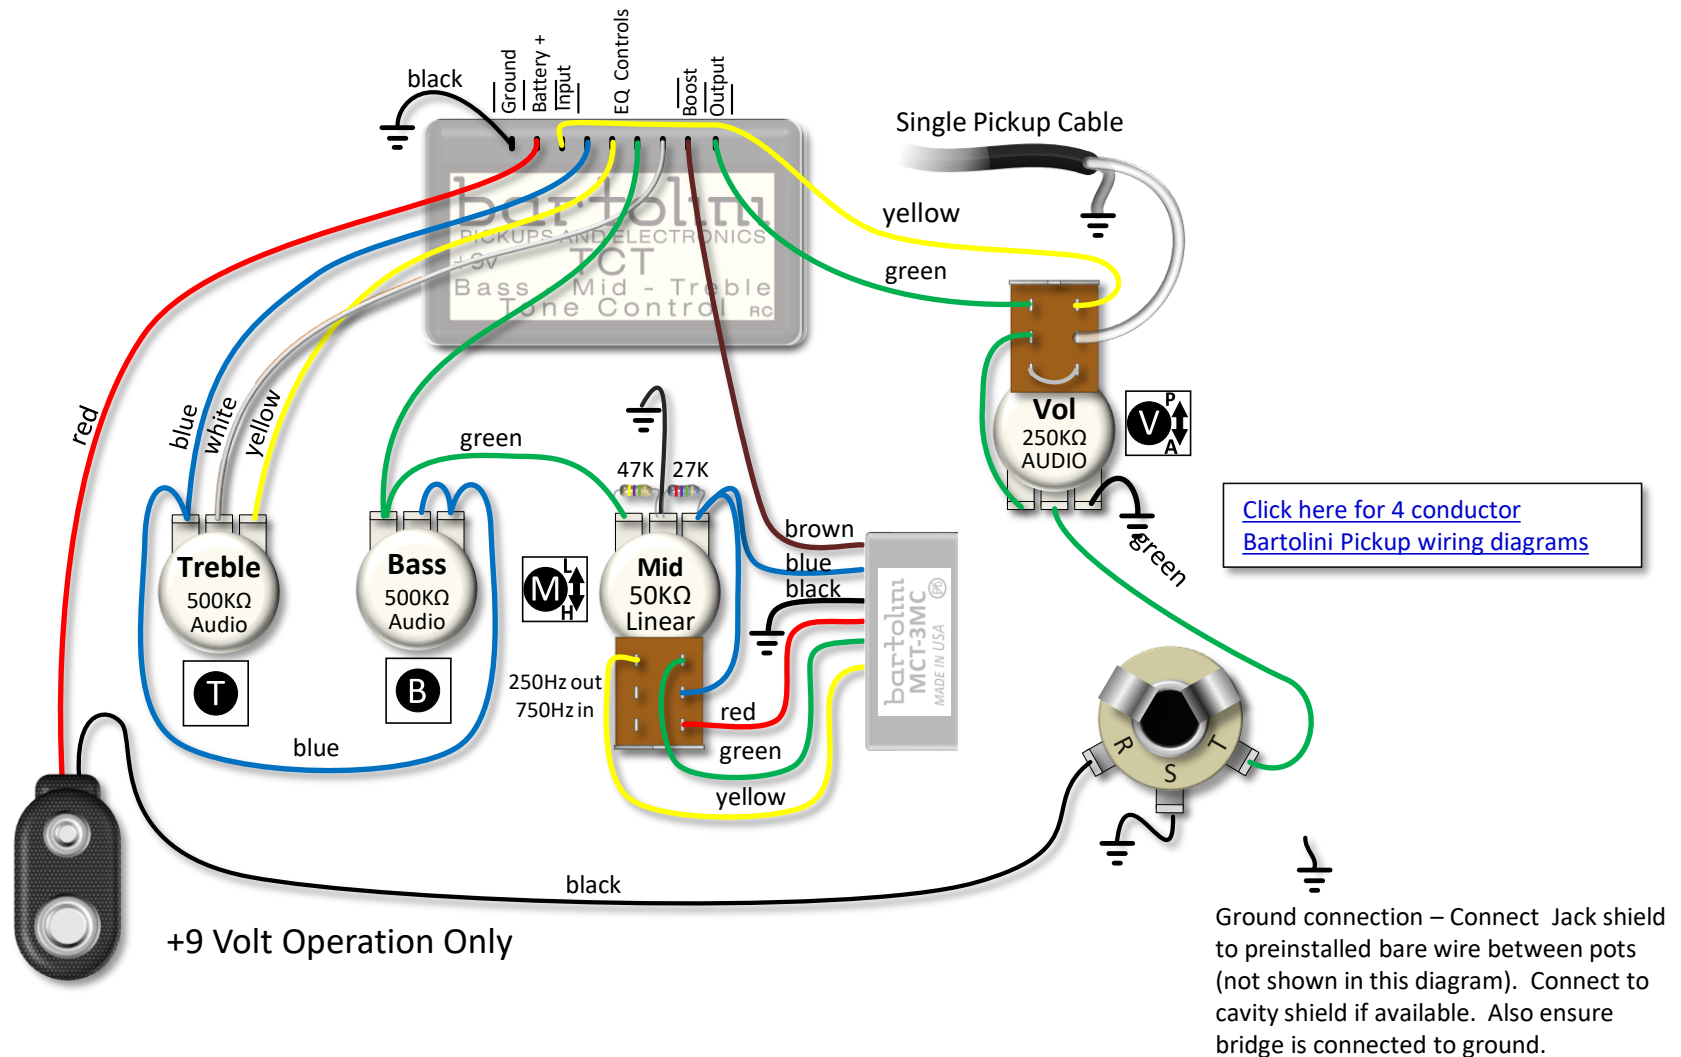

TCT Legacy 3-Band EQ Pre-Amps, Special Order On-board Electronics for Professional Installation Only

+9 Volt Operation Only

### Ordering Details:

<https://bartolini.net/product/tct25/>

Model/SKU	Description	UPC
TCT-2.5AP	TCT 3 Band EQ, 4 Pots: (Volume with Pull-Bypass Switch) (Treble) (Mid with 250/750Hz push-pull) (Bass)	682384505076