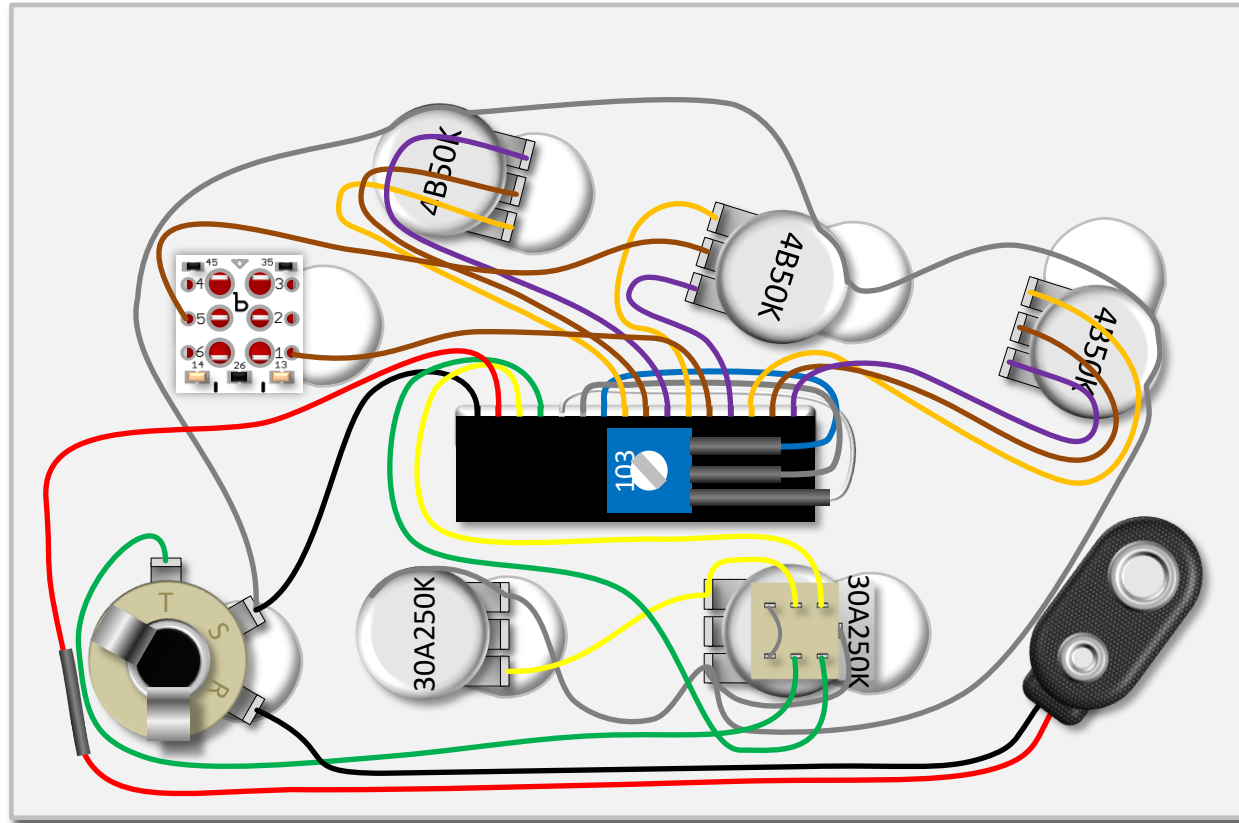

Mid-Frequency  
Selector Switch

Bass

Mid

Treble

Bridge Vol

Neck Vol p/p  
active/passive