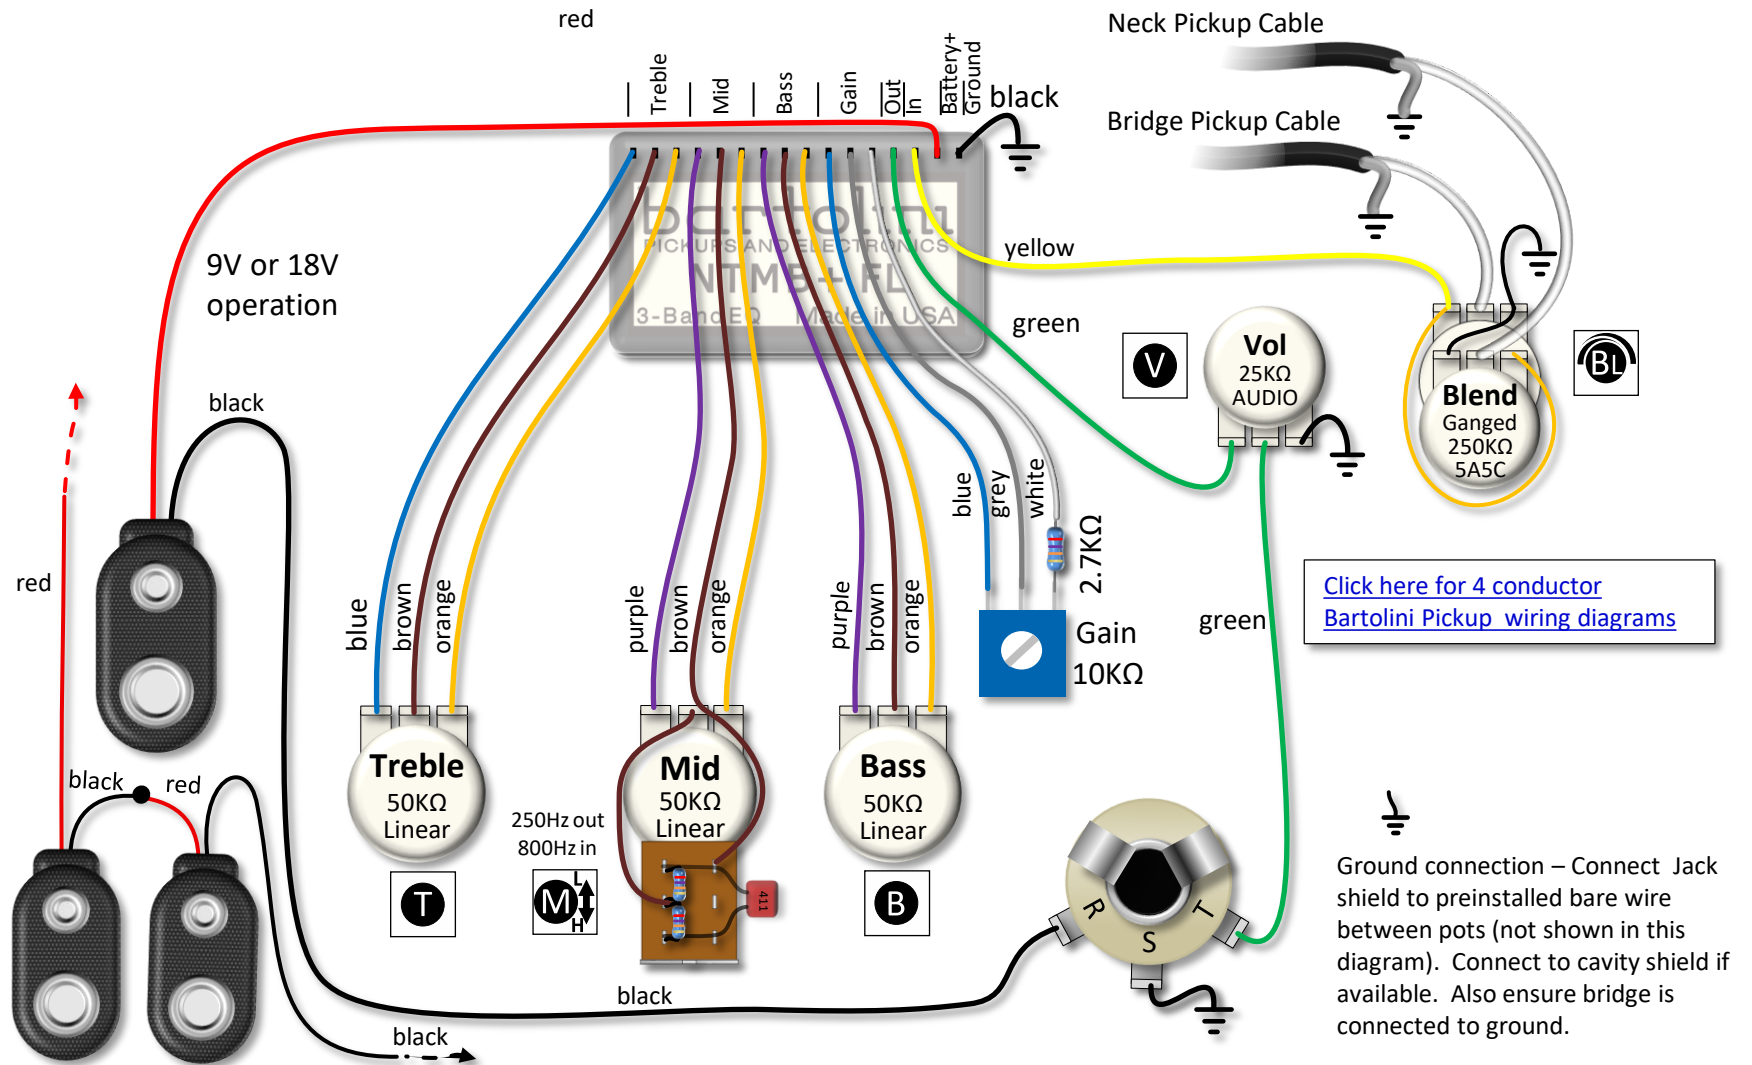

3 Band NTMB+FL Preamp, 5 Pots, push/pull mid

Ordering Details:

<https://bartolini.net/product/hr52fl/>

Model/SKU	Description	UPC
HR-5.2/918FL	3 Band EQ, FL, 5 Pots: (Volume) (Blend) (Treble) (Mid with 250/800Hz push-pull) (Bass)	682384502693