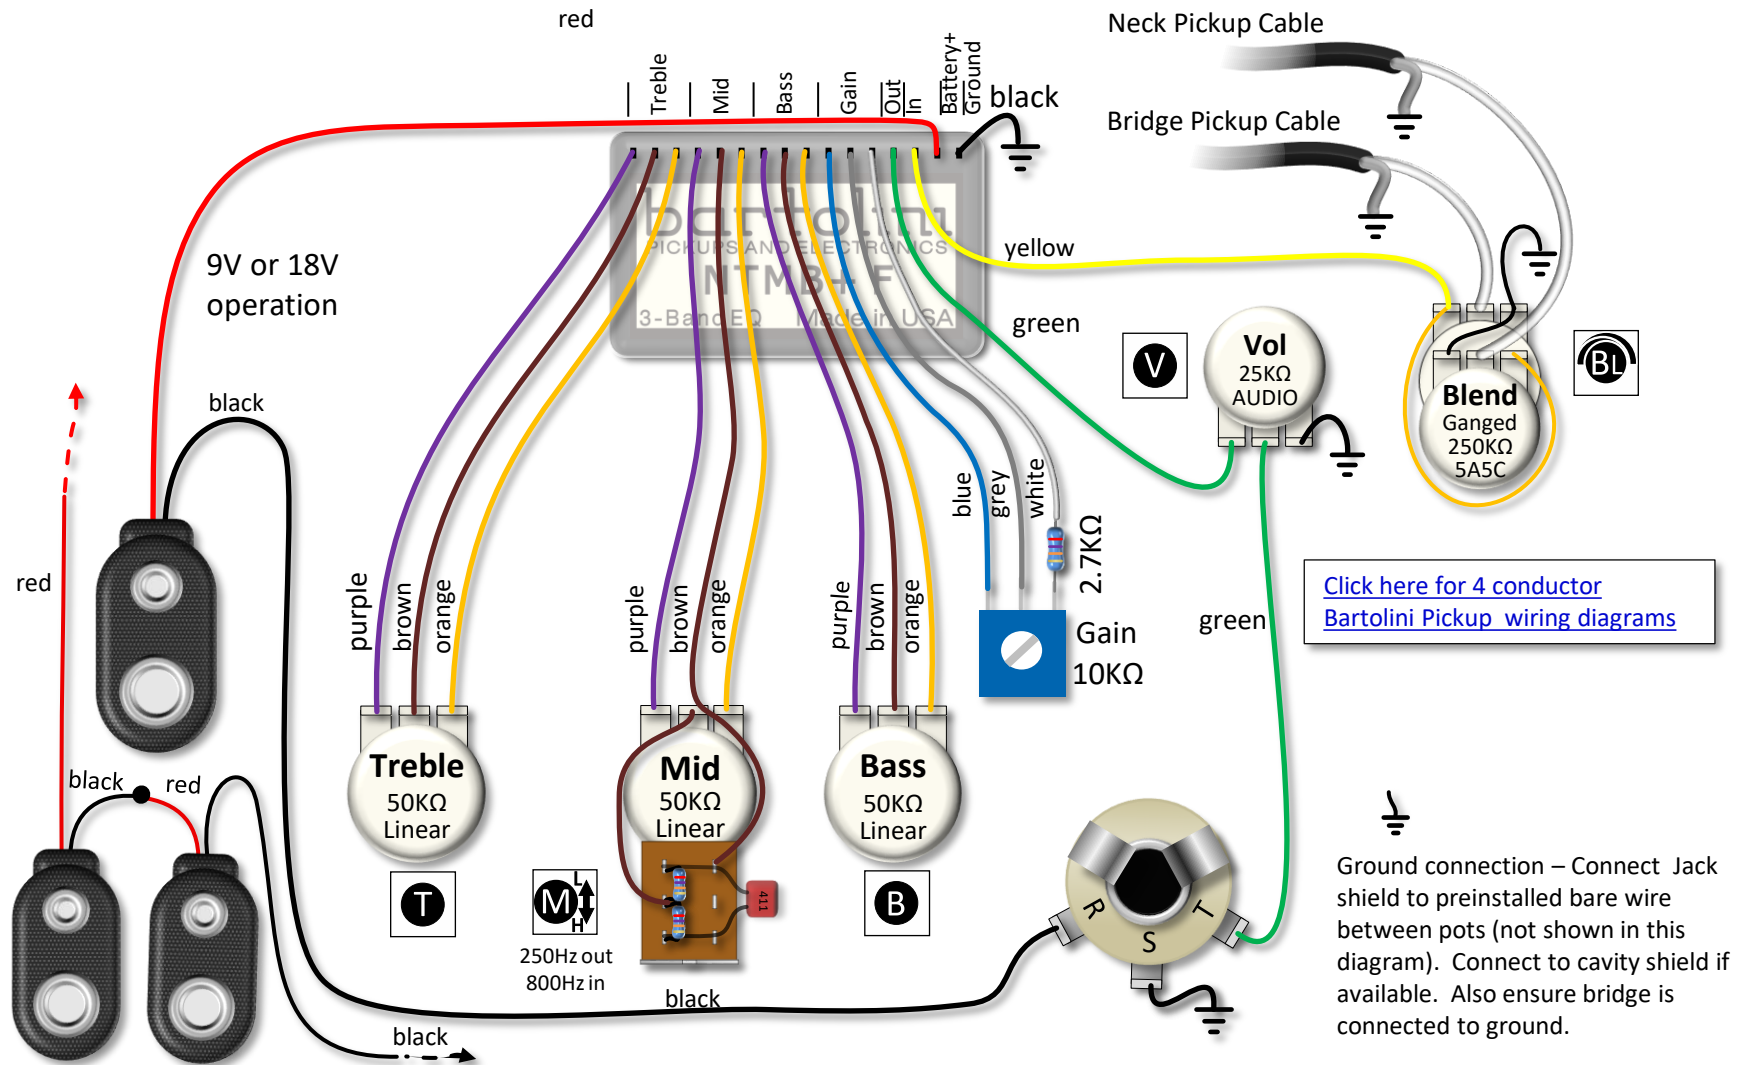

3 Band NTMB+F Preamp, 5 Pots, push/pull mid

[Click here for 4 conductor Bartolini Pickup wiring diagrams](#)

Ordering Details:		https://bartolini.net/product/hr52/
Model/SKU	Description	UPC
HR-5.2/918	3 Band EQ, 5 Pots: (Volume) (Blend) (Treble) (Mid with 250/800Hz push-pull) (Bass)	682384500149