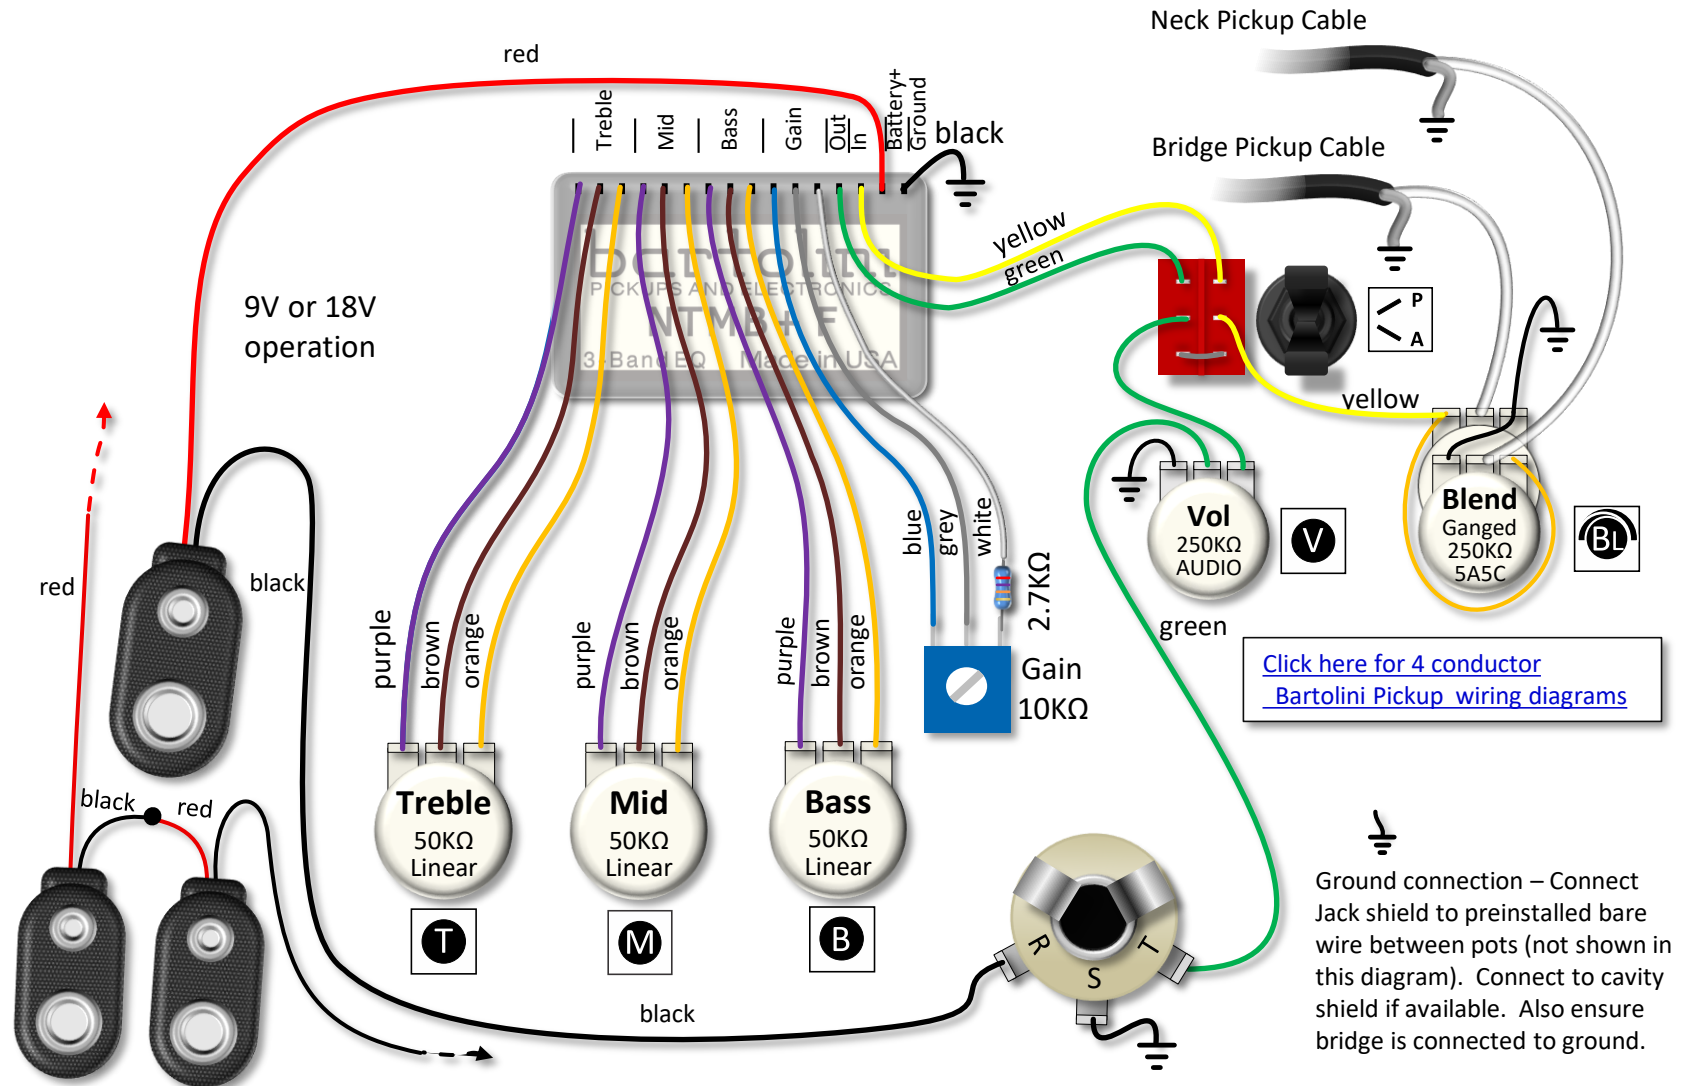

## 3 Band NTMB+F Preamp, 5 Pots, 1 Toggle

### Ordering Details:

Model/SKU

Description

HR-5.0TAP/918

3 Band EQ, 5 Pots, 1 Toggle: (Volume) [Toggle Bypass Switch] (Blend) (Treble) (Mid) (Bass)

<https://bartolini.net/product/hr50/>

UPC

Special order