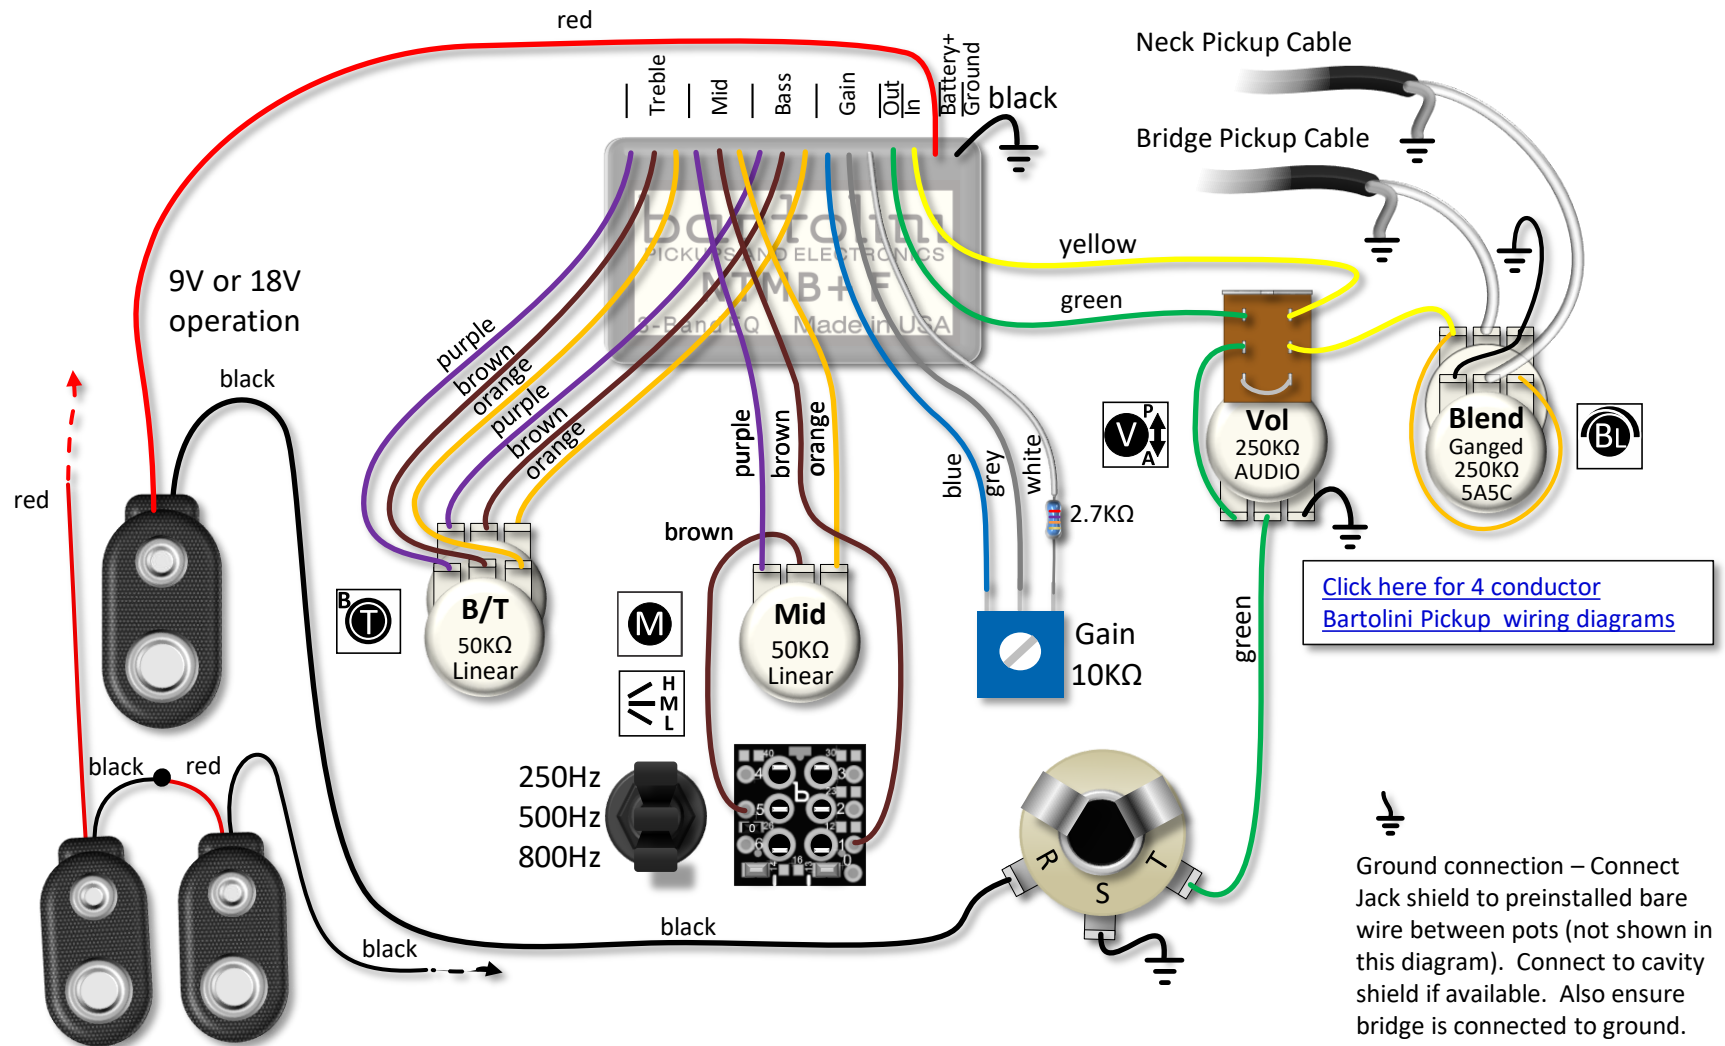

3 Band NTMB+F Preamp, 4 Pots, 1 Toggle

Ordering Details:

Model/SKU	Description	UPC
HR-4.7AP/918	3 Band EQ, 4 Pots, 1 Toggle: (Volume with Pull-Bypass Switch) (Blend) (Mid) [250,500,800Hz Mid Toggle] (Treble/Bass Stack)	682384500132
Hr-4.7APJ/918	3 Band EQ, 4 Pots, 1 Toggle: (Volume with Pull-Bypass Switch) (Blend) (Mid) [250,500,800Hz Mid Toggle] (Treble/Bass Stack)	682384503317