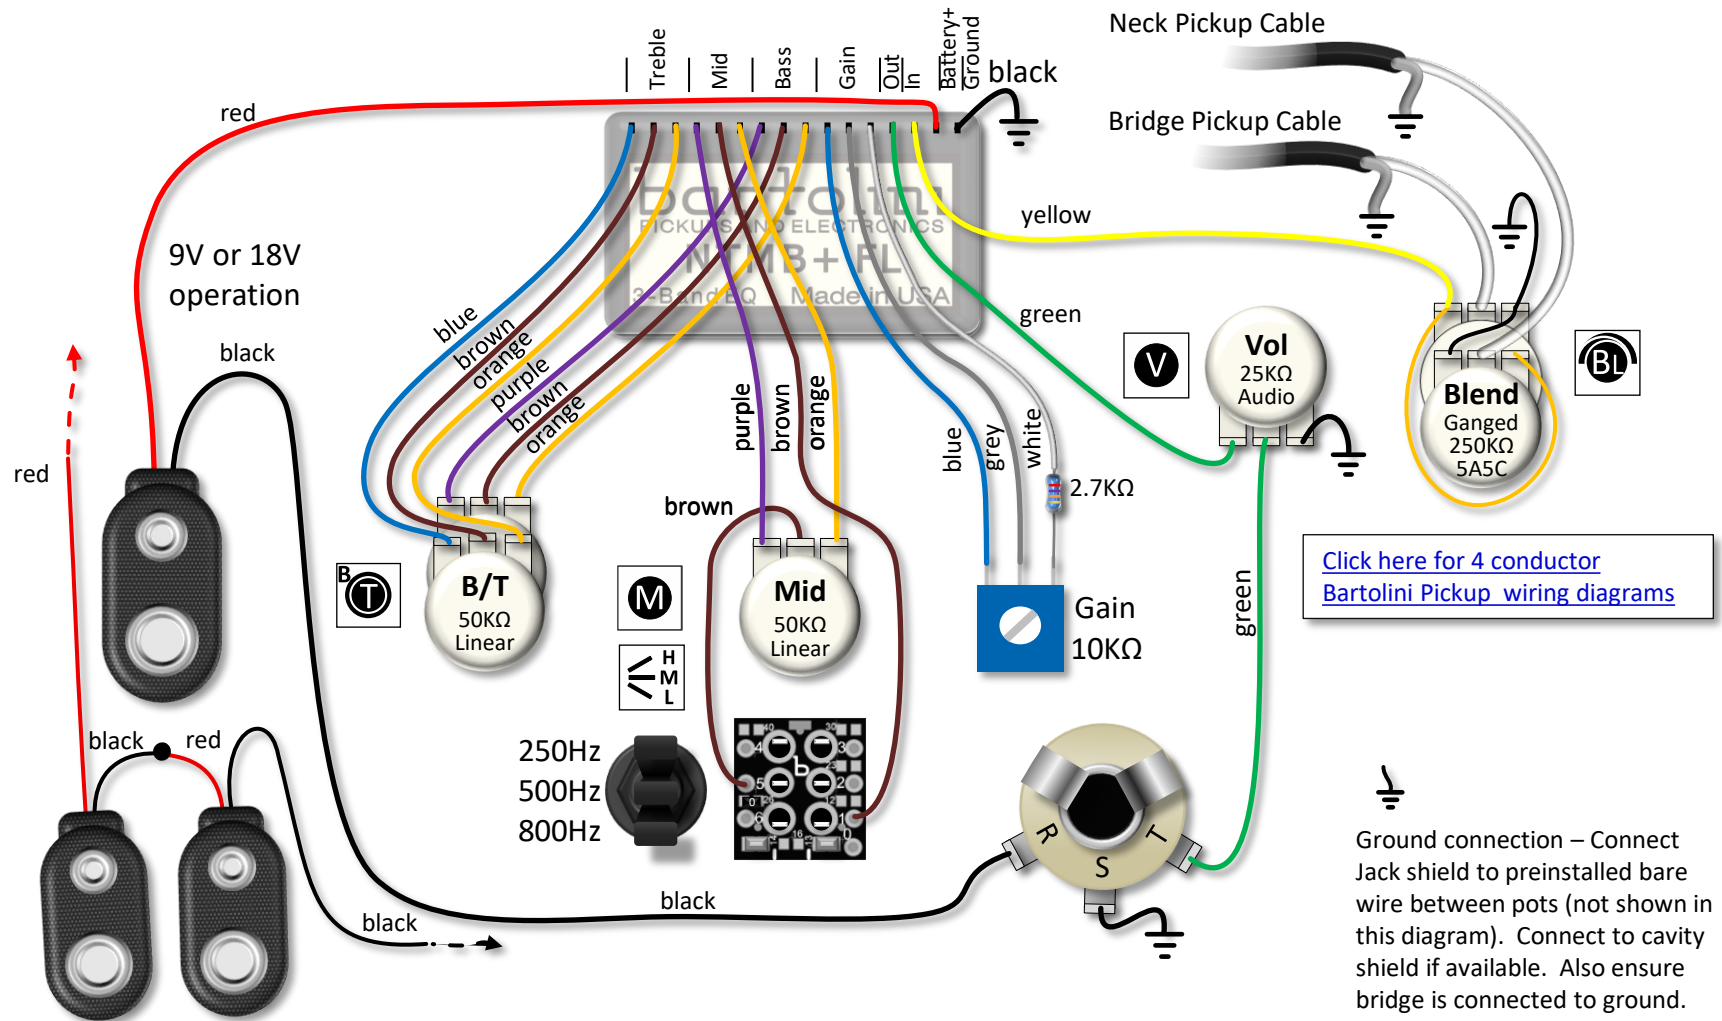

3 Band NTMB+FL Preamp, 4 Pots, 1 Toggle

Ordering Details:

Model/SKU	Description	UPC
HR-4.7/918FL	3 Band EQ for Fretless, 4 Pots, 1 Toggle: (Volume) (Blend) (Treble) (Mid) [250,500,800Hz Mid Toggle] (Treble/Bass Stack)	682384504758
HR-4.7J/918FL	3 Band EQ for Fretless, 4 Pots, 1 toggle Jazz Layout: (Volume) (Blend) (Mid) [250,500,800Hz Mid Toggle] (Treble/Bass Stack)	682384506431