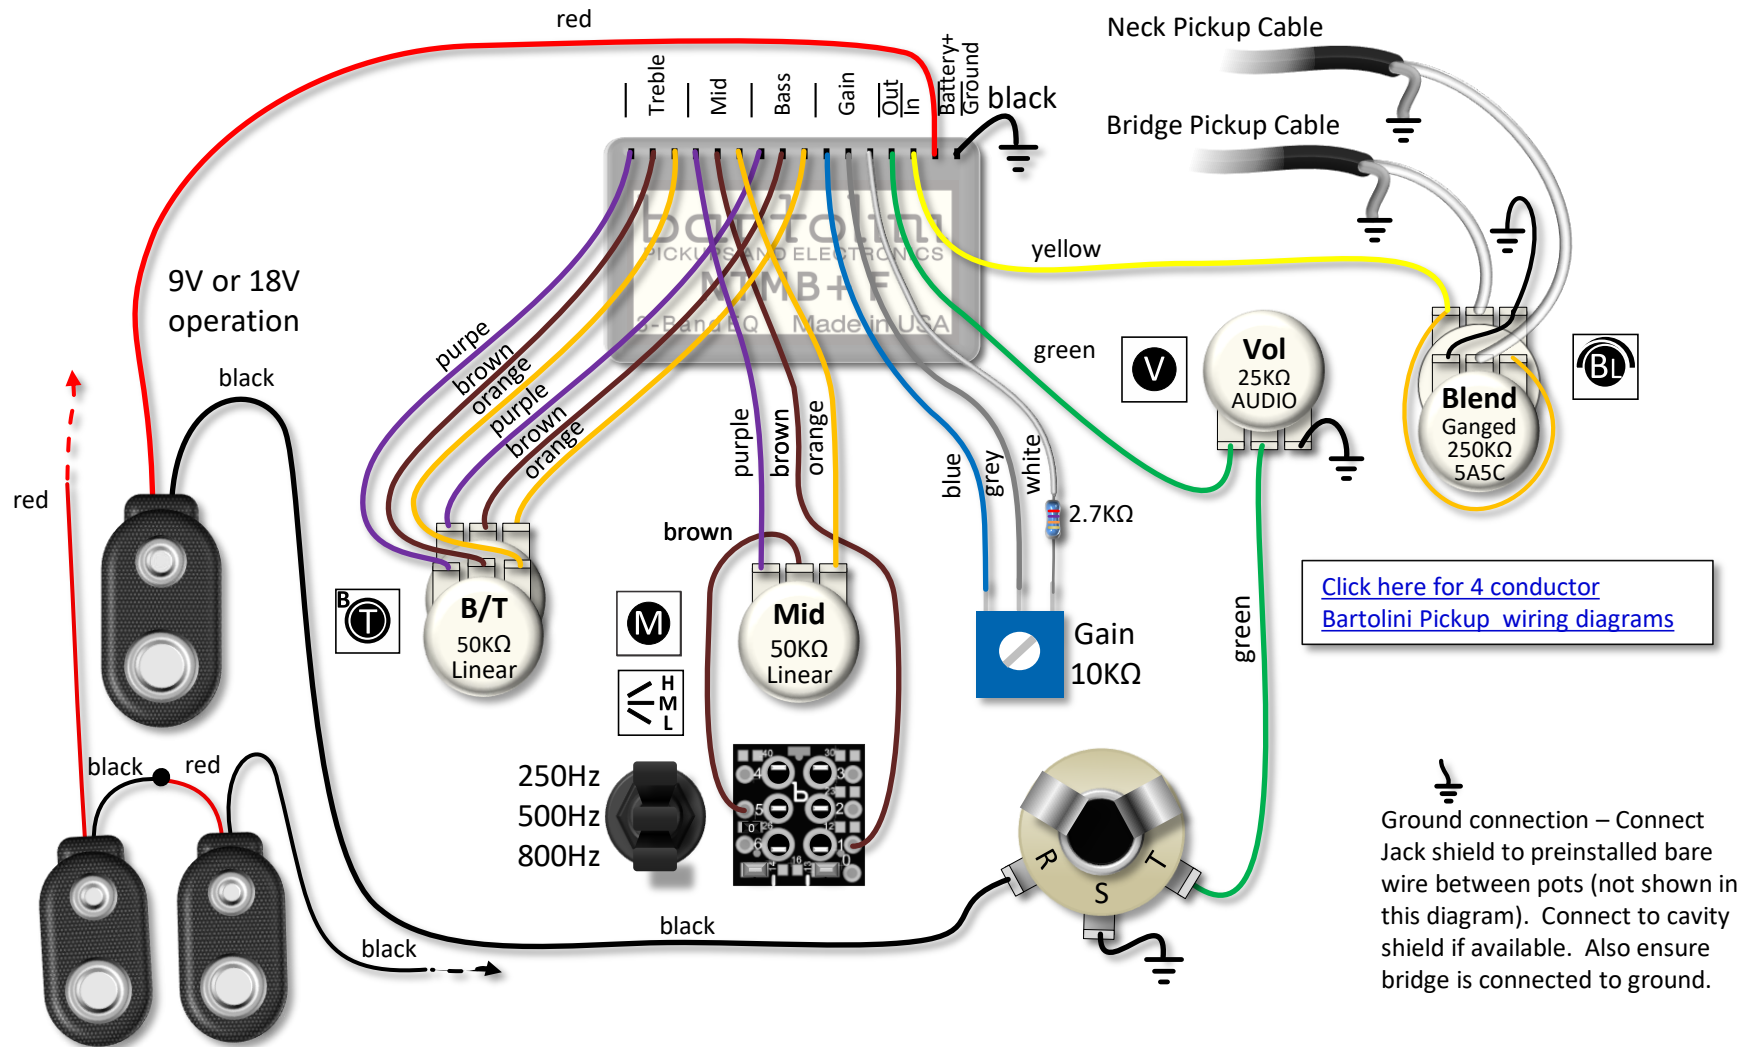

3 Band NTMB+F Preamp, 4 Pots, 1 Toggle

Ordering Details:

Model/SKU	Description	UPC
HR-4.7/918	3 Band EQ, 4 Pots, 1 Toggle: (Volume) (Blend) (Treble) (Mid) [250,500,800Hz Mid Toggle] (Bass)	682384500125
HR-4.7J/918	3 Band EQ, 4 Pots, 1 toggle Jazz Layout: (Volume) (Blend) (Mid) [250,500,800Hz Mid Toggle] (Treble/Bass Stack)	682384503904