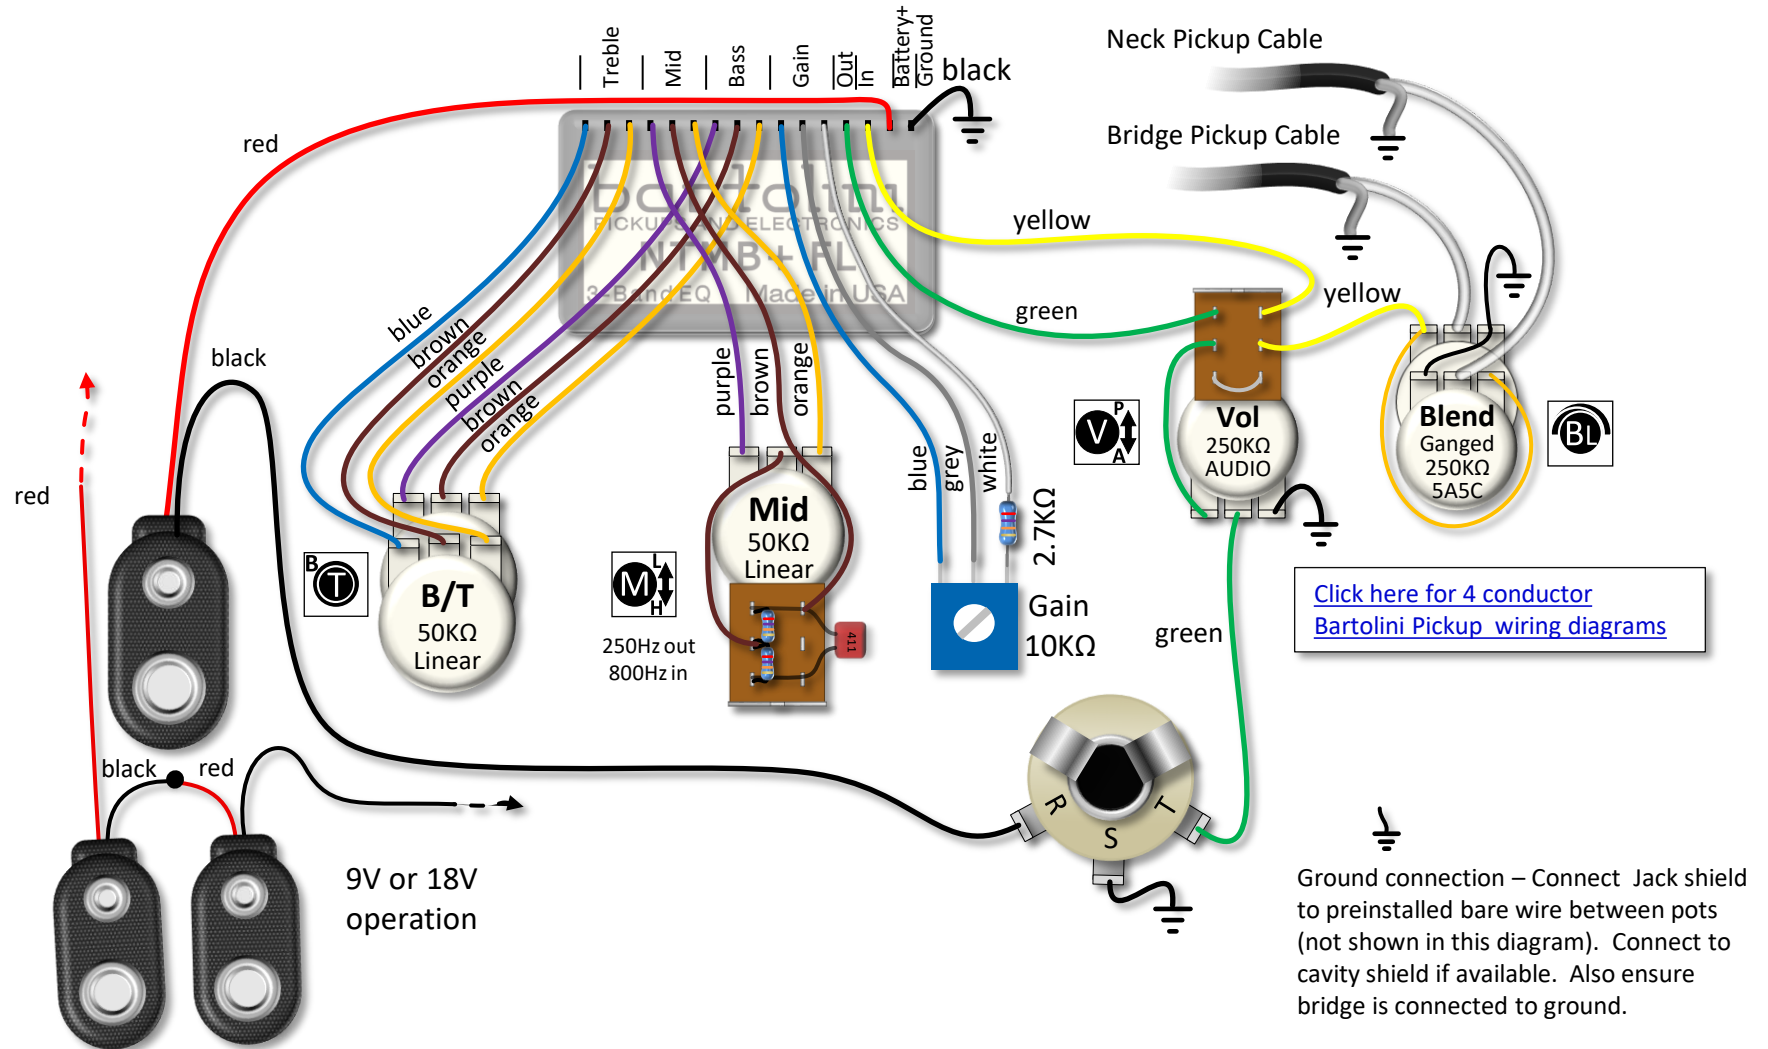

3 Band NTMB+FL Preamp active/passive, 4 Pots, Push/Pull Mid

Ordering Details:

Model/SKU	Description	UPC
HR-4.6AP/918FL	3 Band EQ FL, 4 Pots: (Volume with Pull-Bypass Switch) (Blend) (Mid with 250/800Hz push-pull) (Treble/Bass Stack)	682384502174
HR-4.6APJ/918FL	3 Band EQ FL, 4 Pots Jazz Layout: (Volume with Pull-Bypass Switch) (Blend) (Mid with 250/800Hz push-pull) (Treble/Bass Stack)	682384503300