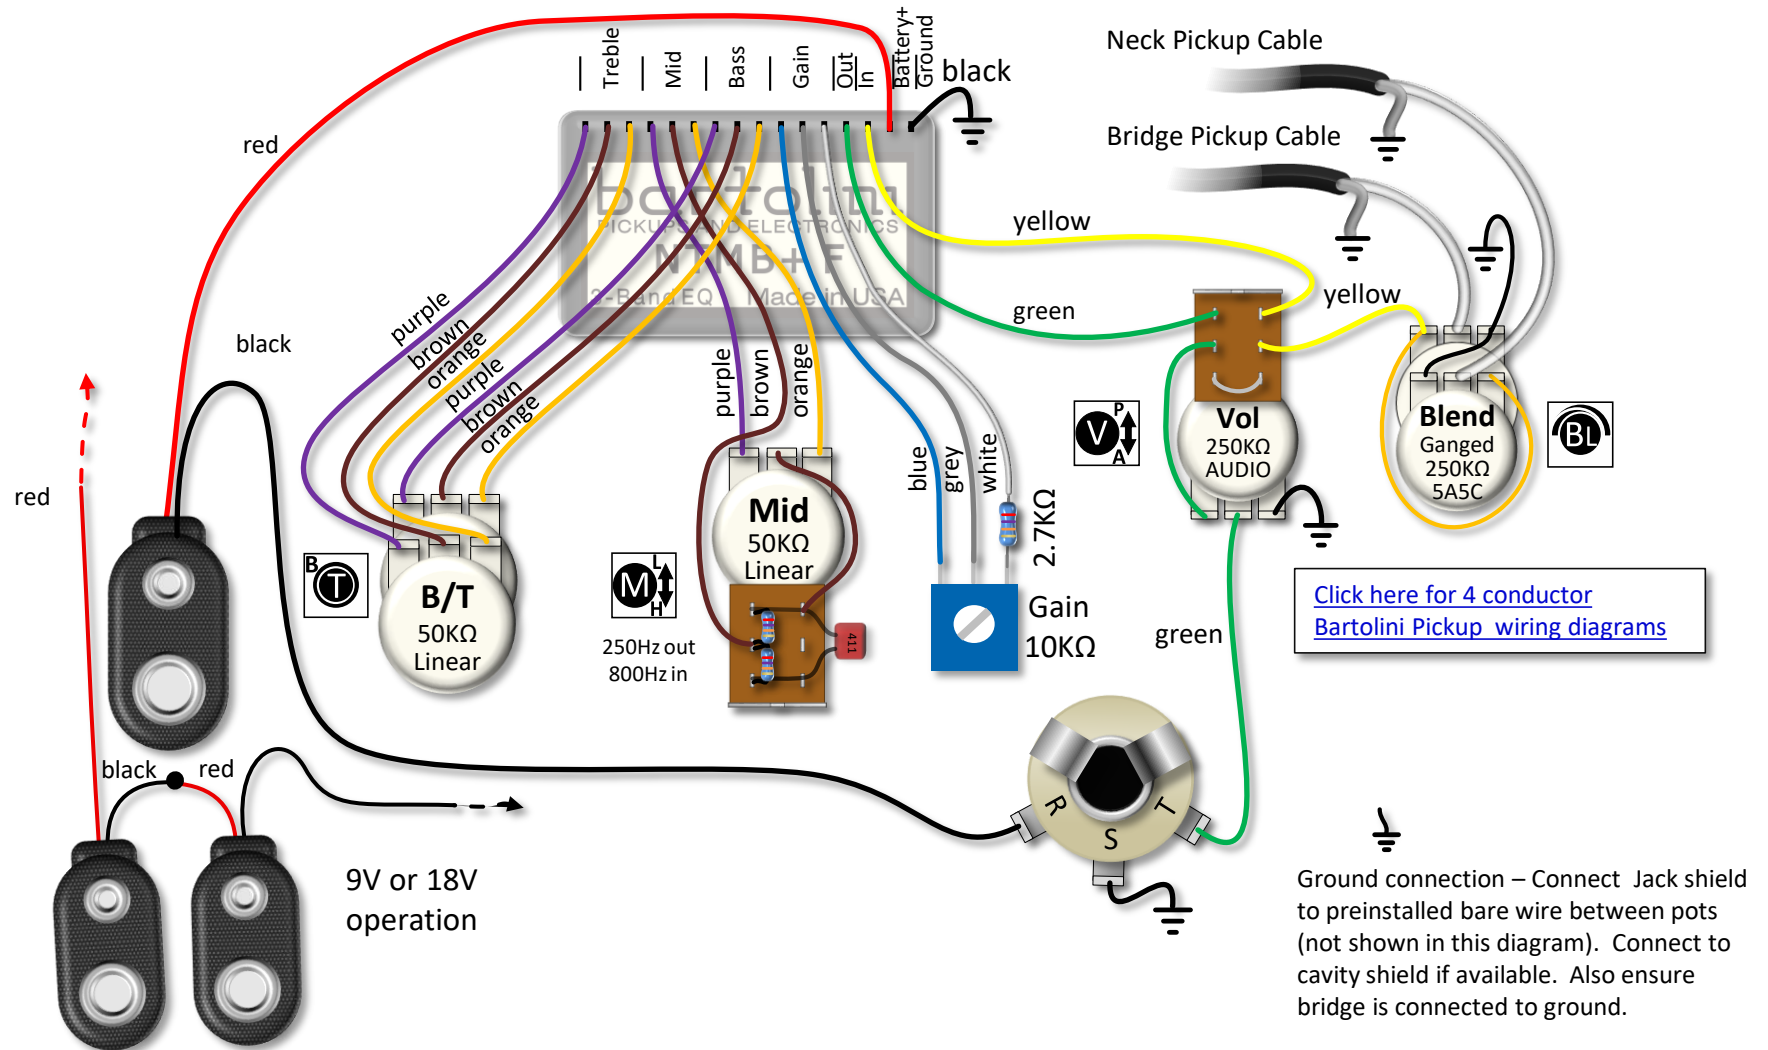

3 Band NTMB+F Preamp active/passive, 4 Pots, Push/Pull Mid

Ordering Details:

Model/SKU	Description	UPC
HR-4.6AP/918	3 Band EQ, 4 Pots: (Volume with Pull-Bypass Switch) (Blend) (Mid with 250/750Hz push-pull) (Treble/Bass Stack)	682384502174
HR-4.6APJ/918	3 Band EQ, 4 Pots Jazz Layout: (Volume with Pull-Bypass Switch) (Blend) (Mid with 250/750Hz push-pull) (Treble/Bass Stack)	682384503850