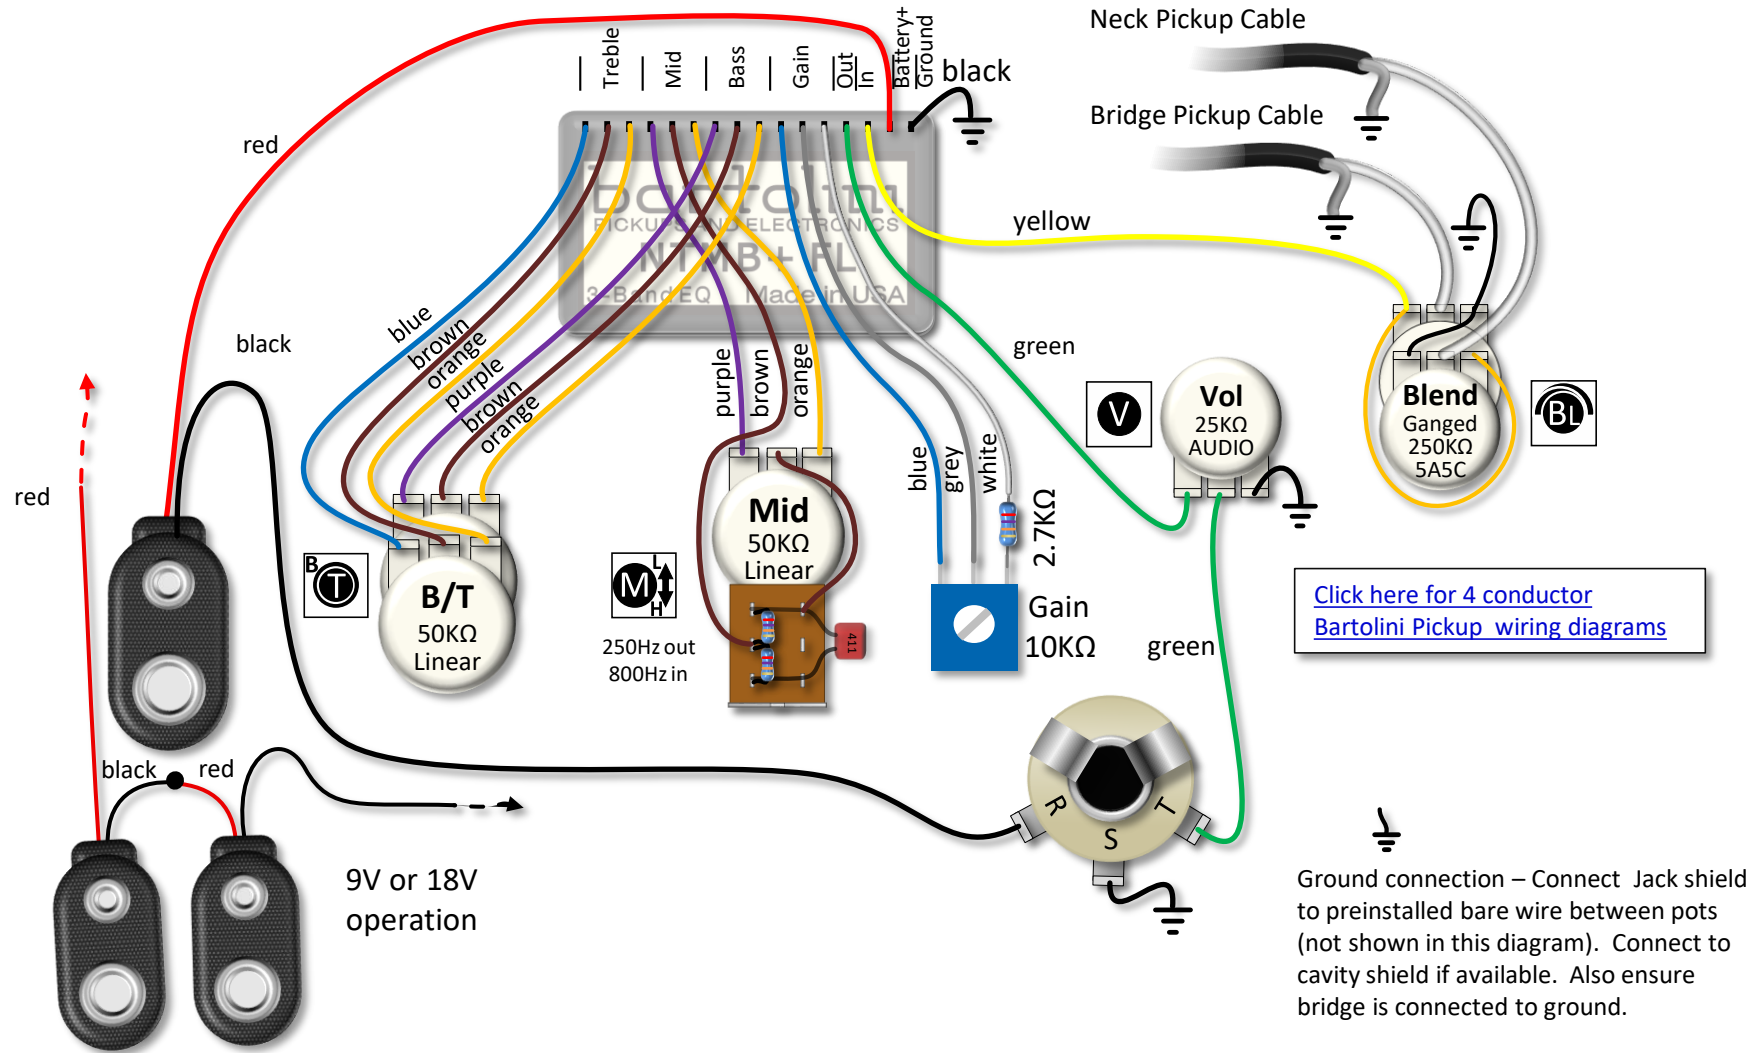

3 Band NTMB+FL Preamp 4 Pots, Push/Pull Mid

[Click here for 4 conductor Bartolini Pickup wiring diagrams](#)

Ordering Details:

Model/SKU	Description	UPC
HR-4.6/918FL	3 Band EQ, FL, 4 Pots: (Volume) (Blend) (Mid with 250/800Hz push-pull) (Treble/Bass Stack)	682384506417
HR-4.6J/918FL	3 Band EQ, FL, 4 Pots Jazz Layout: (Volume) (Blend) (Mid with 250/800Hz push-pull) (Treble/Bass Stack)	682384503850