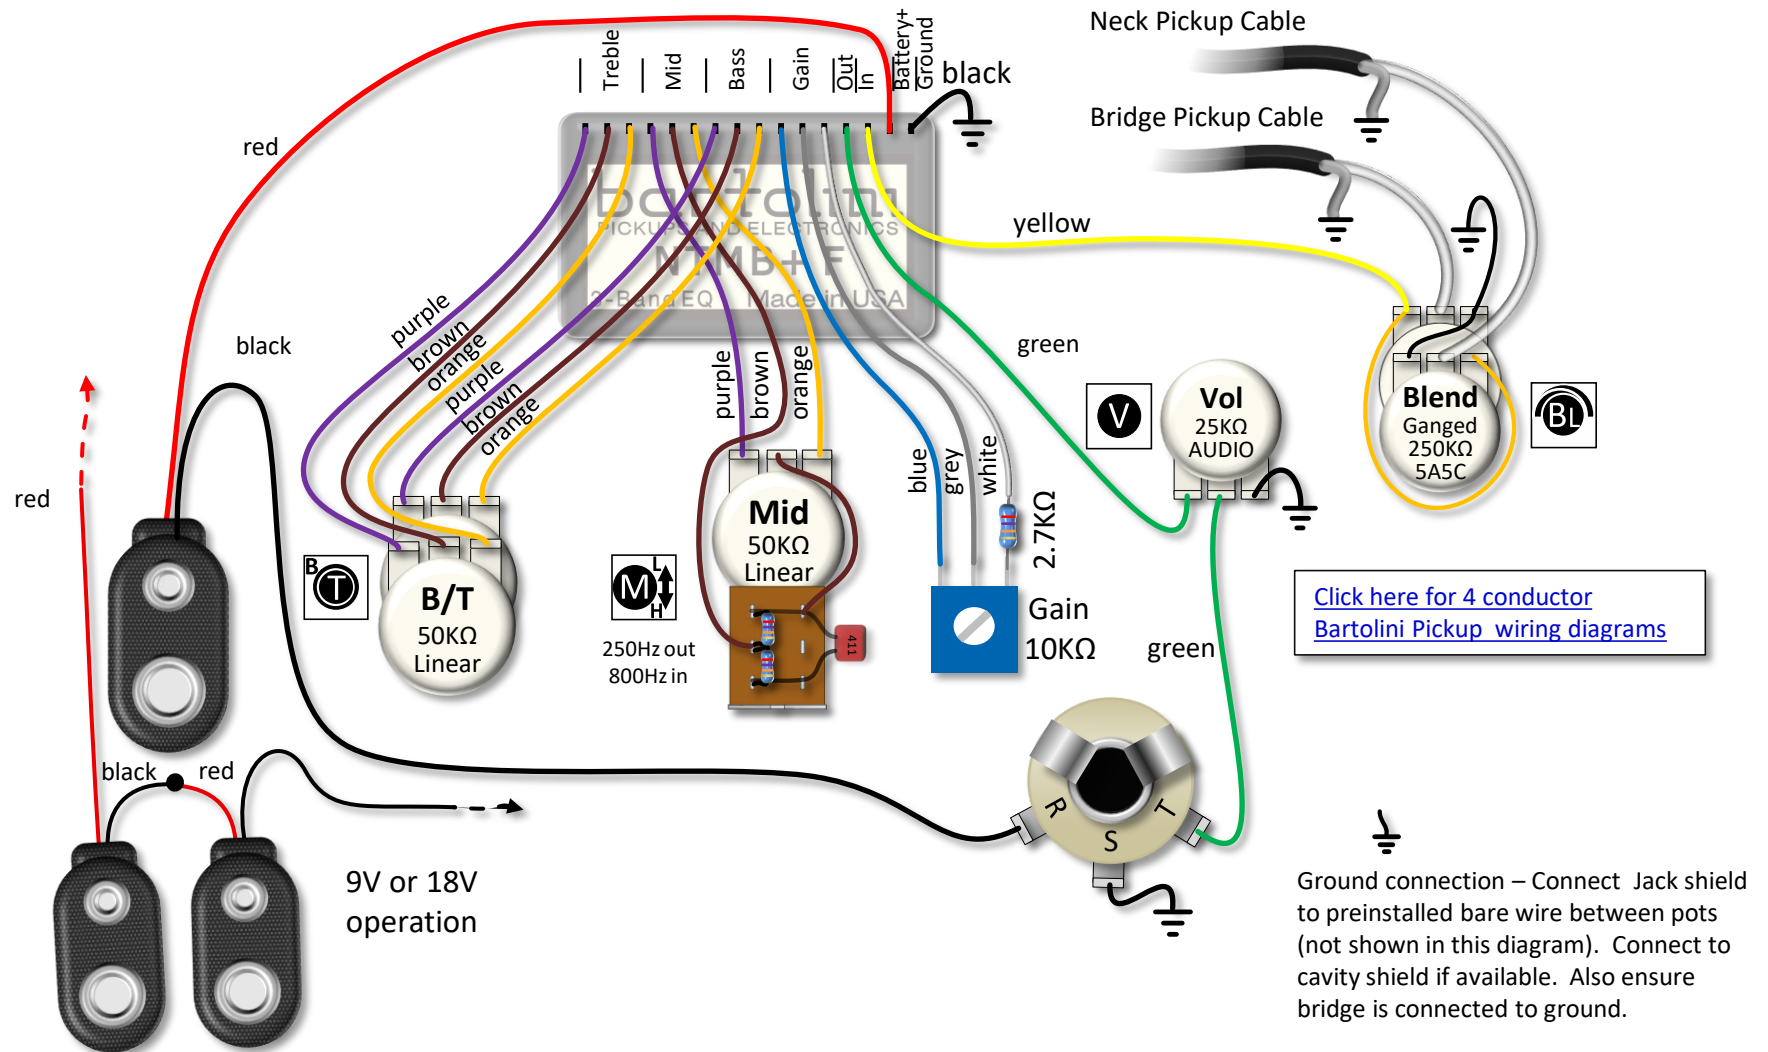

3 Band NTMB+F Preamp 4 Pots, Push/Pull Mid

Ordering Details:

Model/SKU	Description	UPC
HR-4.6/918	3 Band EQ, 4 Pots: (Volume) (Blend) (Mid with 250/800Hz push-pull) (Treble/Bass Stack)	682384500101
HR-4.6J/918	3 Band EQ, 4 Pots Jazz Layout: (Volume) (Blend) (Mid with 250/800Hz push-pull) (Treble/Bass Stack)	682384503850