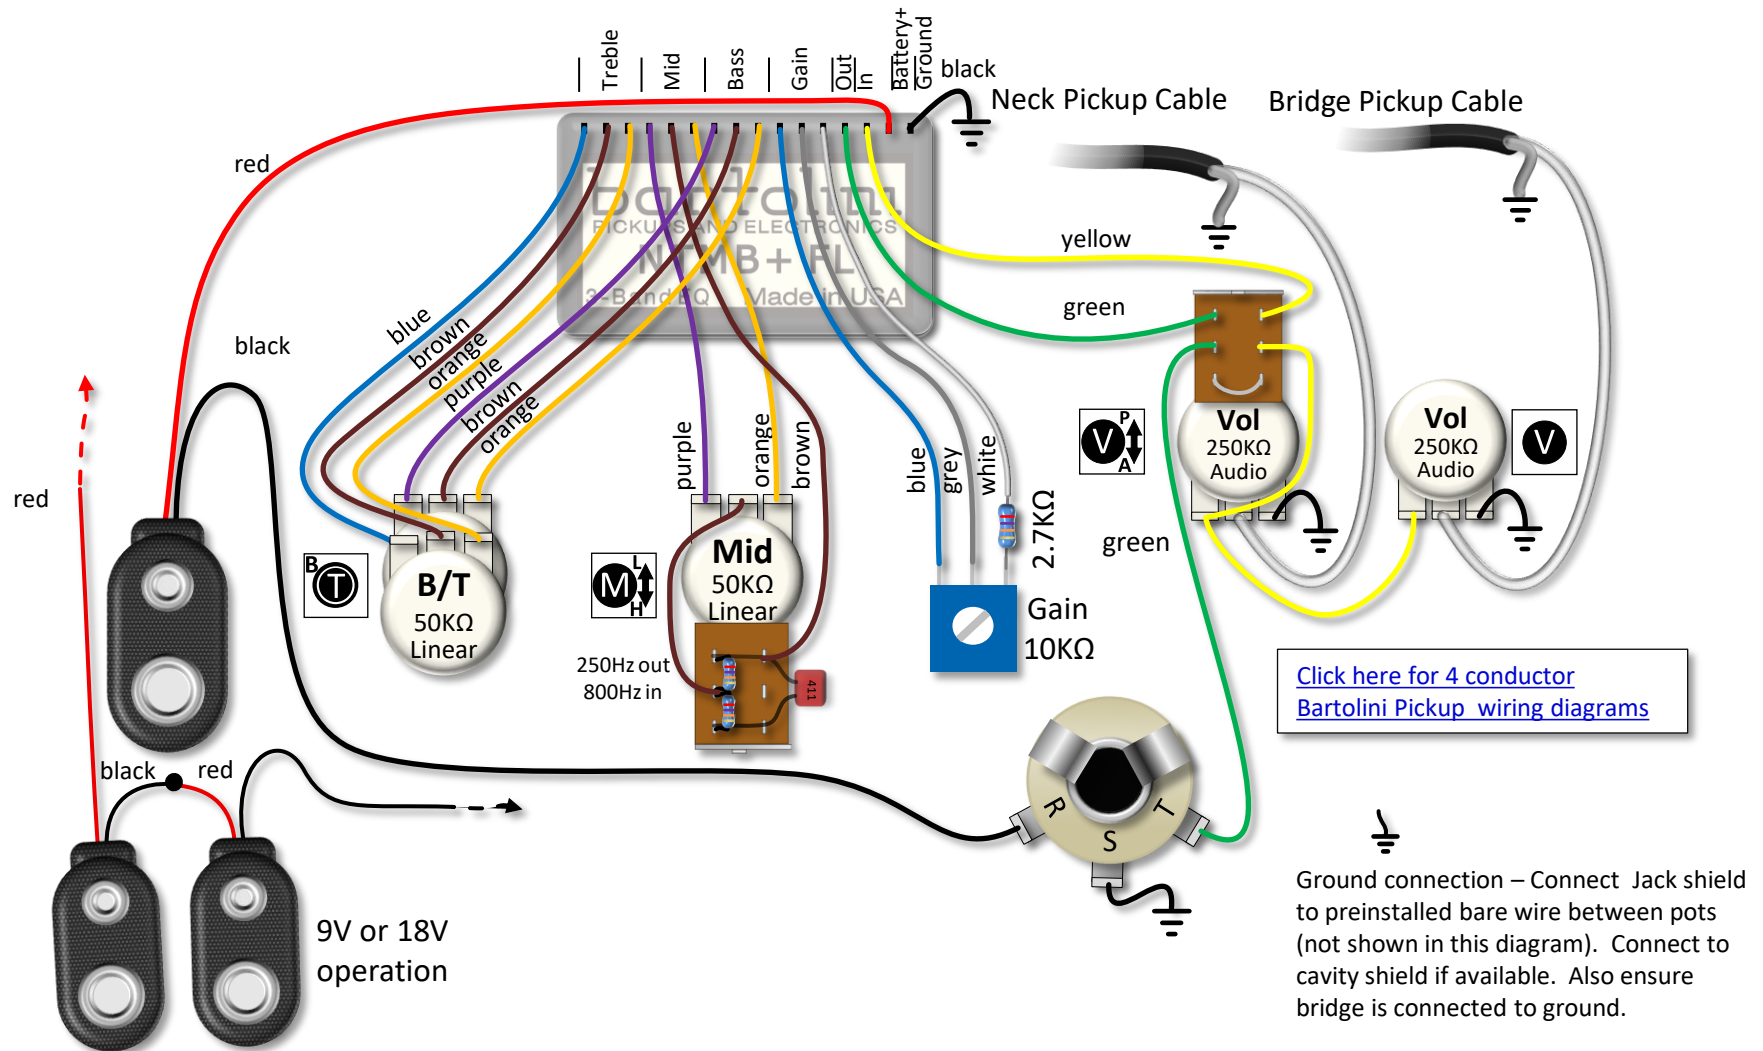

3 Band NTMB+FL Preamp active/passive, 4 Pots, Push/Pull Mid

Ordering Details:

Model/SKU	Description	UPC
HR-4.4AP/918FL	3 Band EQ, FL, 4 Pots: (Neck Volume) (Bridge Volume) (Mid with 250/800Hz push-pull) (Treble/Bass Stack)	682384504772
HR-4.4APJ/918FL	3 Band EQ, FL, 4 Pots Jazz Layout: (Neck Volume w/ Pull-Bypass Switch) (Bridge Volume) (Mid push-pull 250/800Hz) (Treble/Bass Stack)	682384506561