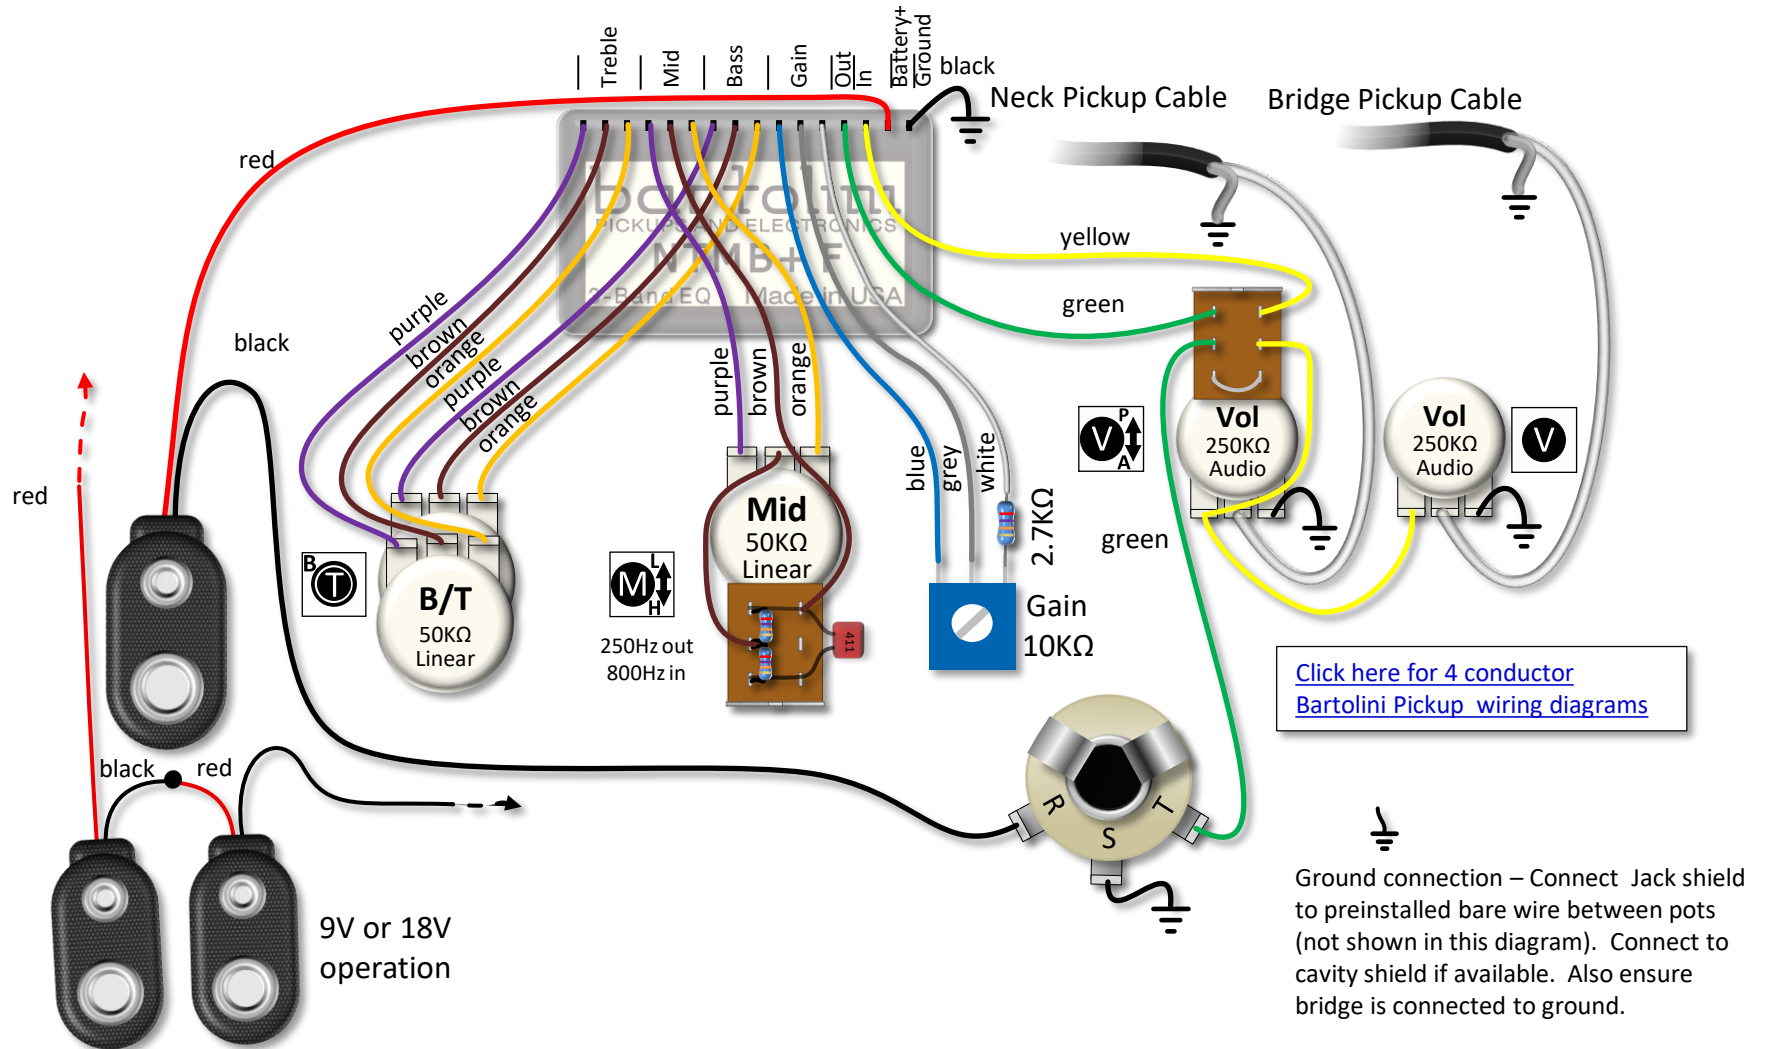

3 Band NTMB+F Preamp active/passive, 4 Pots, Push/Pull Mid

Ordering Details:

Model/SKU	Description	UPC
HR-4.4AP/918	3 Band EQ, 4 Pots: (Volume with Pull-Bypass Switch) (Blend) (Mid with 250/800Hz push-pull) (Treble/Bass Stack))	682384505496
HR-4.4APJ/918	3 Band EQ, 4 Pots Jazz Layout: (Neck Volume with Pull-Bypass Switch) (Bridge Volume) (Mid with 250/800Hz push-pull) (Treble/Bass Stack)	682384506523