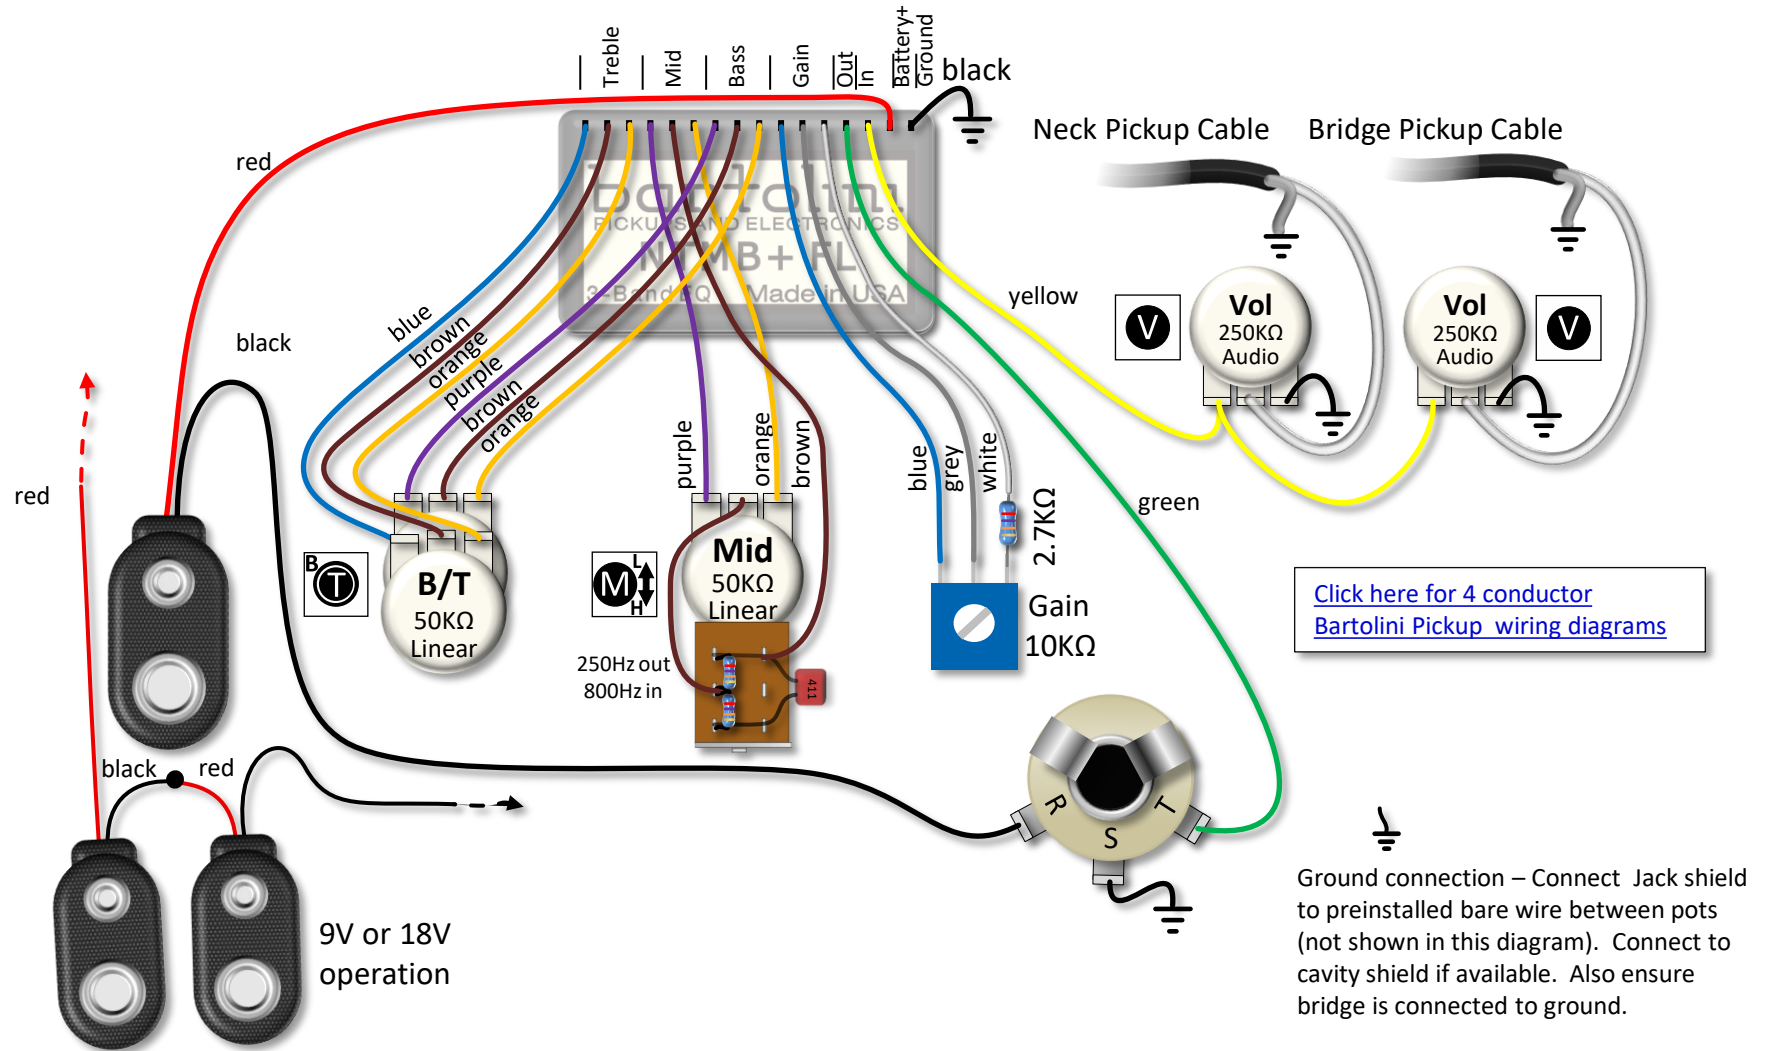

## 3 Band NTMB+FL Preamp 4 Pots, Push/Pull Mid

### Ordering Details:

Model/SKU	Description	UPC
<a href="#">HR-4.4/918FL</a>	3 Band EQ, FL, 4 Pots: (Neck Volume) (Bridge Volume) (Mid with 250/800Hz push-pull) (Treble/Bass Stack)	682384504772
<a href="#">HR-4.4J/918FL</a>	3 Band EQ, FL, 4 Pots Jazz Layout: (Neck Volume) (Bridge Volume) (Mid with 250/800Hz push-pull) (Treble/Bass Stack)	682384506554