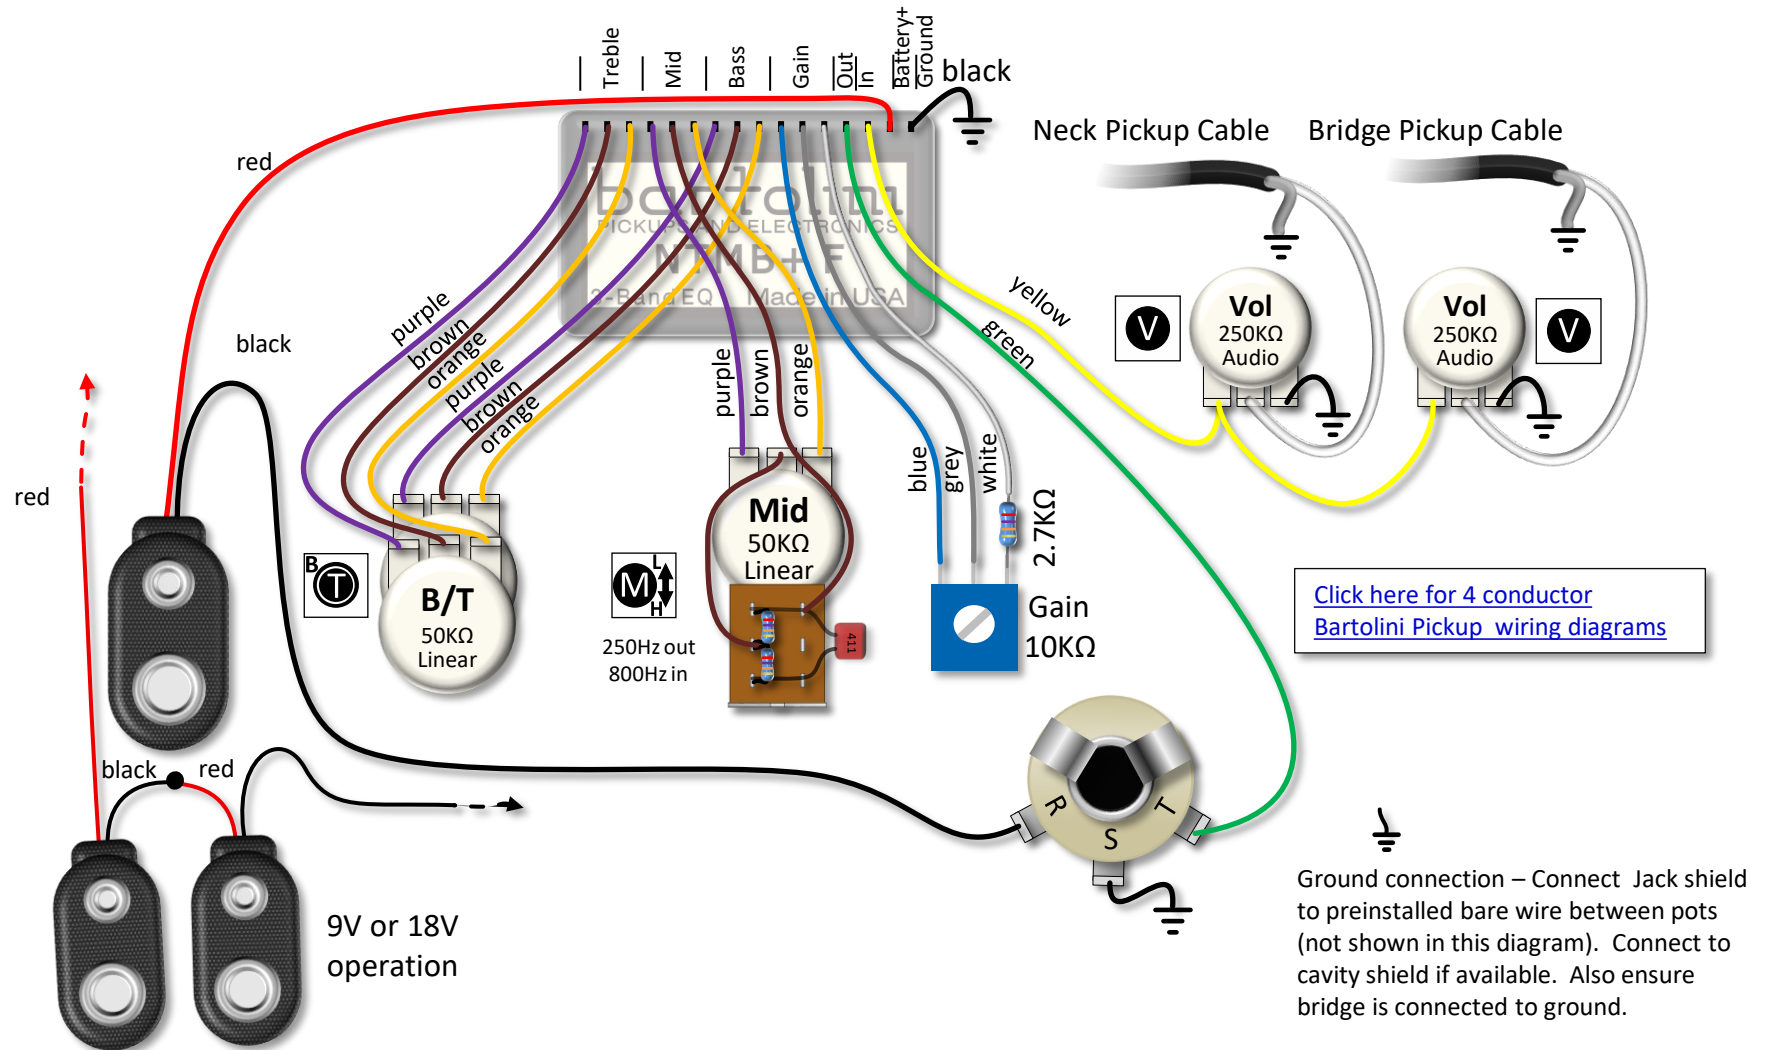

3 Band NTMB+F Preamp 4 Pots, Push/Pull Mid

Ordering Details:

Model/SKU	Description	UPC
HR-4.4/918	3 Band EQ, 4 Pots: (Neck Volume) (Bridge Volume) (Mid with 250/800Hz push-pull) (Treble/Bass Stack)	682384502150
HR-4.4J/918	3 Band EQ, 4 Pots Jazz Layout: (Volume) (Blend) (Mid with 250/800Hz push-pull) (Treble/Bass Stack)	682384506516