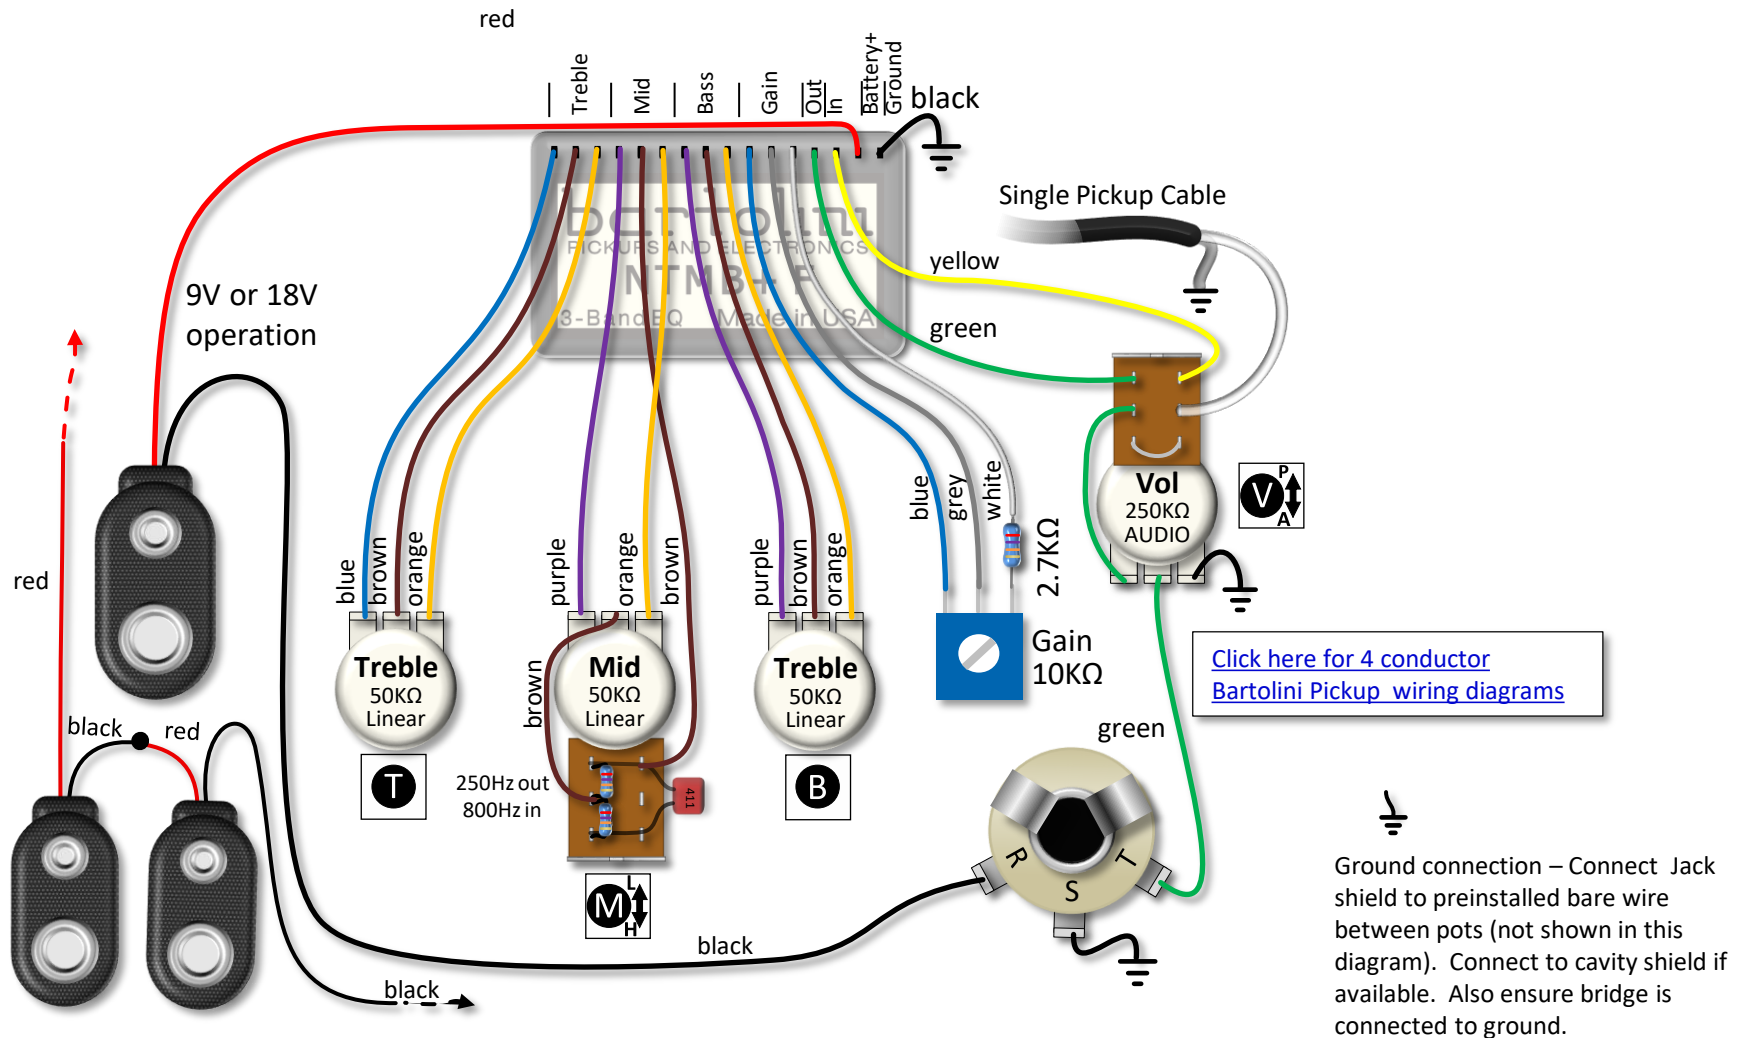

## 3 Band NTMB+FL Preamp, active-passive, 4 Pots, push/pull mid

### Ordering Details:

<https://bartolini.net/product/hr25fl/>

Model/SKU	Description	UPC
HR-2.5AP/918FL	3 Band EQ, FL, 4 Pots: (Volume with Pull-Bypass Switch) (Treble) (Mid with 250/800Hz push-pull) (Bass)	682384504079