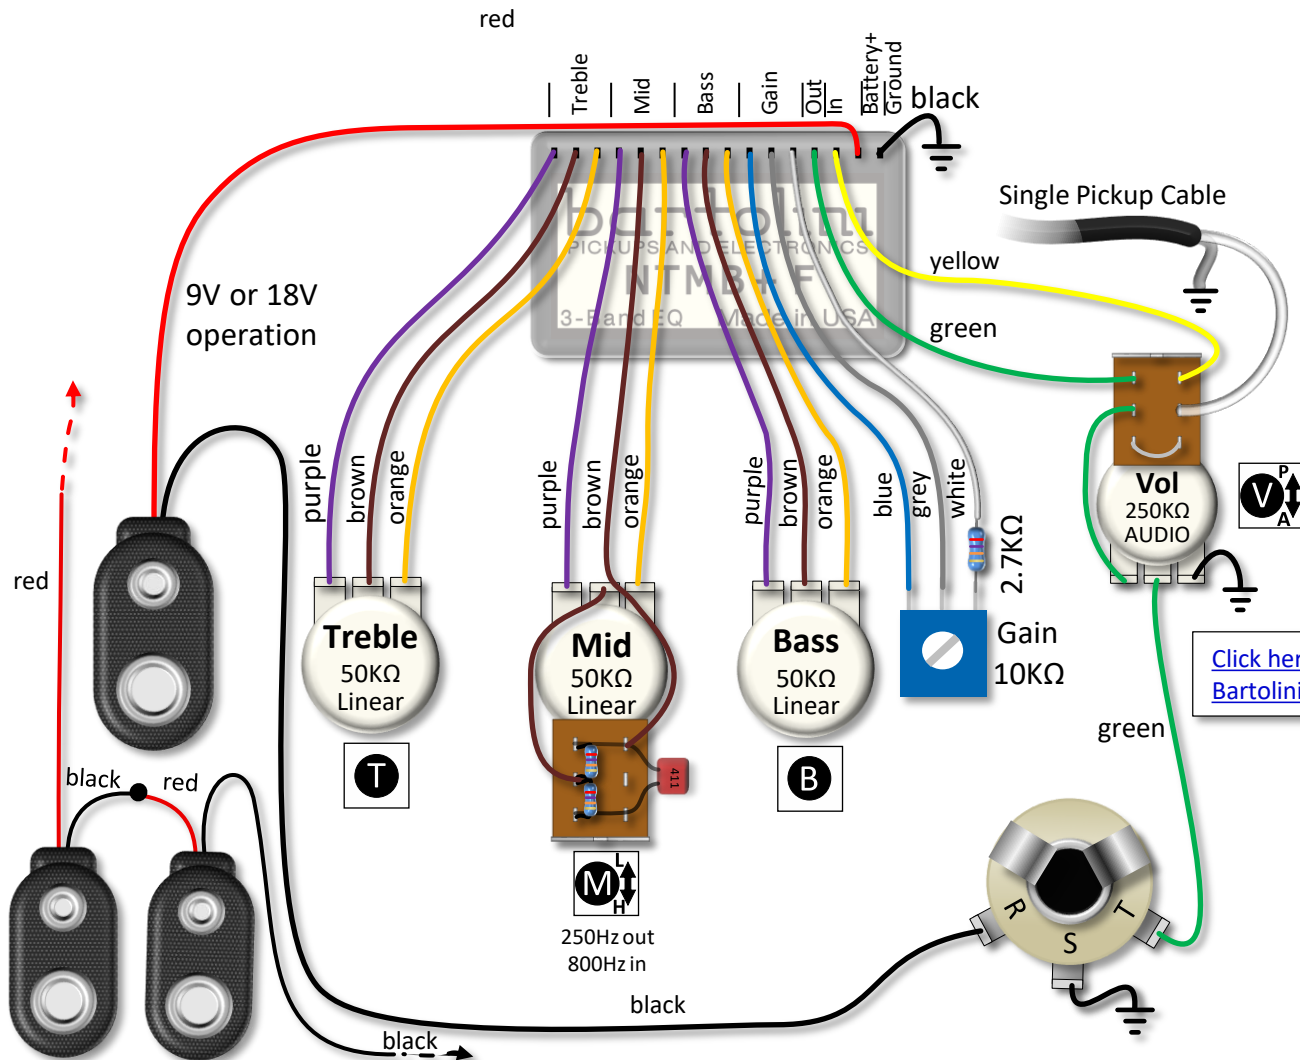

3 Band NTMB+FL Preamp, active-passive, 4 Pots, push/pull mid

Ordering Details:

<https://bartolini.net/product/hr25fl/>

Model/SKU	Description	UPC
HR-2.5AP/918FL	3 Band EQ, FL, 4 Pots: (Volume with Pull-Bypass Switch) (Treble) (Mid with 250/800Hz push-pull) (Bass)	682384504079