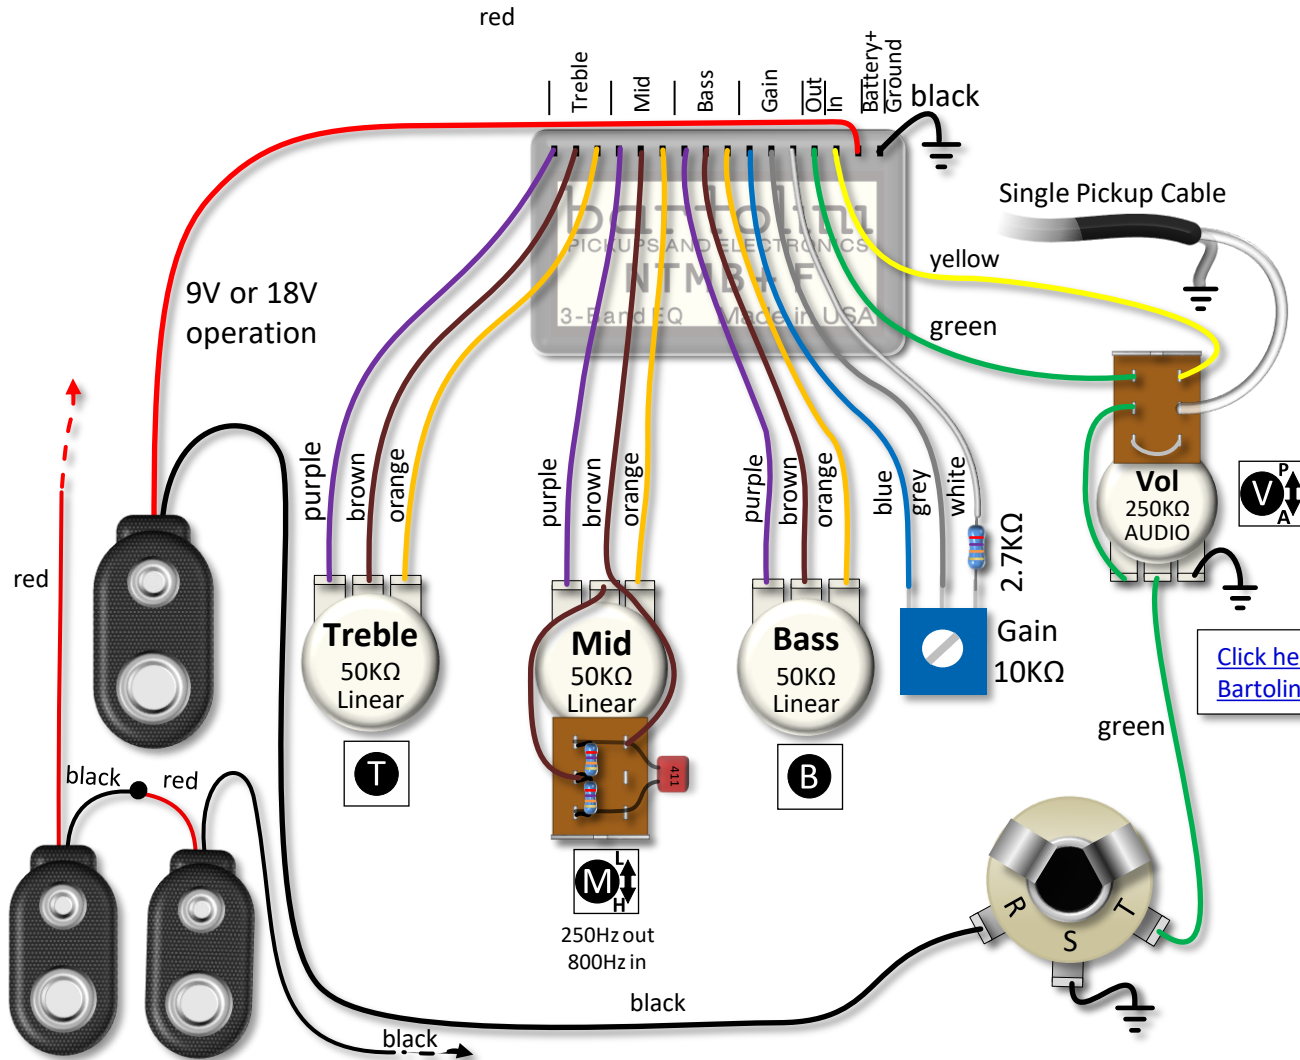

3 Band NTMB+F Preamp active-passive, 4 Pots, push/pull mid

Ordering Details:

<https://bartolini.net/product/hr25/>

Model/SKU

Description

UPC

HR-2.5AP/918

3 Band EQ, 4 Pots: (Volume with Pull-Bypass Switch) (Treble) (Mid with 250/800Hz push-pull) (Bass)