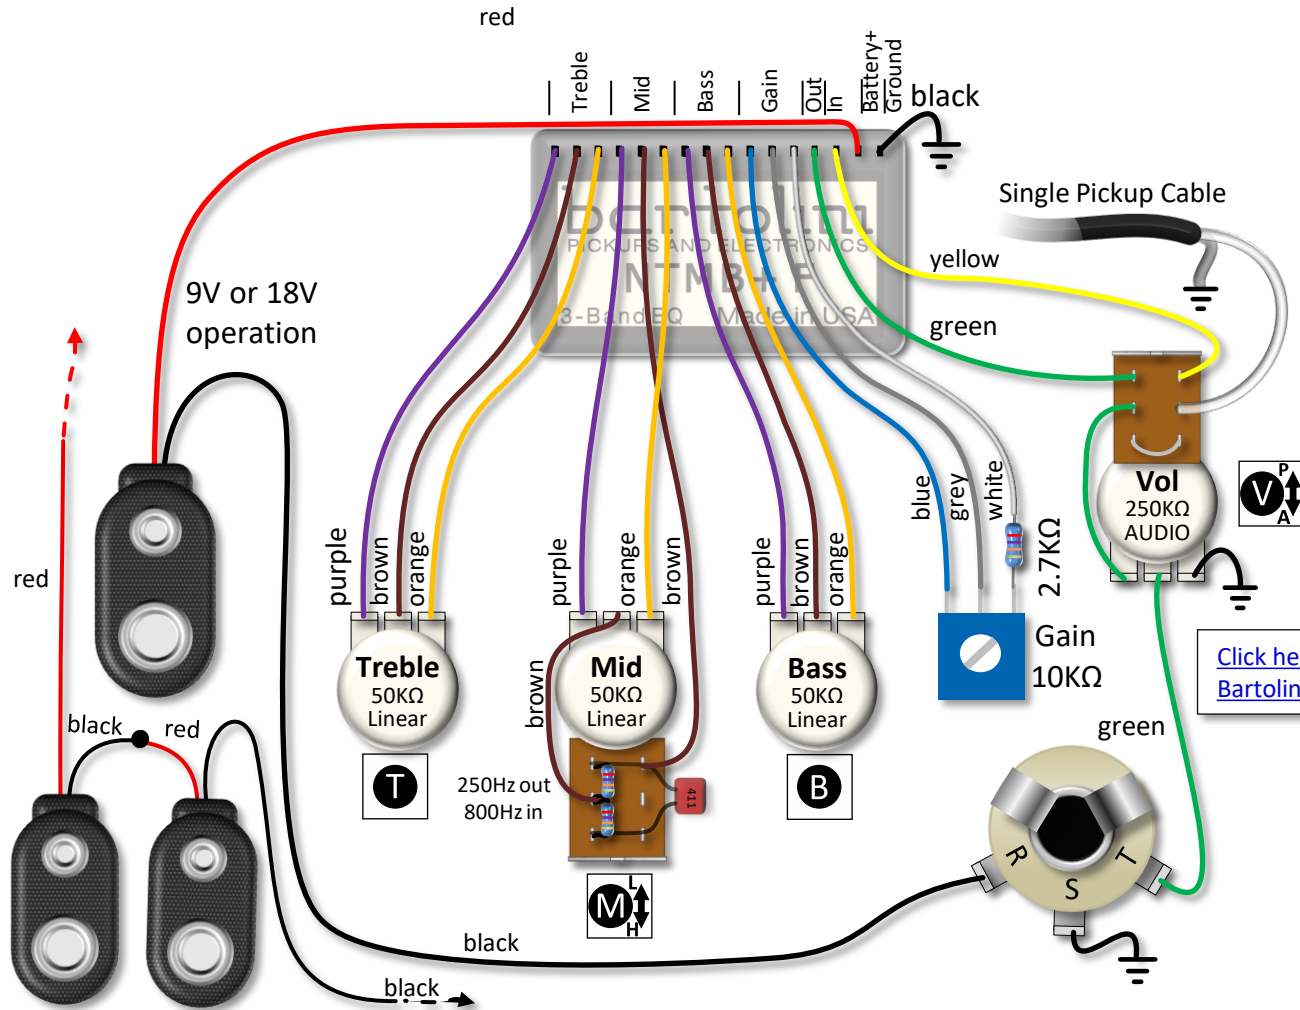

## 3 Band NTMB+F Preamp active-passive, 4 Pots, push/pull mid

### Ordering Details:

<https://bartolini.net/product/hr25/>

Model/SKU

Description

UPC

HR-2.5AP/918

3 Band EQ, 4 Pots: (Volume with Pull-Bypass Switch) (Treble) (Mid with 250/800Hz push-pull) (Bass)

682384500033