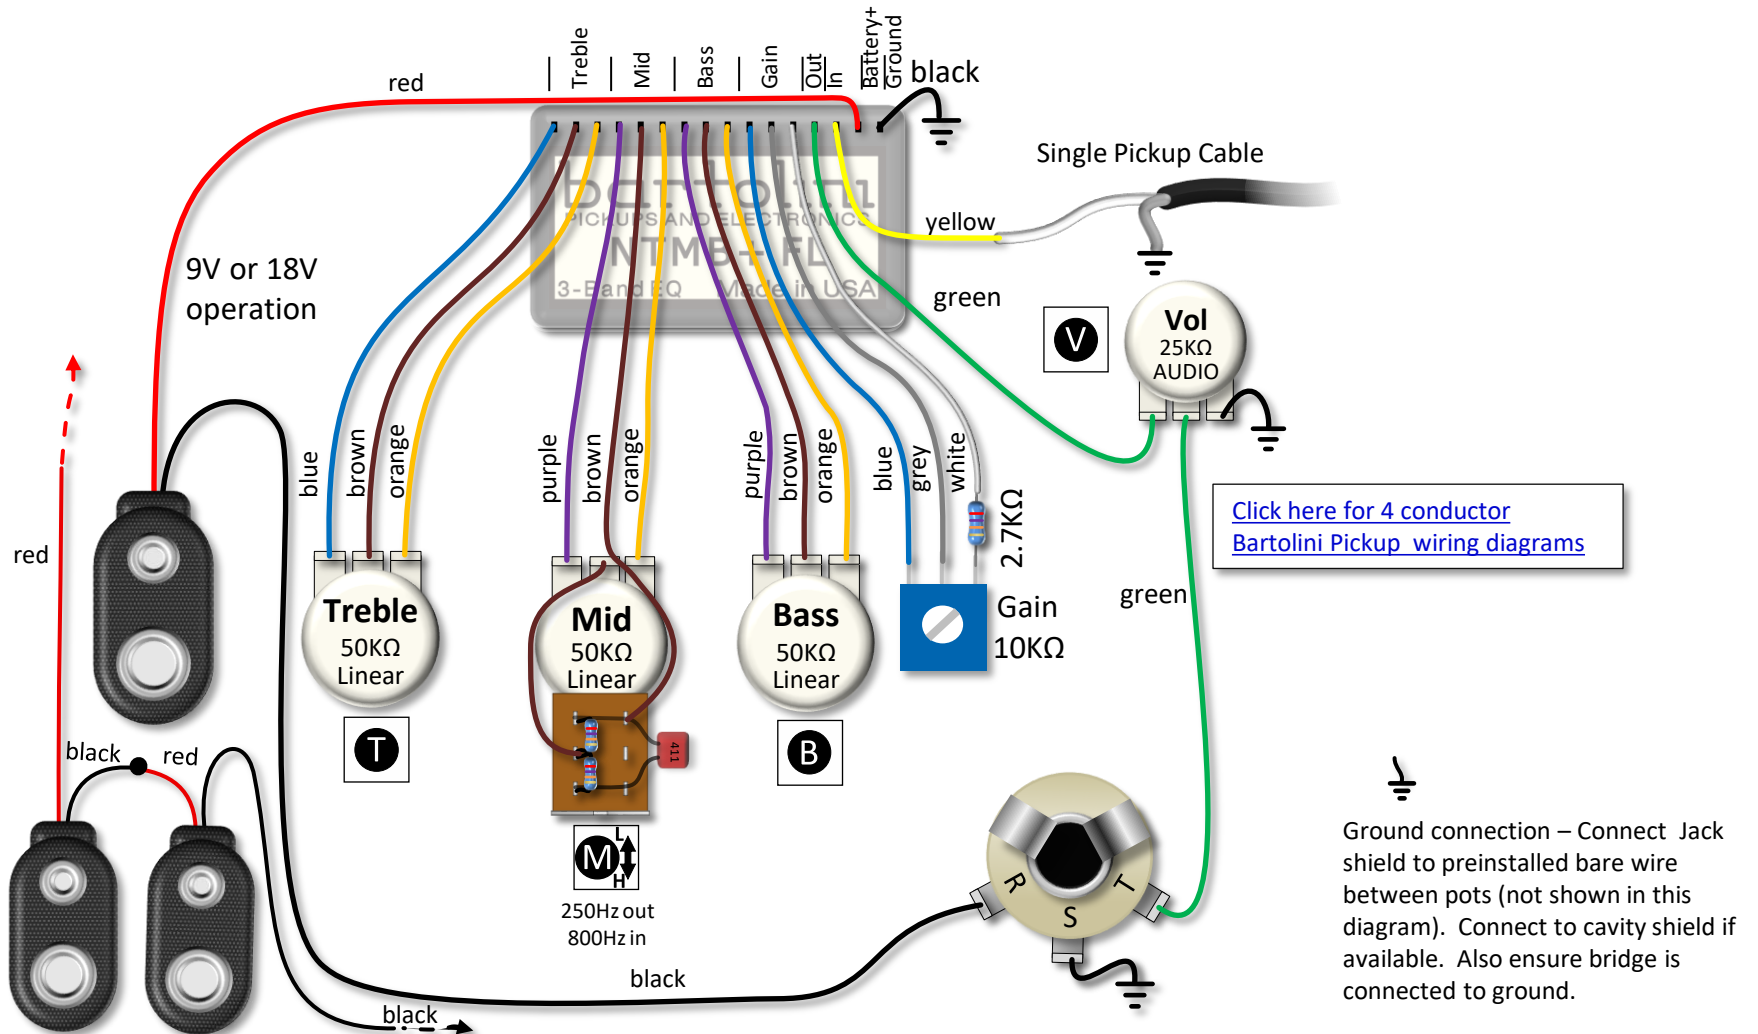

3 Band NTMB+FL Preamp, 4 Pots, push/pull mid

Ordering Details:

<https://bartolini.net/product/hr25fl/>

Model/SKU

Description

UPC

HR-2.5/918FL

3 Band EQ, FL, 4 Pots: (Volume) (Treble) (Mid with 250/800Hz push-pull) (Bass)