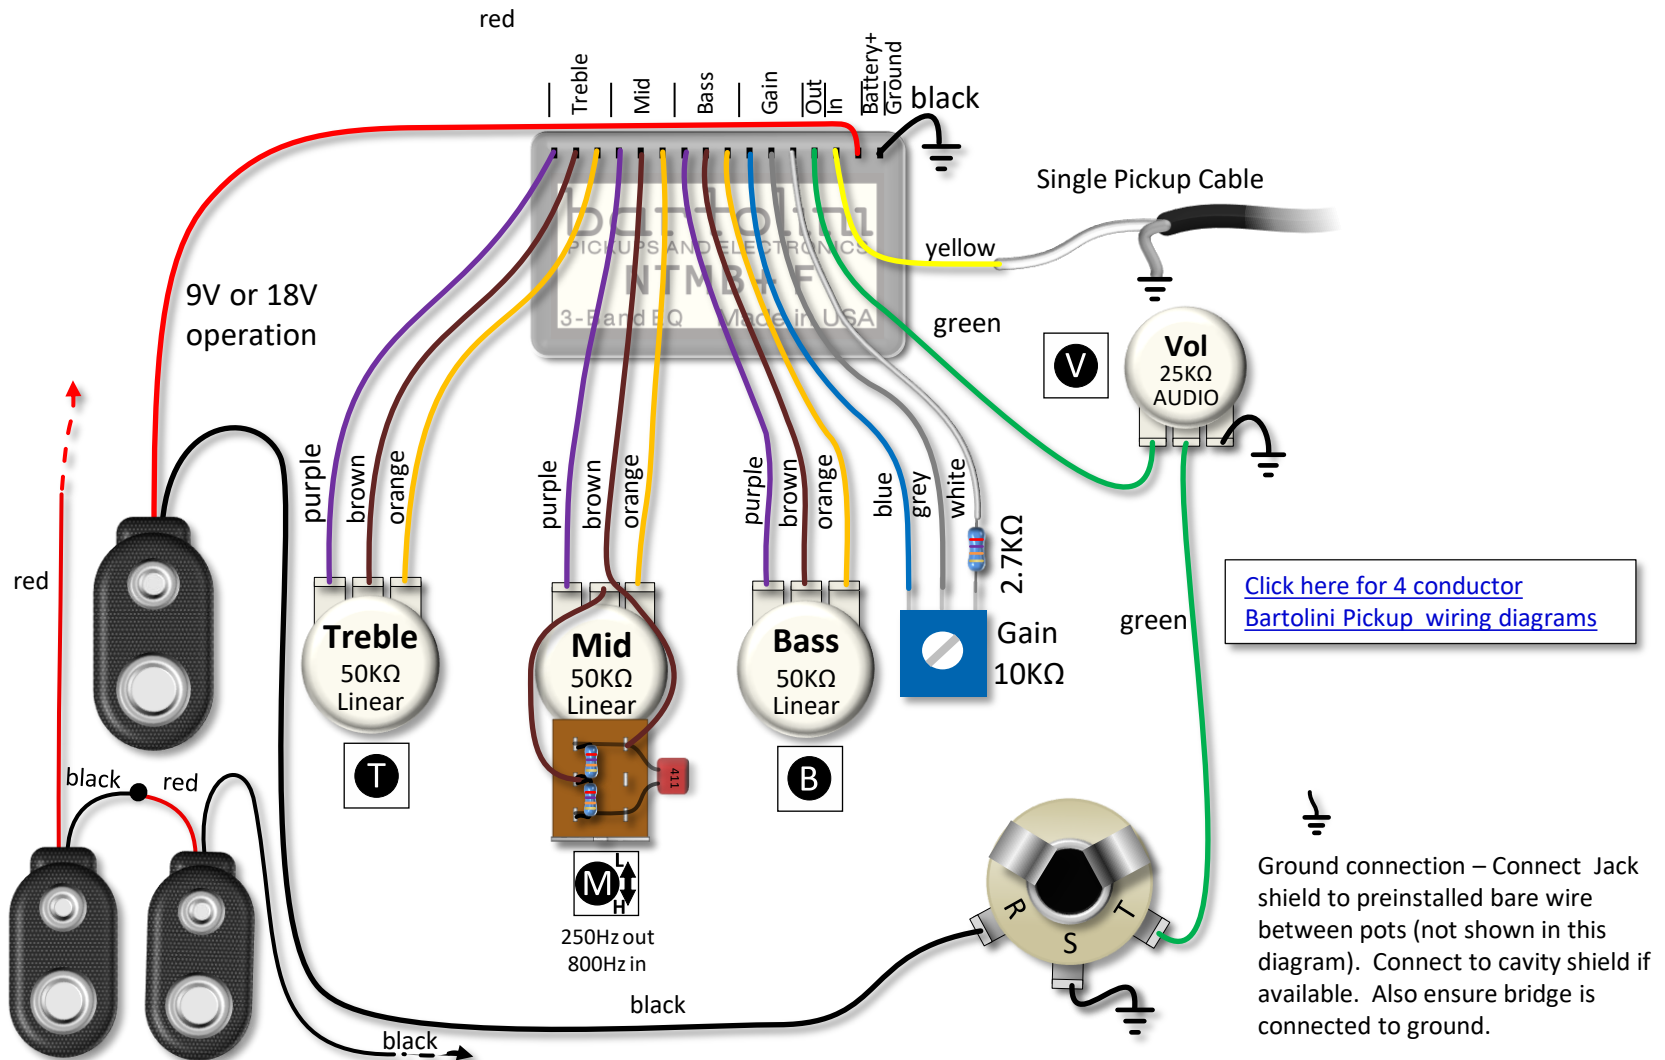

3 Band NTMB+F Preamp, 4 Pots, push/pull mid

Ordering Details:

<https://bartolini.net/product/hr25/>

Model/SKU

Description

UPC

HR-2.5/918

3 Band EQ, 4 Pots: (Volume) (Treble) (Mid with 250/800Hz push-pull) (Bass)