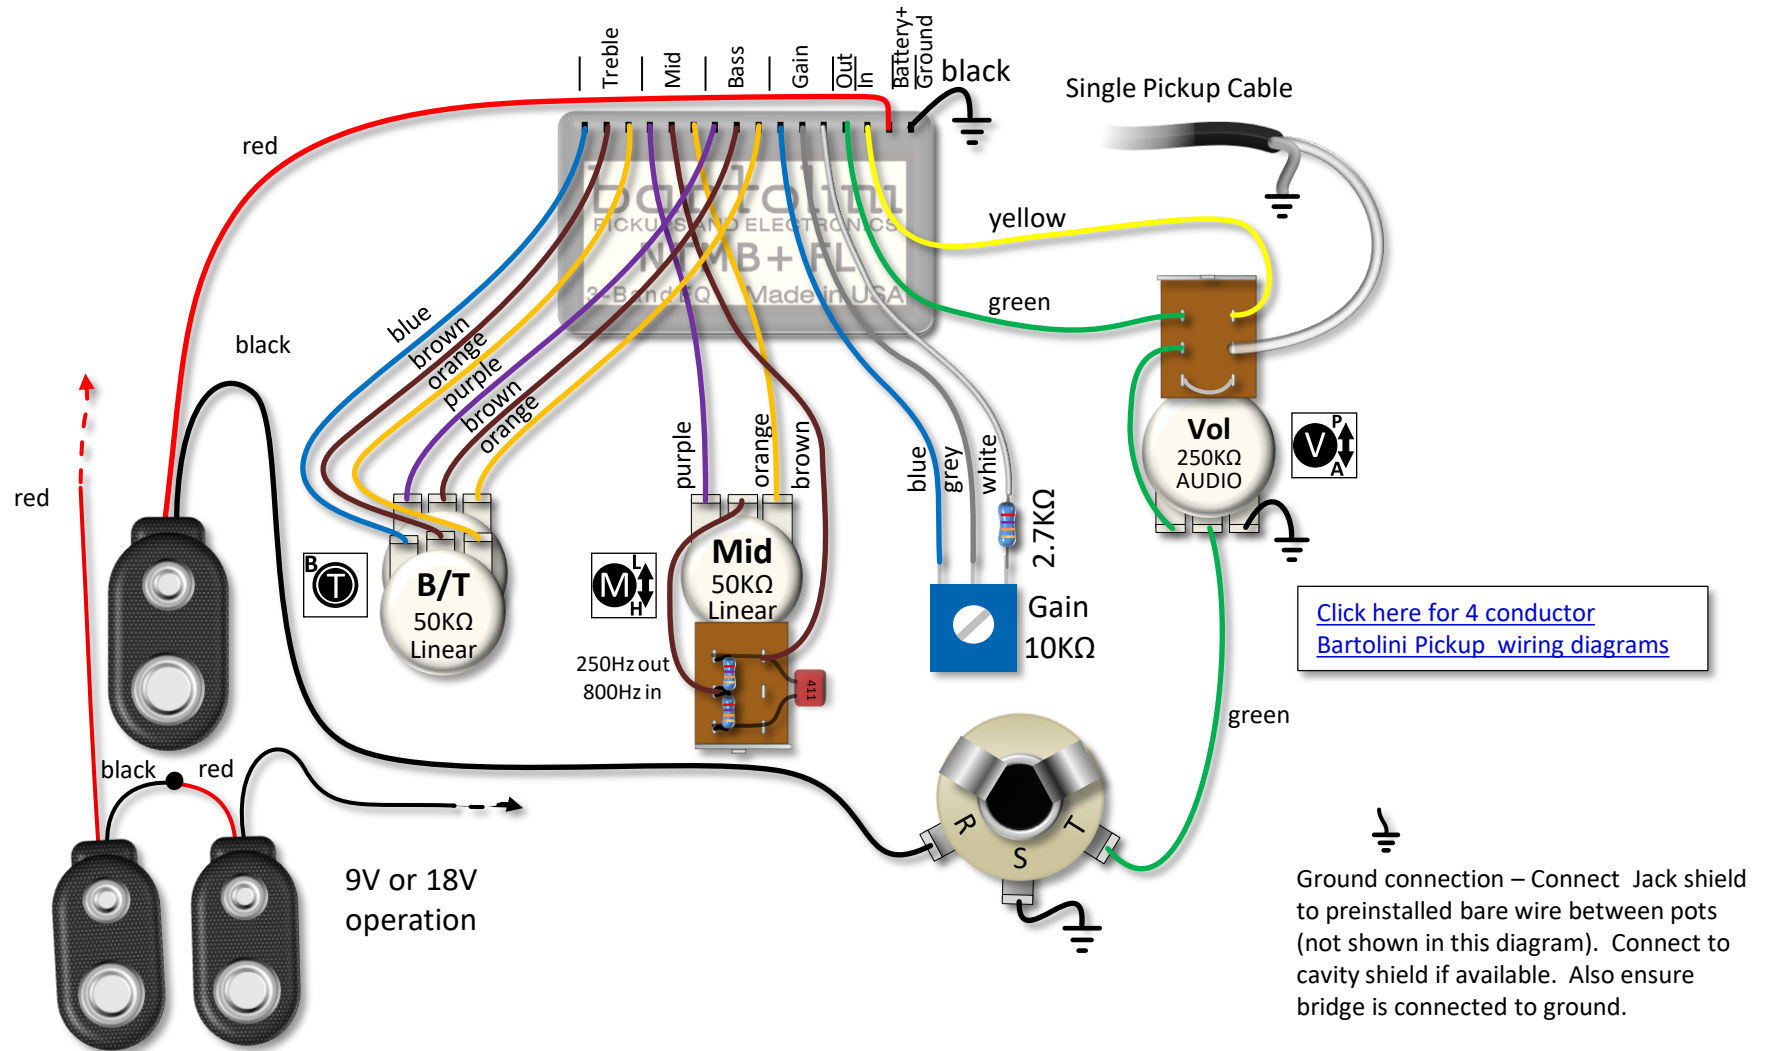

3 Band NTMB+FL Preamp active/passive for single pickup with 3 Pots, and a Push/Pull Mid

Ordering Details:

Model/SKU	Description	UPC
HR-2.4AP/918FL	3 Band EQ, 3 Pots: (Volume with Pull-Bypass Switch) (Mid with 250/800Hz push-pull) (Treble/Bass Stack)	682384504730