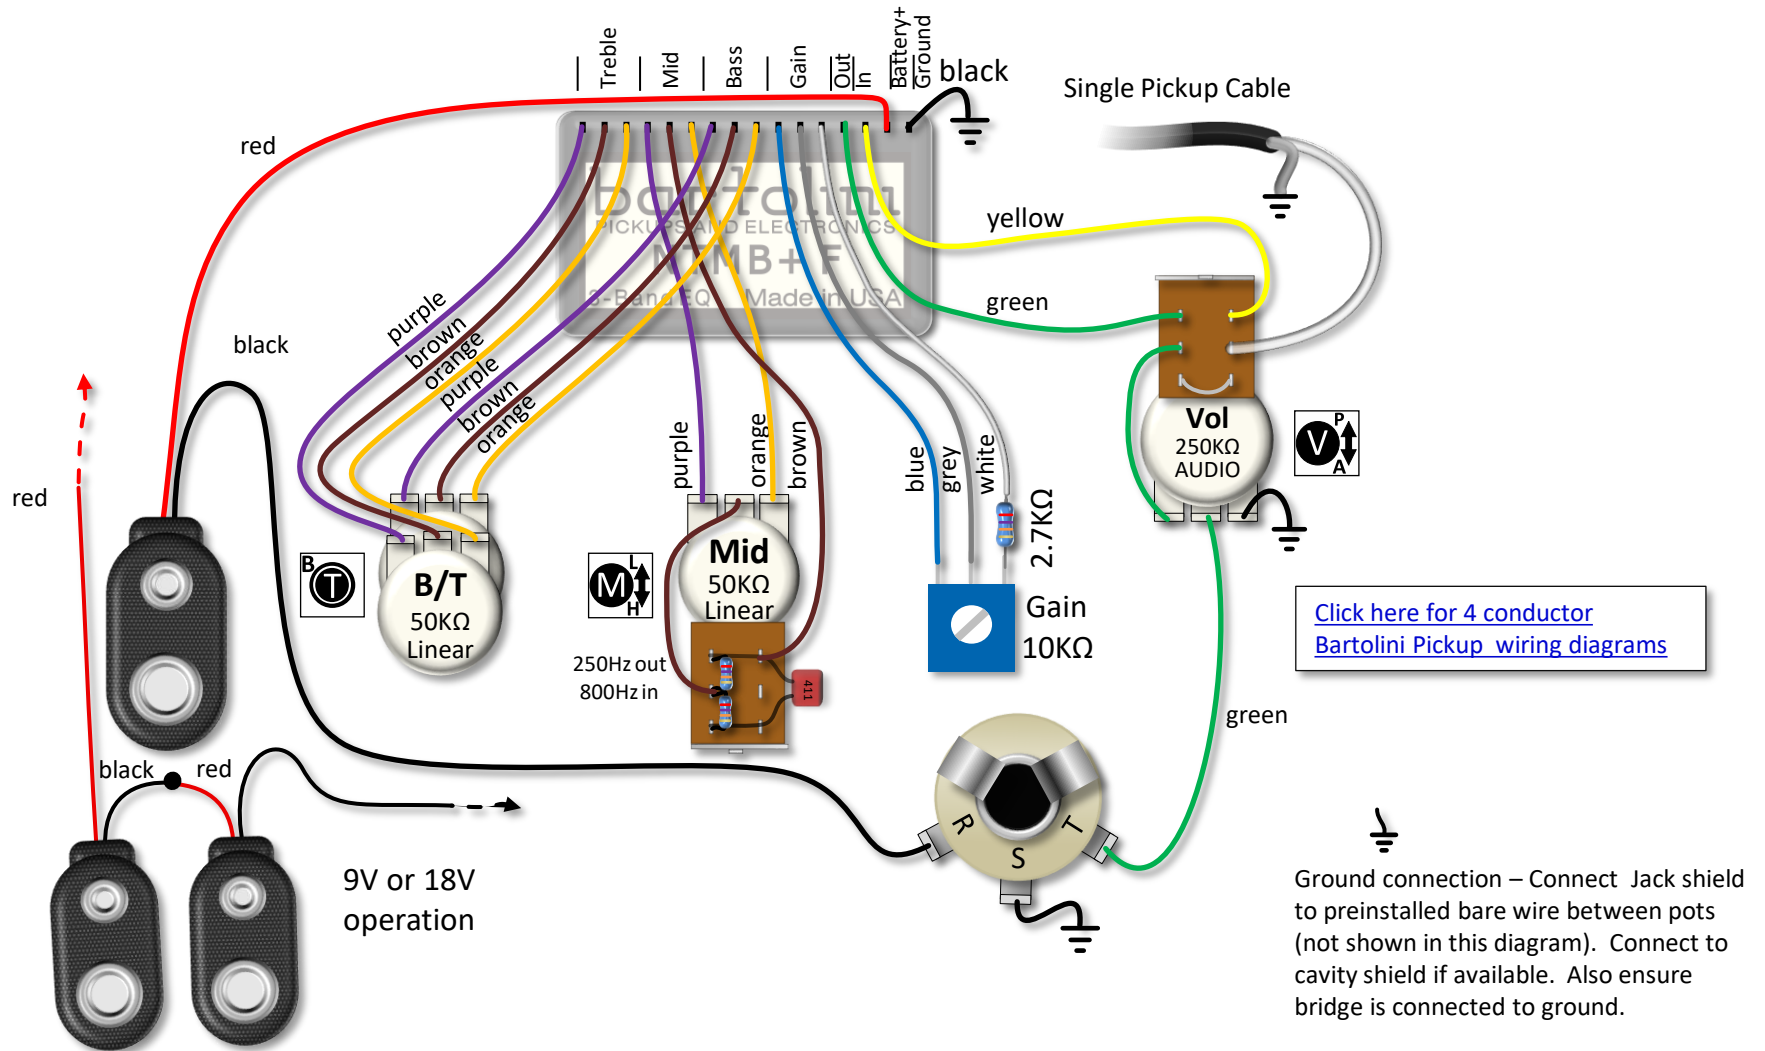

## 3 Band NTMB+F Preamp active/passive for single pickup with 3 Pots, and a Push/Pull Mid

### Ordering Details:

Model/SKU	Description	UPC
<a href="#">HR-2.4AP/918</a>	3 Band EQ, 3 Pots: (Volume with Pull-Bypass Switch) (Mid with 250/800Hz push-pull) (Treble/Bass Stack)	682384500026