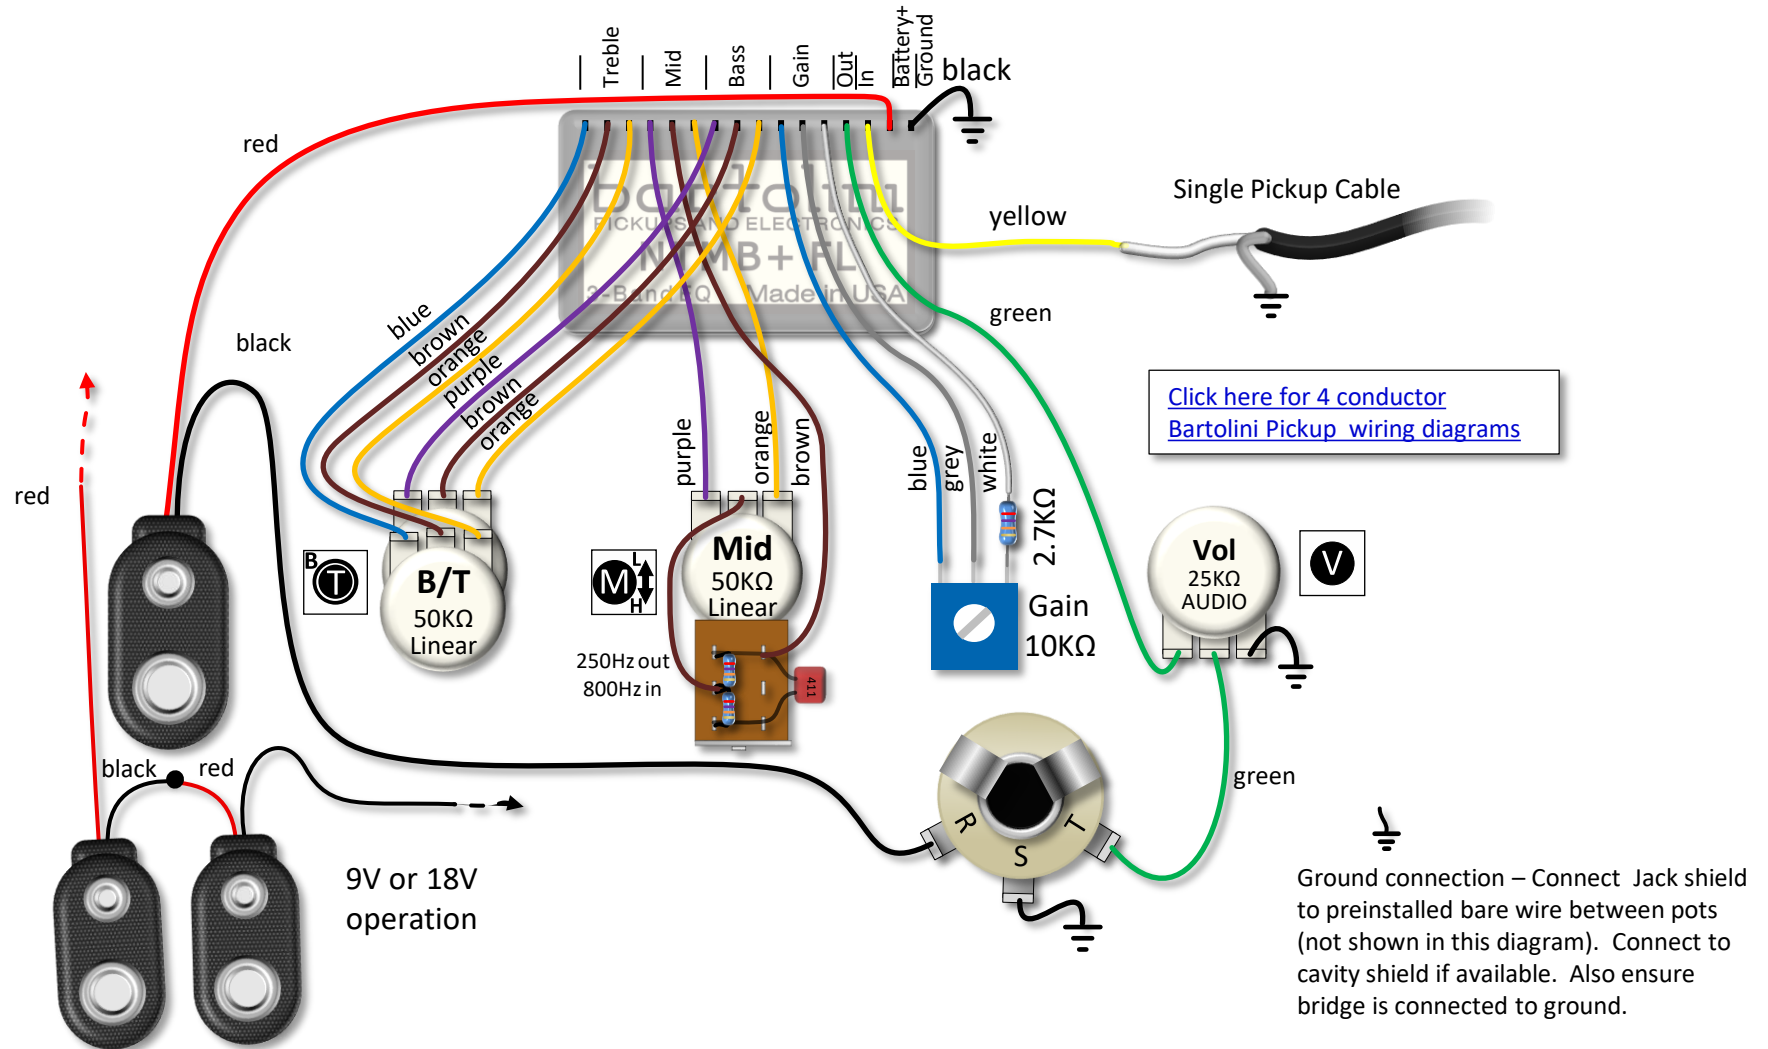

3 Band NTMB+FL Preamp for single pickup with 3 Pots, and a Push/Pull Mid

Ordering Details:

Model/SKU	Description	UPC
HR-2.4/918FL	3 Band EQ, FL, 3 Pots: (Volume) (Mid with 250/800Hz push-pull) (Treble/Bass Stack)	682384504710