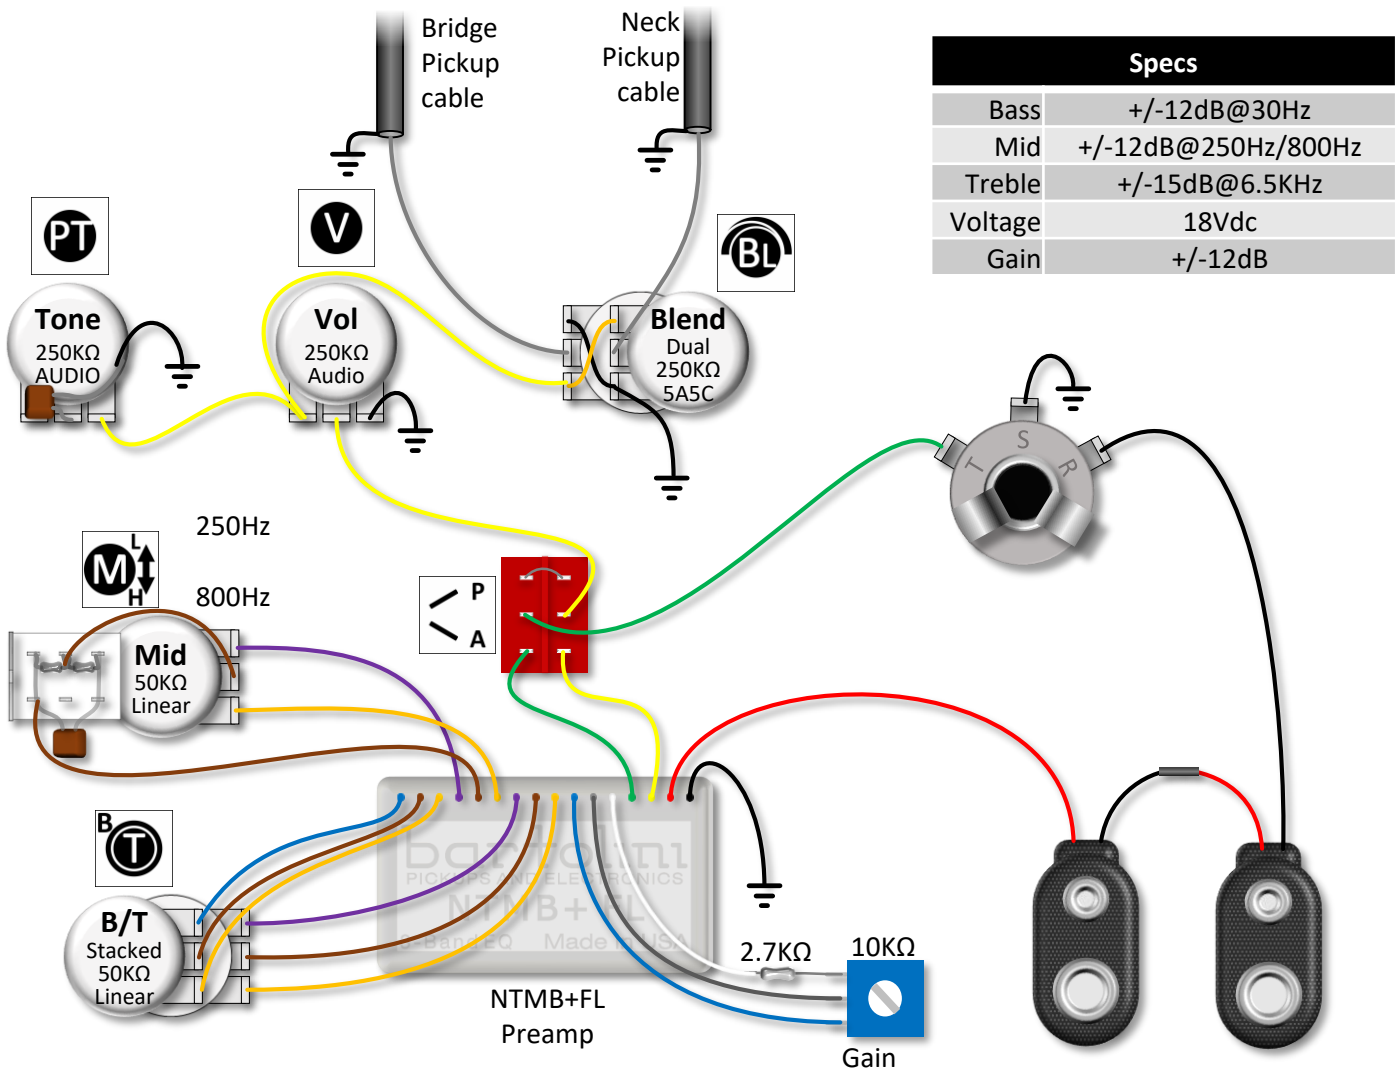

### MTD Sarasota Bass Preamp

The NTMB+FL used in MTD Sarasota basses is a tone control preamp with fully independent Bass, Mid and Treble controls with very low noise and wide boost/cut range. The MTD Sarasota has an adjustable gain trimmer which allows you to boost the input signal up to 12dB while maintaining flat frequency response. The bass is wired for 18V operation uses about 1mA from two 9-volt batteries for more than 4 months of average usage.

Specs	
Bass	+/-12dB@30Hz
Mid	+/-12dB@250Hz/800Hz
Treble	+/-15dB@6.5KHz
Voltage	18Vdc
Gain	+/-12dB